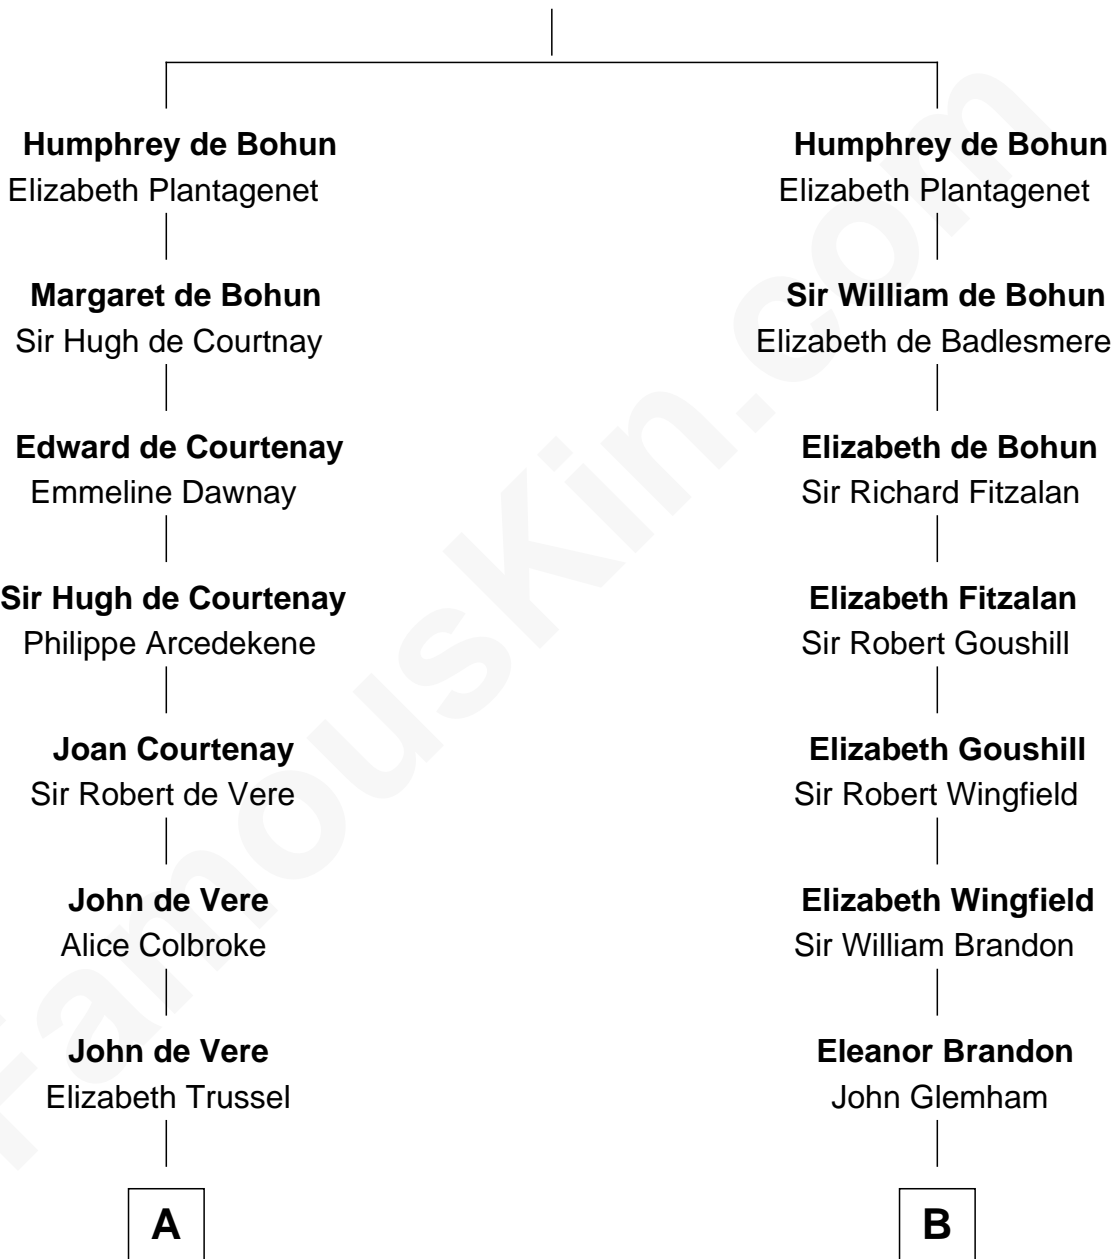

FamousKin.com

Relationship Chart of

Cara Delevingne

Fashion Model and Movie Actress

19th cousin 2 times removed of

Franklin D. Roosevelt

32nd U.S. President

Humphrey de Bohun

Maud de Fiennes

C

Sir Berkeley Digby George Sheffield
Julia Mary de Tuyll van Serooskerken

John Vincent Sheffield
Anne Margaret Faudel-Phillips

Jane Armyne Sheffield
Sir Jocelyn Edward Greville Stevens

Pandora Anne Stevens
Charles Hamar Delevingne

Cara Delevingne
Model and Actress

D

Warren Delano
Catharine Robbins Lyman

Sara Delano
James Roosevelt

Franklin D. Roosevelt
32nd U.S. President