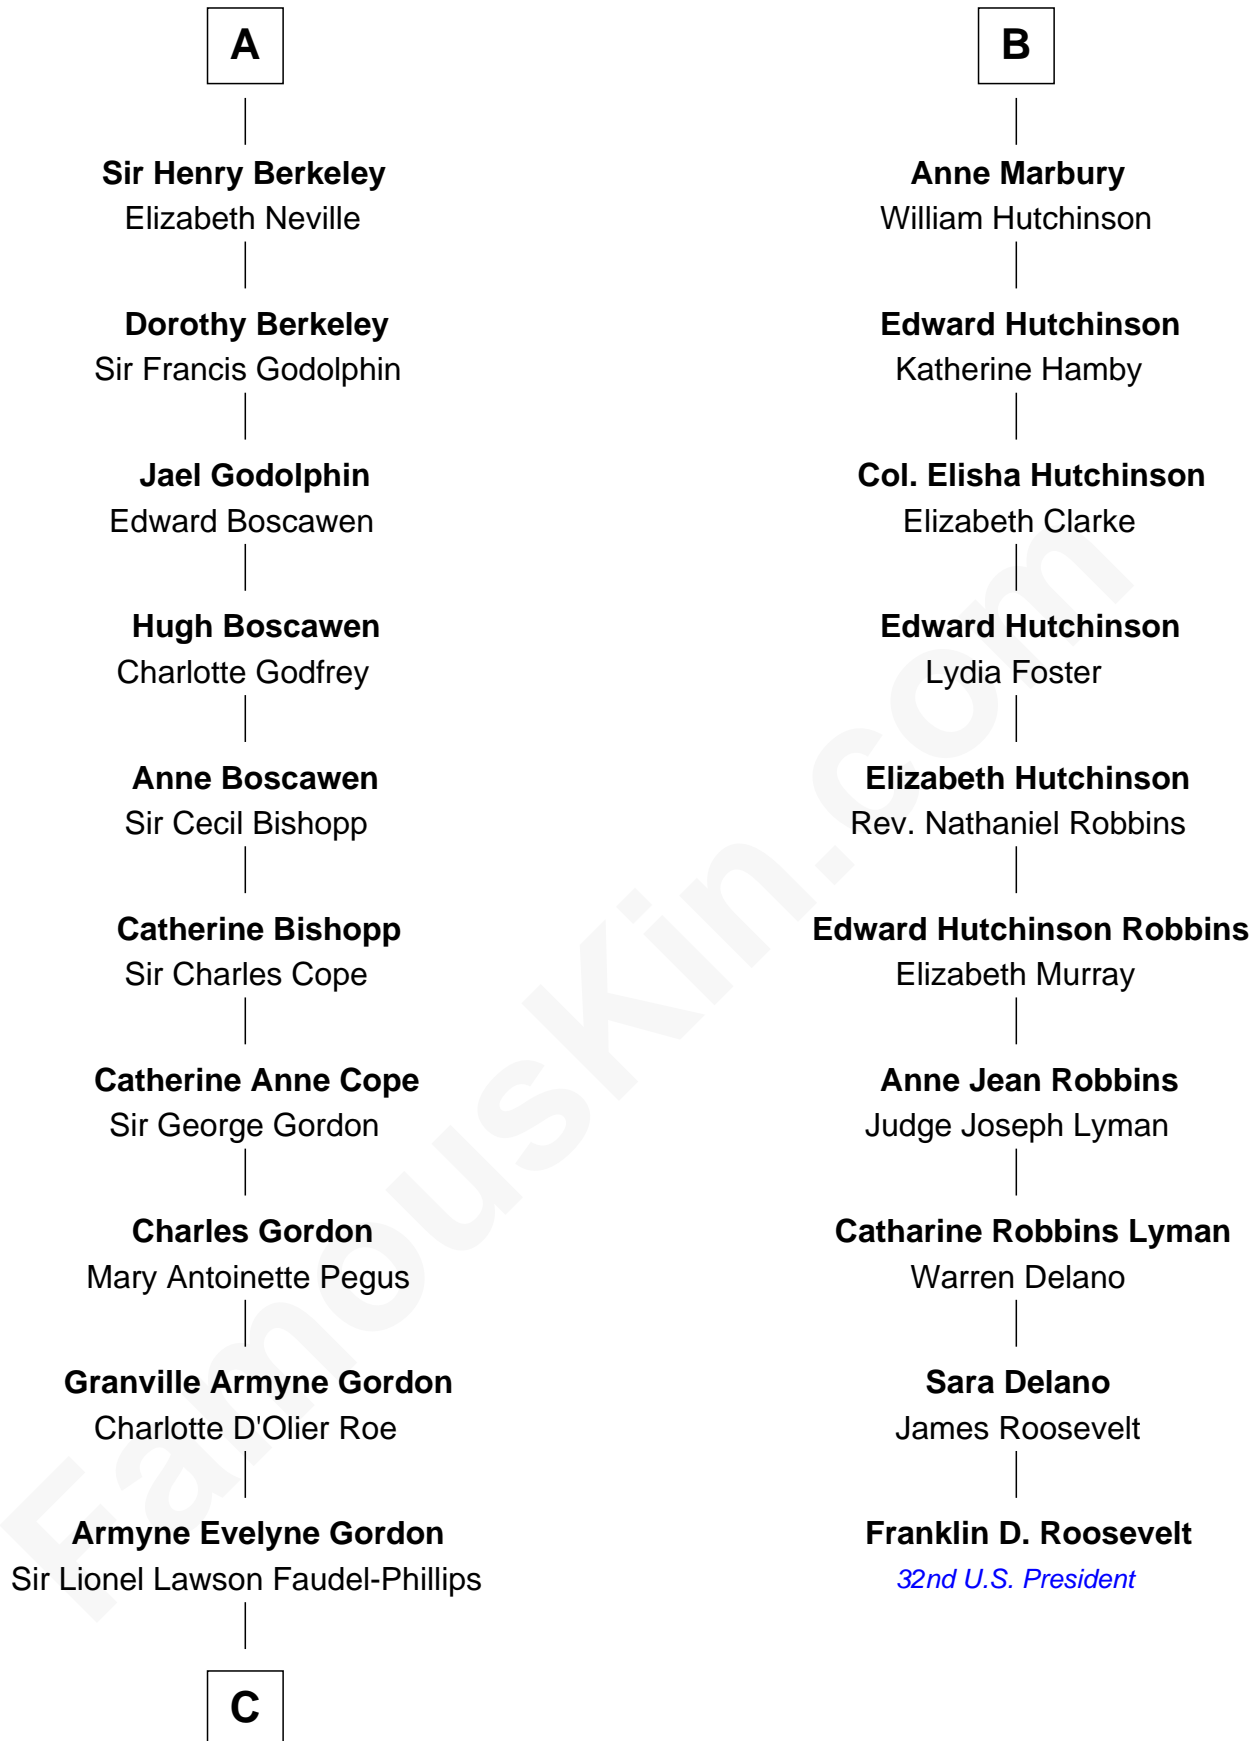

FamousKin.com

Relationship Chart of

Cara Delevingne

Fashion Model and Movie Actress

16th cousin 4 times removed of

Franklin D. Roosevelt

32nd U.S. President

C

Anne Margaret Faudel-Phillips

John Vincent Sheffield

Jane Armyne Sheffield

Sir Jocelyn Edward Greville Stevens

Pandora Anne Stevens

Charles Hamar Delevingne

Cara Delevingne

Model and Actress