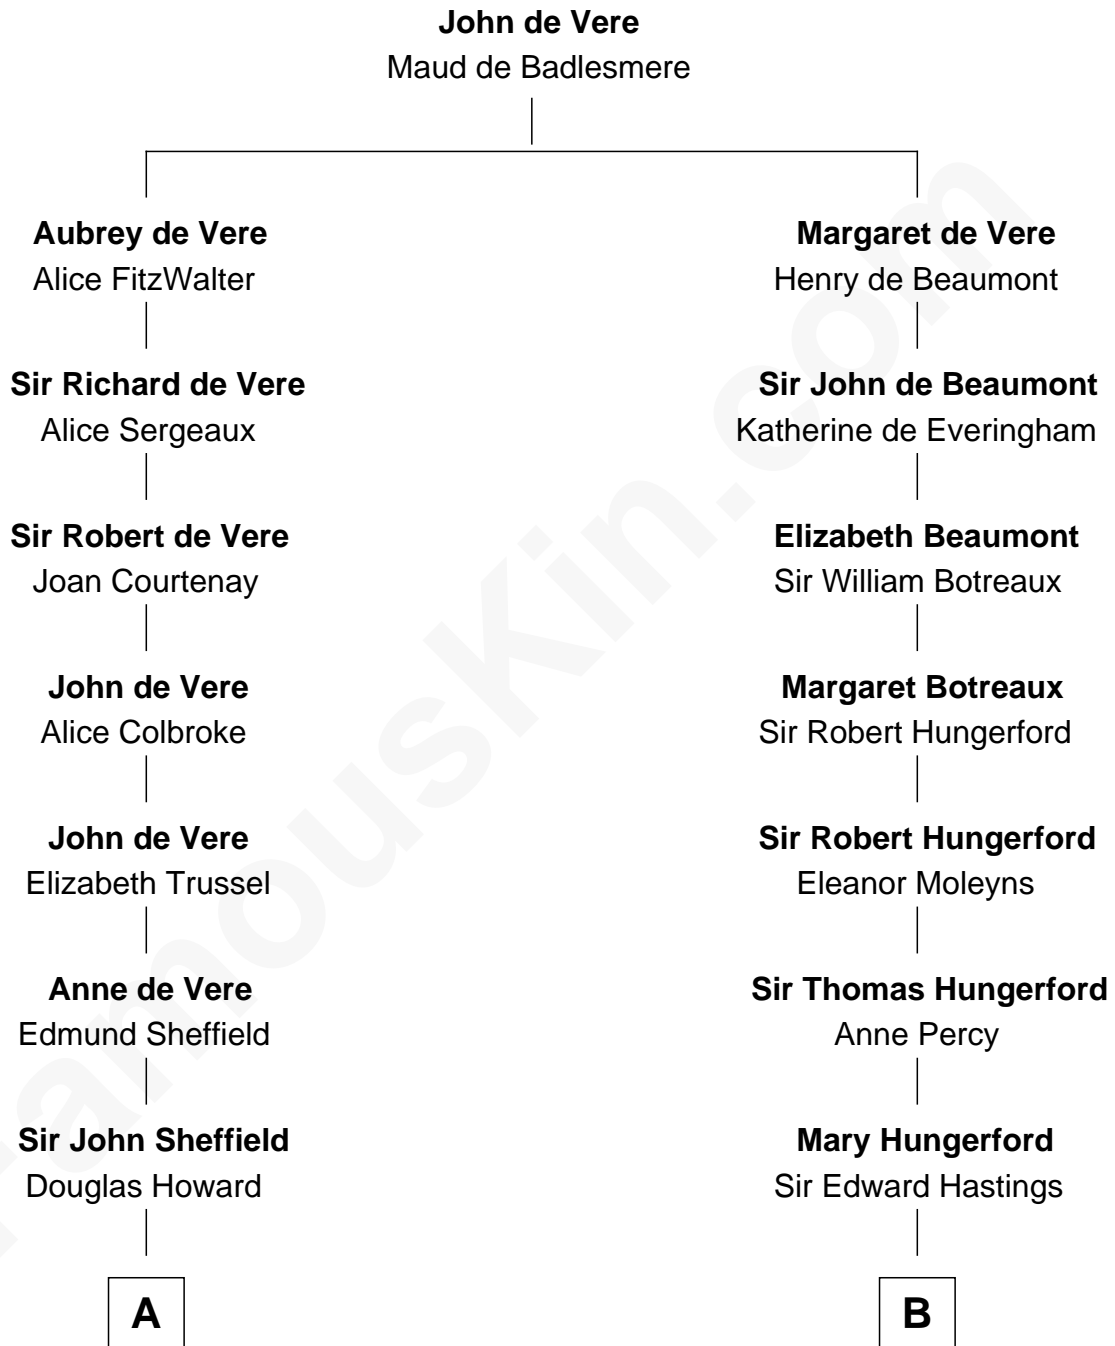

FamousKin.com

Relationship Chart of

Cara Delevingne

Fashion Model and Movie Actress

19th cousin 2 times removed of

Franklin D. Roosevelt

32nd U.S. President

C

Jane Armyne Sheffield
Sir Jocelyn Edward Greville Stevens

Pandora Anne Stevens
Charles Hamar Delevingne

Cara Delevingne
Model and Actress

D

Rebecca Smith
John Aspinwall

John Aspinwall
Susan Howland

Mary Rebecca Aspinwall
Isaac Daniel Roosevelt

James Roosevelt
Sara Delano

Franklin D. Roosevelt
32nd U.S. President