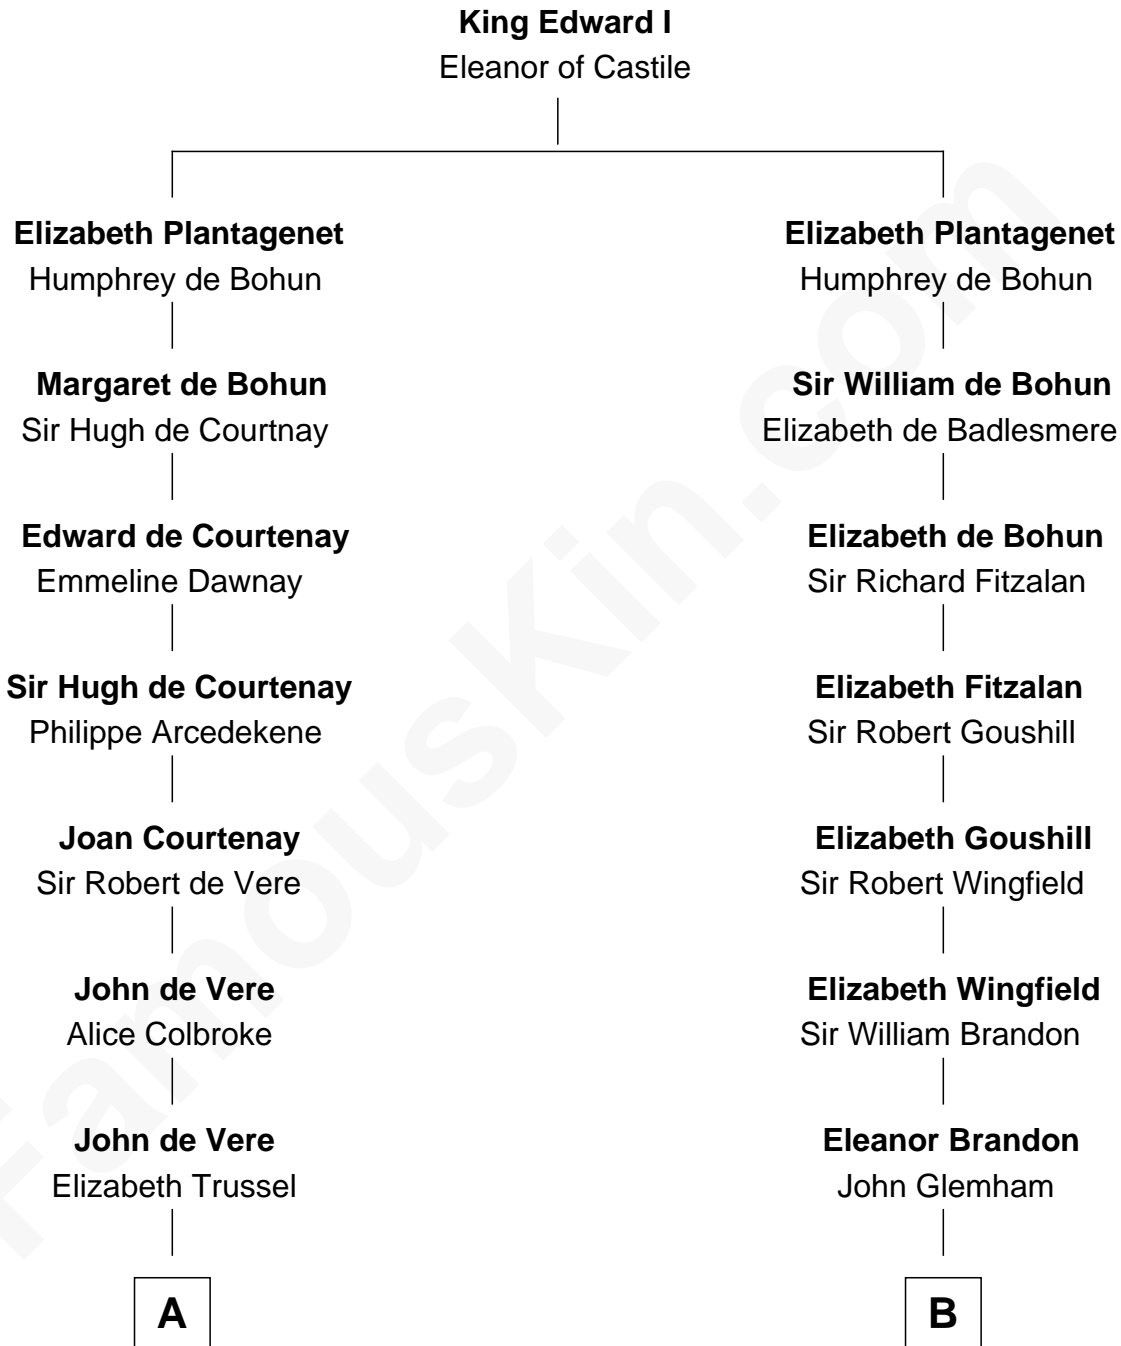

FamousKin.com

Relationship Chart of

Cara Delevingne

Fashion Model and Movie Actress

19th cousin 2 times removed of

Franklin D. Roosevelt

32nd U.S. President

C

Sir Berkeley Digby George Sheffield
Julia Mary de Tuyll van Serooskerken

John Vincent Sheffield
Anne Margaret Faudel-Phillips

Jane Armyne Sheffield
Sir Jocelyn Edward Greville Stevens

Pandora Anne Stevens
Charles Hamar Delevingne

Cara Delevingne
Model and Actress

D

Warren Delano
Catharine Robbins Lyman

Sara Delano
James Roosevelt

Franklin D. Roosevelt
32nd U.S. President