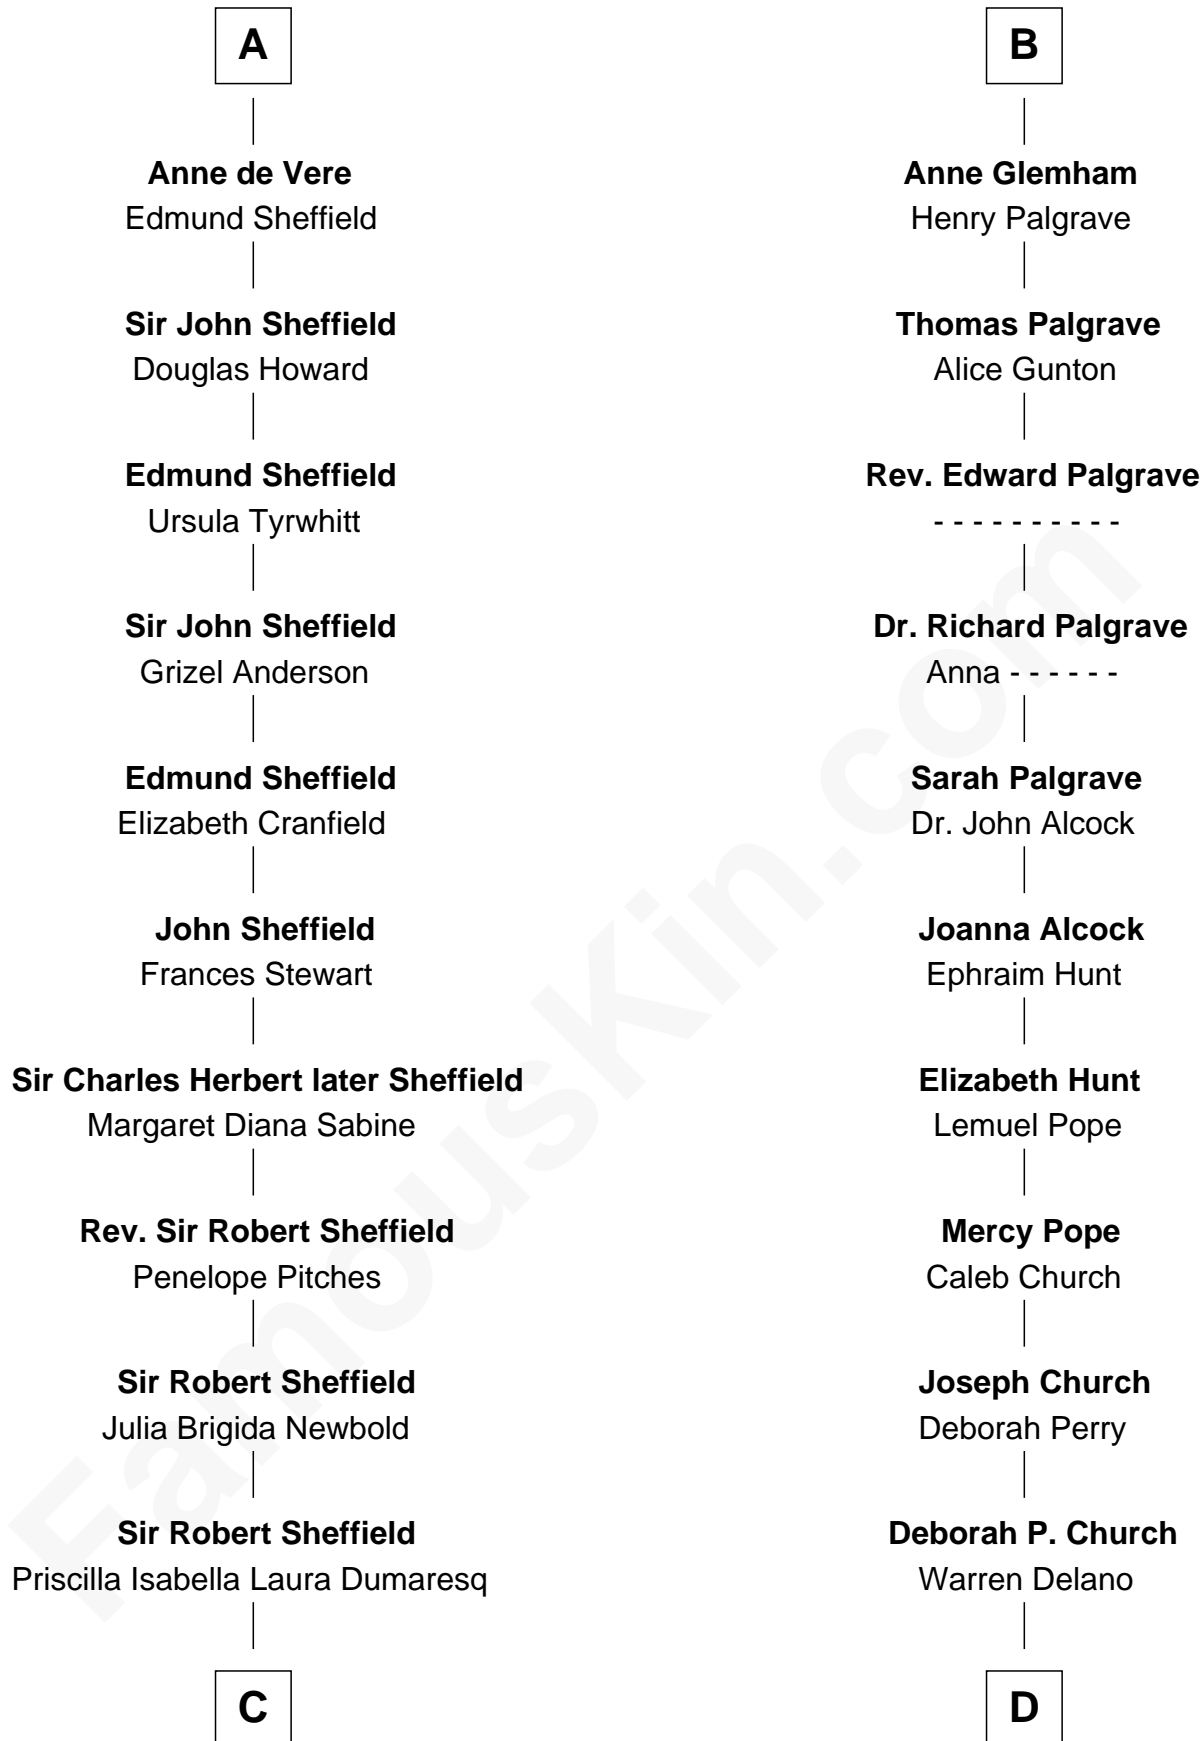

FamousKin.com

Relationship Chart of

Cara Delevingne

Fashion Model and Movie Actress

19th cousin 2 times removed of

Franklin D. Roosevelt

32nd U.S. President

C

Sir Berkeley Digby George Sheffield
Julia Mary de Tuyll van Serooskerken

John Vincent Sheffield
Anne Margaret Faudel-Phillips

Jane Armyne Sheffield
Sir Jocelyn Edward Greville Stevens

Pandora Anne Stevens
Charles Hamar Delevingne

Cara Delevingne
Model and Actress

D

Warren Delano
Catharine Robbins Lyman

Sara Delano
James Roosevelt

Franklin D. Roosevelt
32nd U.S. President