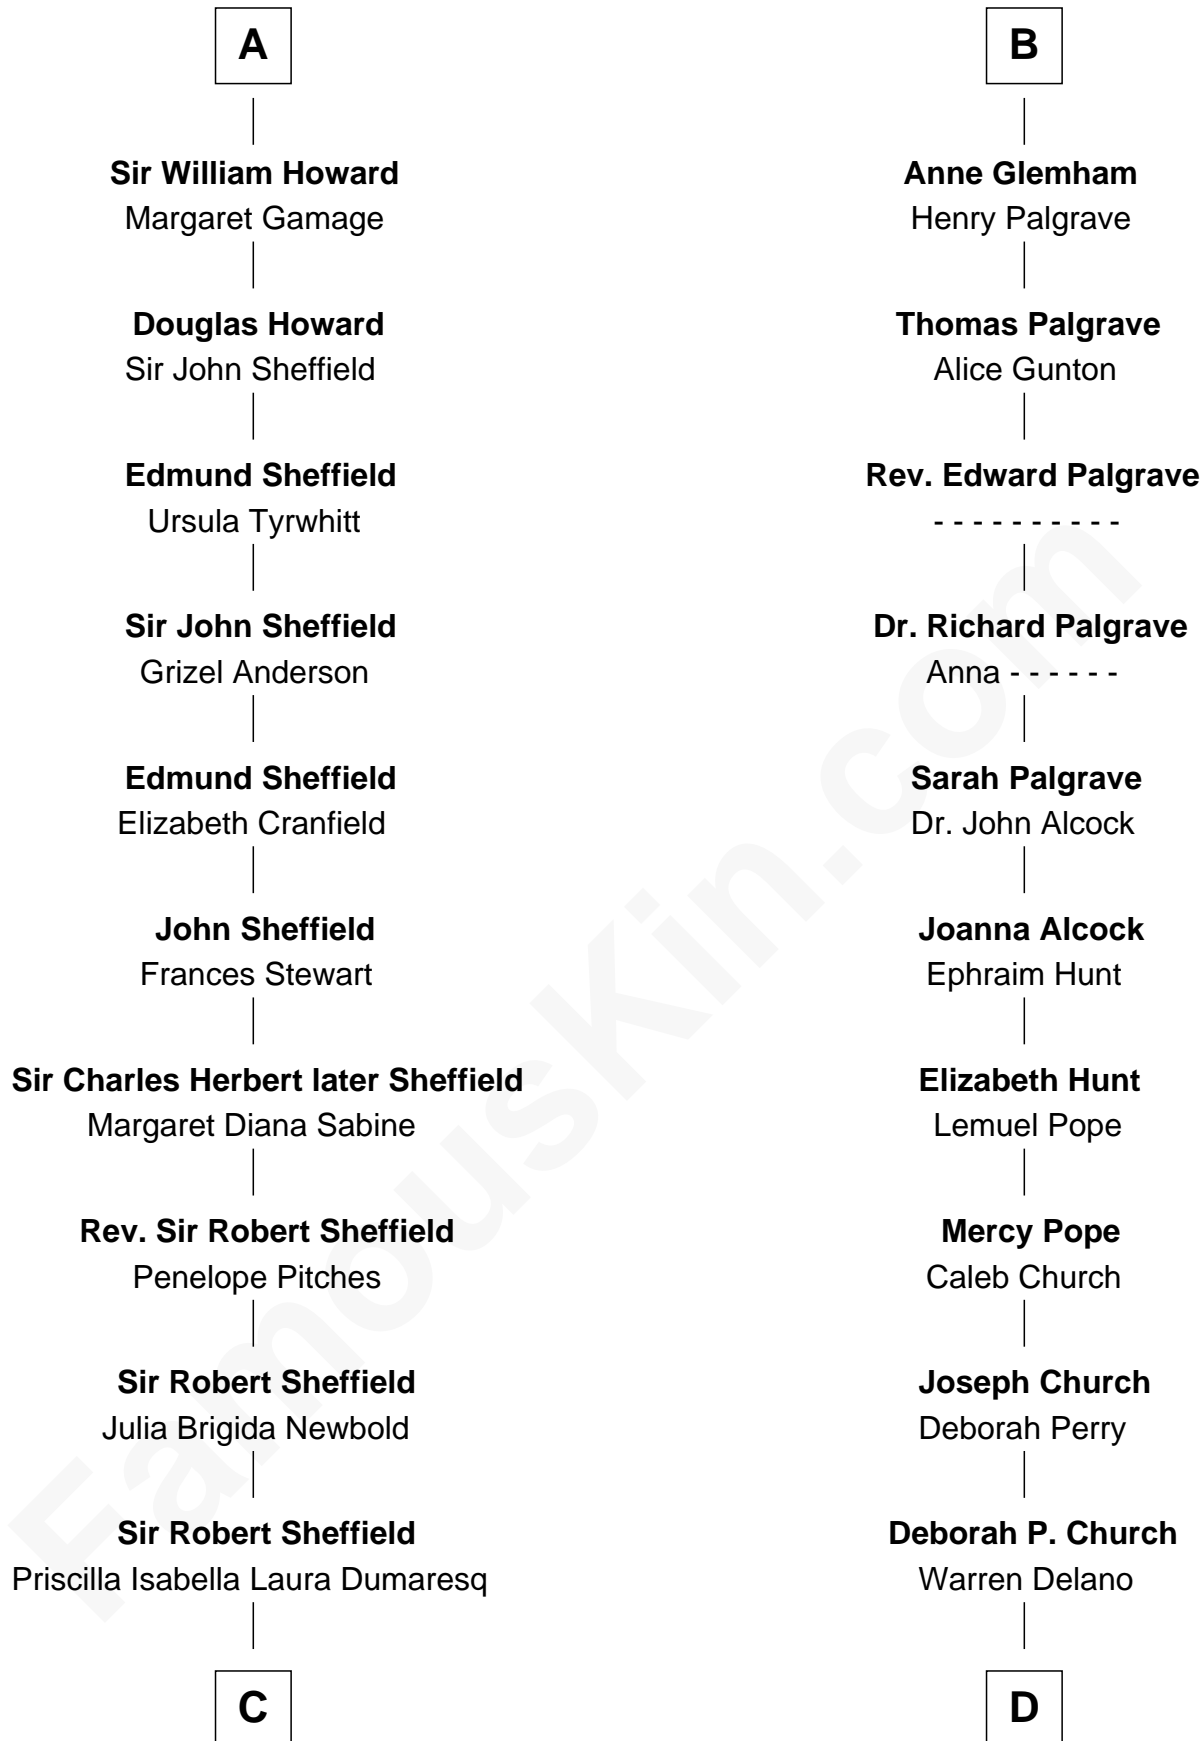

FamousKin.com

Relationship Chart of

Cara Delevingne

Fashion Model and Movie Actress

19th cousin 2 times removed of

Franklin D. Roosevelt

32nd U.S. President

Sir Patrick de Chaworth

Isabella de Beauchamp

C

Sir Berkeley Digby George Sheffield
Julia Mary de Tuyll van Serooskerken

John Vincent Sheffield
Anne Margaret Faudel-Phillips

Jane Armyne Sheffield
Sir Jocelyn Edward Greville Stevens