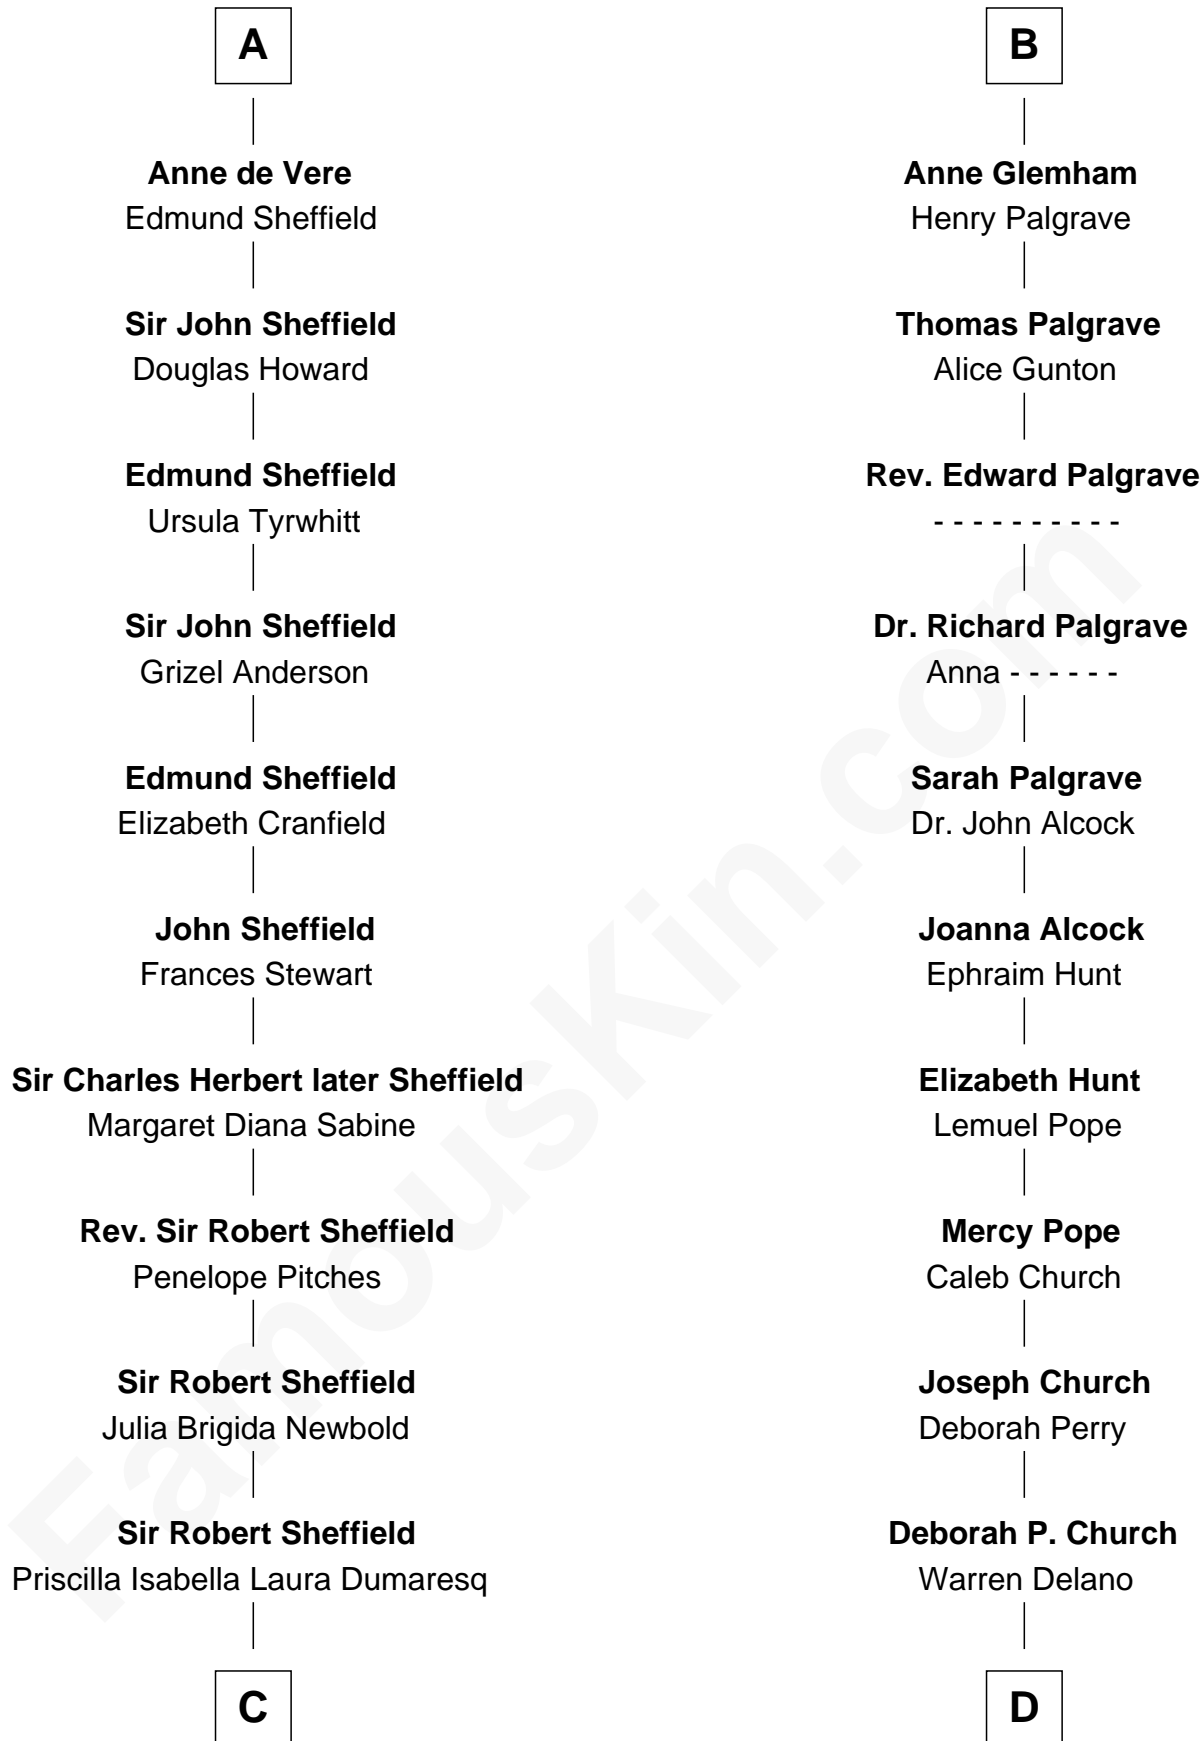

FamousKin.com

Relationship Chart of

Cara Delevingne

Fashion Model and Movie Actress

19th cousin 2 times removed of

Franklin D. Roosevelt

32nd U.S. President

Gunselm de Badlesmere

Sir Robert Wingfield

Elizabeth Wingfield

Sir William Brandon

Eleanor Brandon

John Glemham

B

C

Sir Berkeley Digby George Sheffield
Julia Mary de Tuyll van Serooskerken

Sara Delano
James Roosevelt

Franklin D. Roosevelt
32nd U.S. President