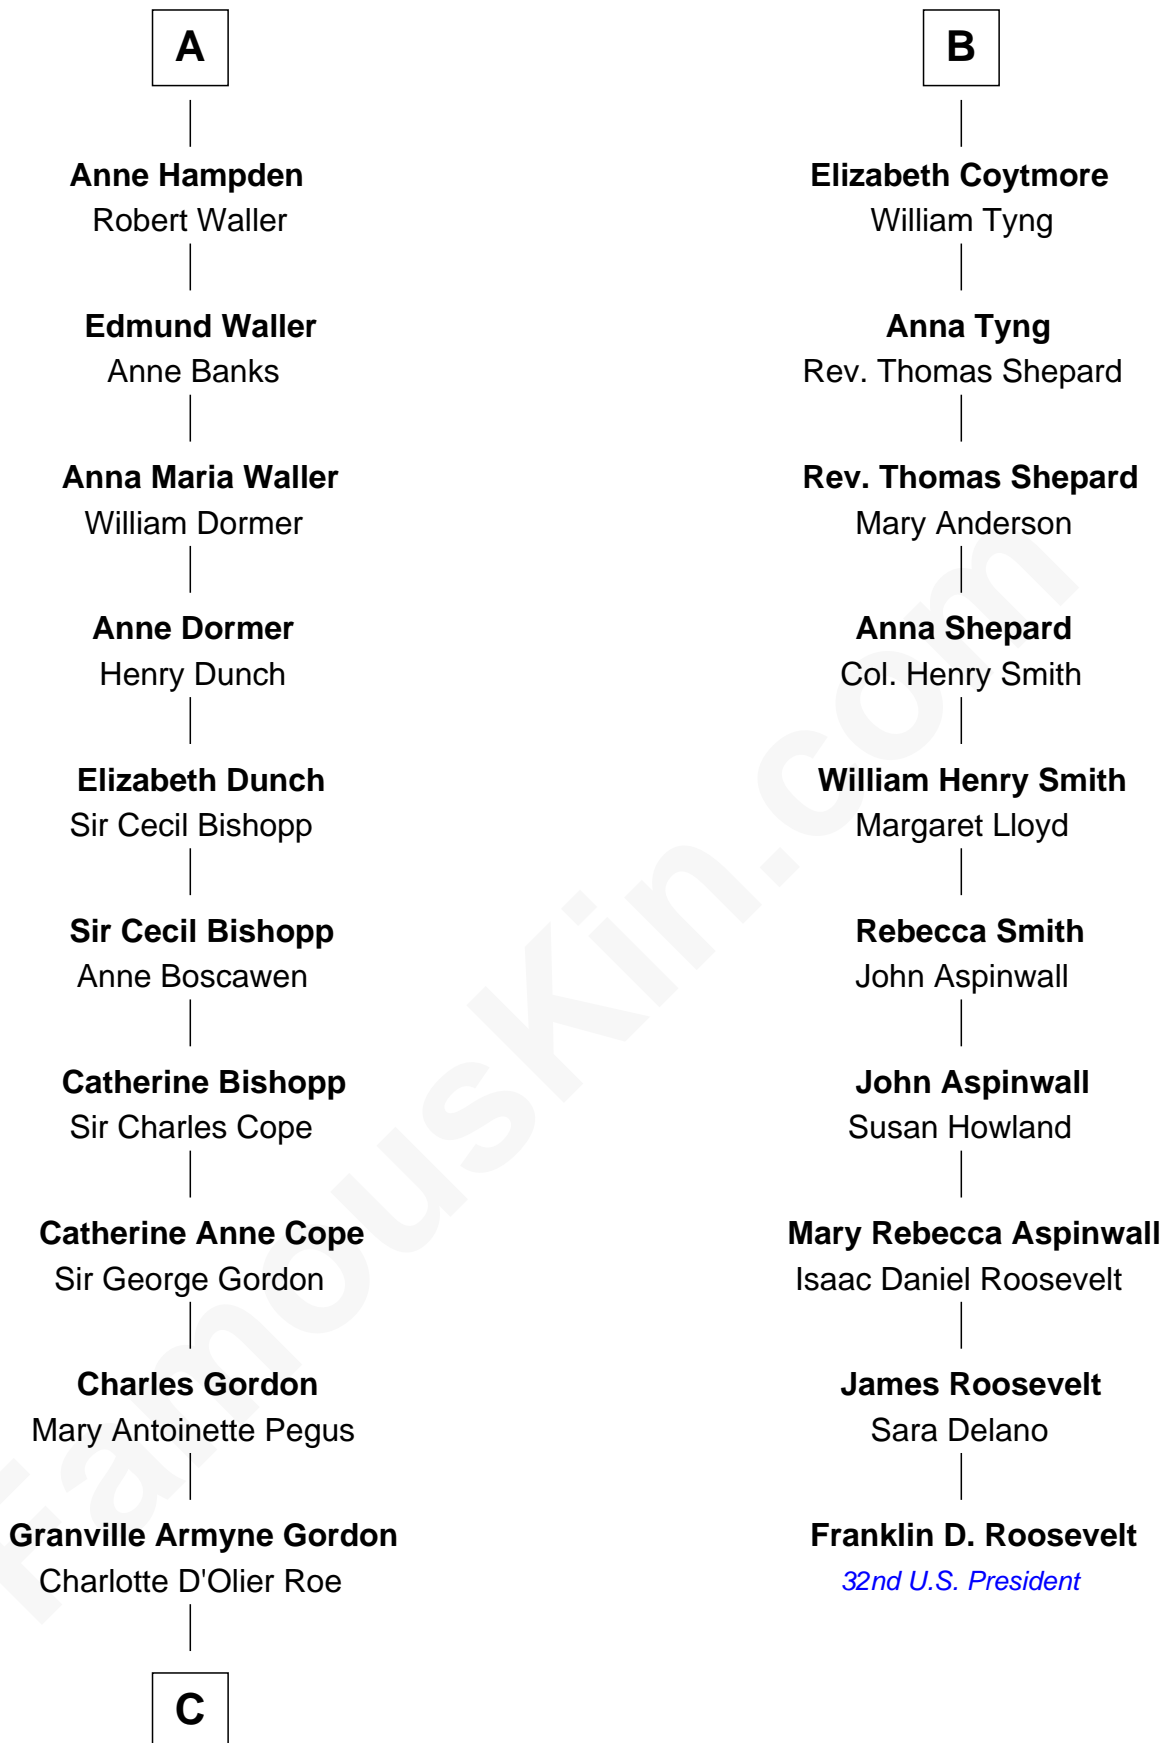

FamousKin.com

Relationship Chart of

Cara Delevingne

Fashion Model and Movie Actress

16th cousin 5 times removed of

Franklin D. Roosevelt

32nd U.S. President

Sir William Stradling

Isabel St. Barbe

C

Armyne Evelyne Gordon
Sir Lionel Lawson Faudel-Phillips

Anne Margaret Faudel-Phillips
John Vincent Sheffield

Jane Armyne Sheffield
Sir Jocelyn Edward Greville Stevens

Pandora Anne Stevens
Charles Hamar Delevingne