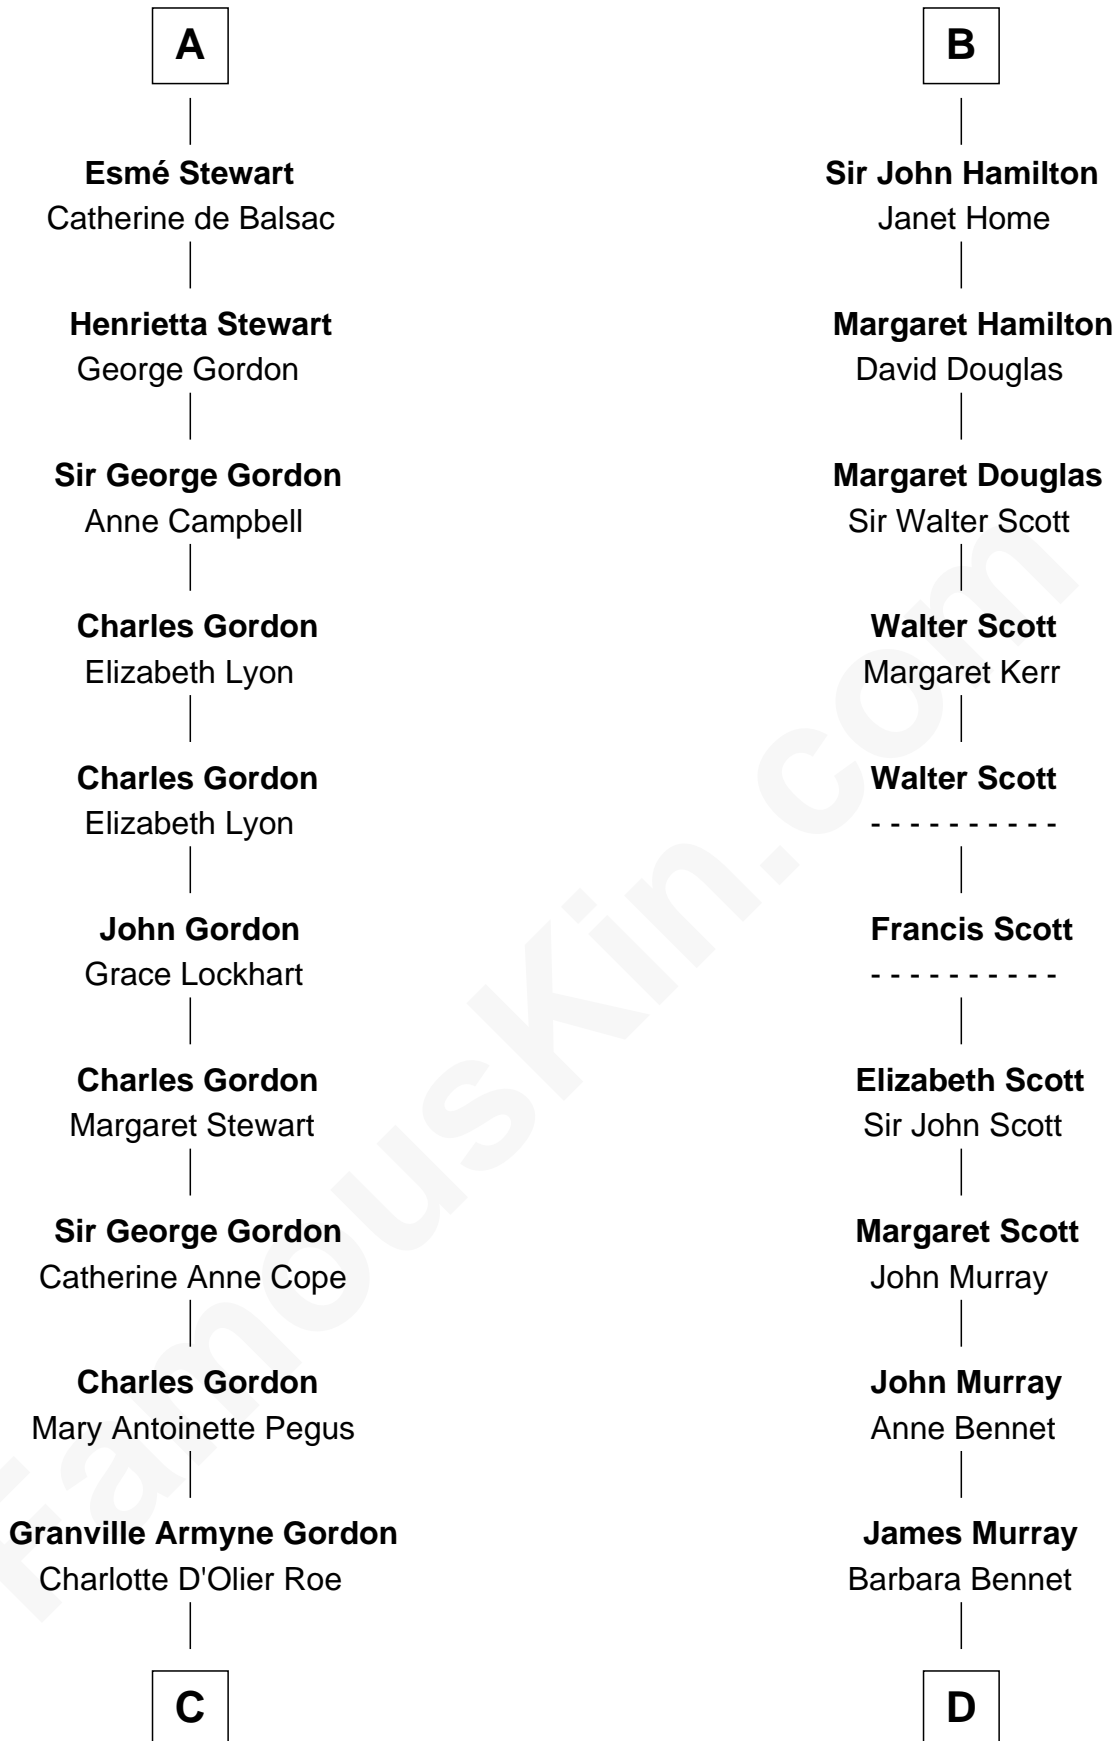

FamousKin.com

Relationship Chart of

Cara Delevingne

Fashion Model and Movie Actress

21st cousin of

Franklin D. Roosevelt

32nd U.S. President

Edmund of Woodstock

Margaret Wake

C

Armyne Evelyne Gordon
Sir Lionel Lawson Faudel-Phillips

Anne Margaret Faudel-Phillips
John Vincent Sheffield

Jane Armyne Sheffield
Sir Jocelyn Edward Greville Stevens

Pandora Anne Stevens
Charles Hamar Delevingne

Cara Delevingne
Model and Actress

D

Elizabeth Murray
Edward Hutchinson Robbins

Anne Jean Robbins
Judge Joseph Lyman

Catharine Robbins Lyman
Warren Delano

Sara Delano
James Roosevelt

Franklin D. Roosevelt
32nd U.S. President