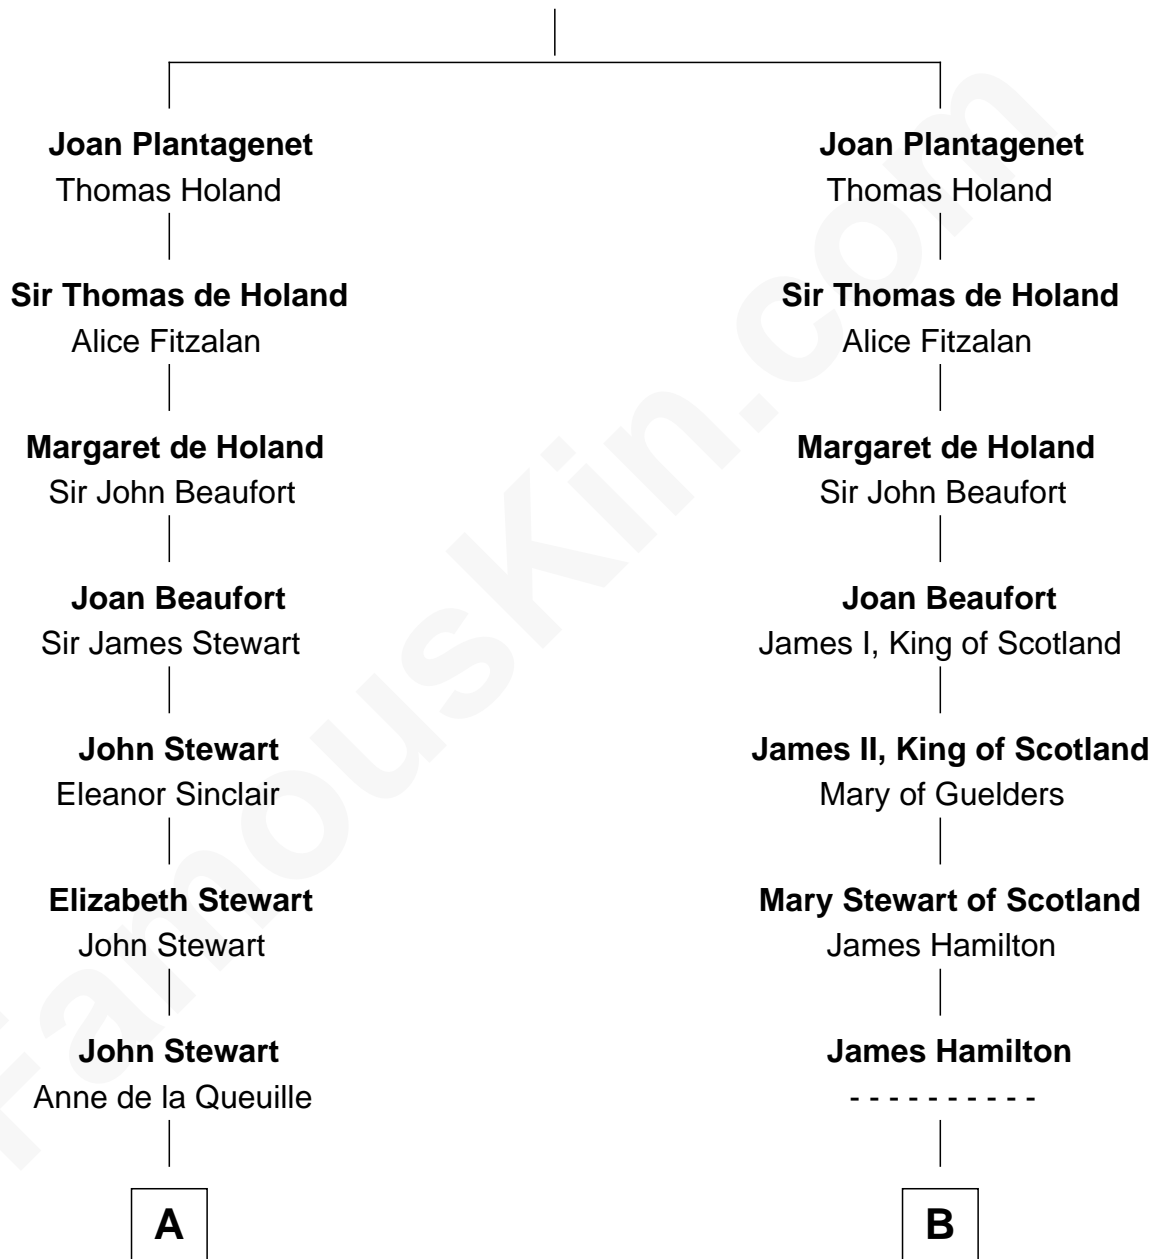

FamousKin.com

Relationship Chart of

Cara Delevingne

Fashion Model and Movie Actress

21st cousin of

Franklin D. Roosevelt

32nd U.S. President

Edmund of Woodstock

Margaret Wake

C

Armyne Evelyne Gordon
Sir Lionel Lawson Faudel-Phillips

Anne Margaret Faudel-Phillips
John Vincent Sheffield

Jane Armyne Sheffield
Sir Jocelyn Edward Greville Stevens

Pandora Anne Stevens
Charles Hamar Delevingne

Cara Delevingne
Model and Actress

D

Elizabeth Murray
Edward Hutchinson Robbins

Anne Jean Robbins
Judge Joseph Lyman

Catharine Robbins Lyman
Warren Delano

Sara Delano
James Roosevelt

Franklin D. Roosevelt
32nd U.S. President