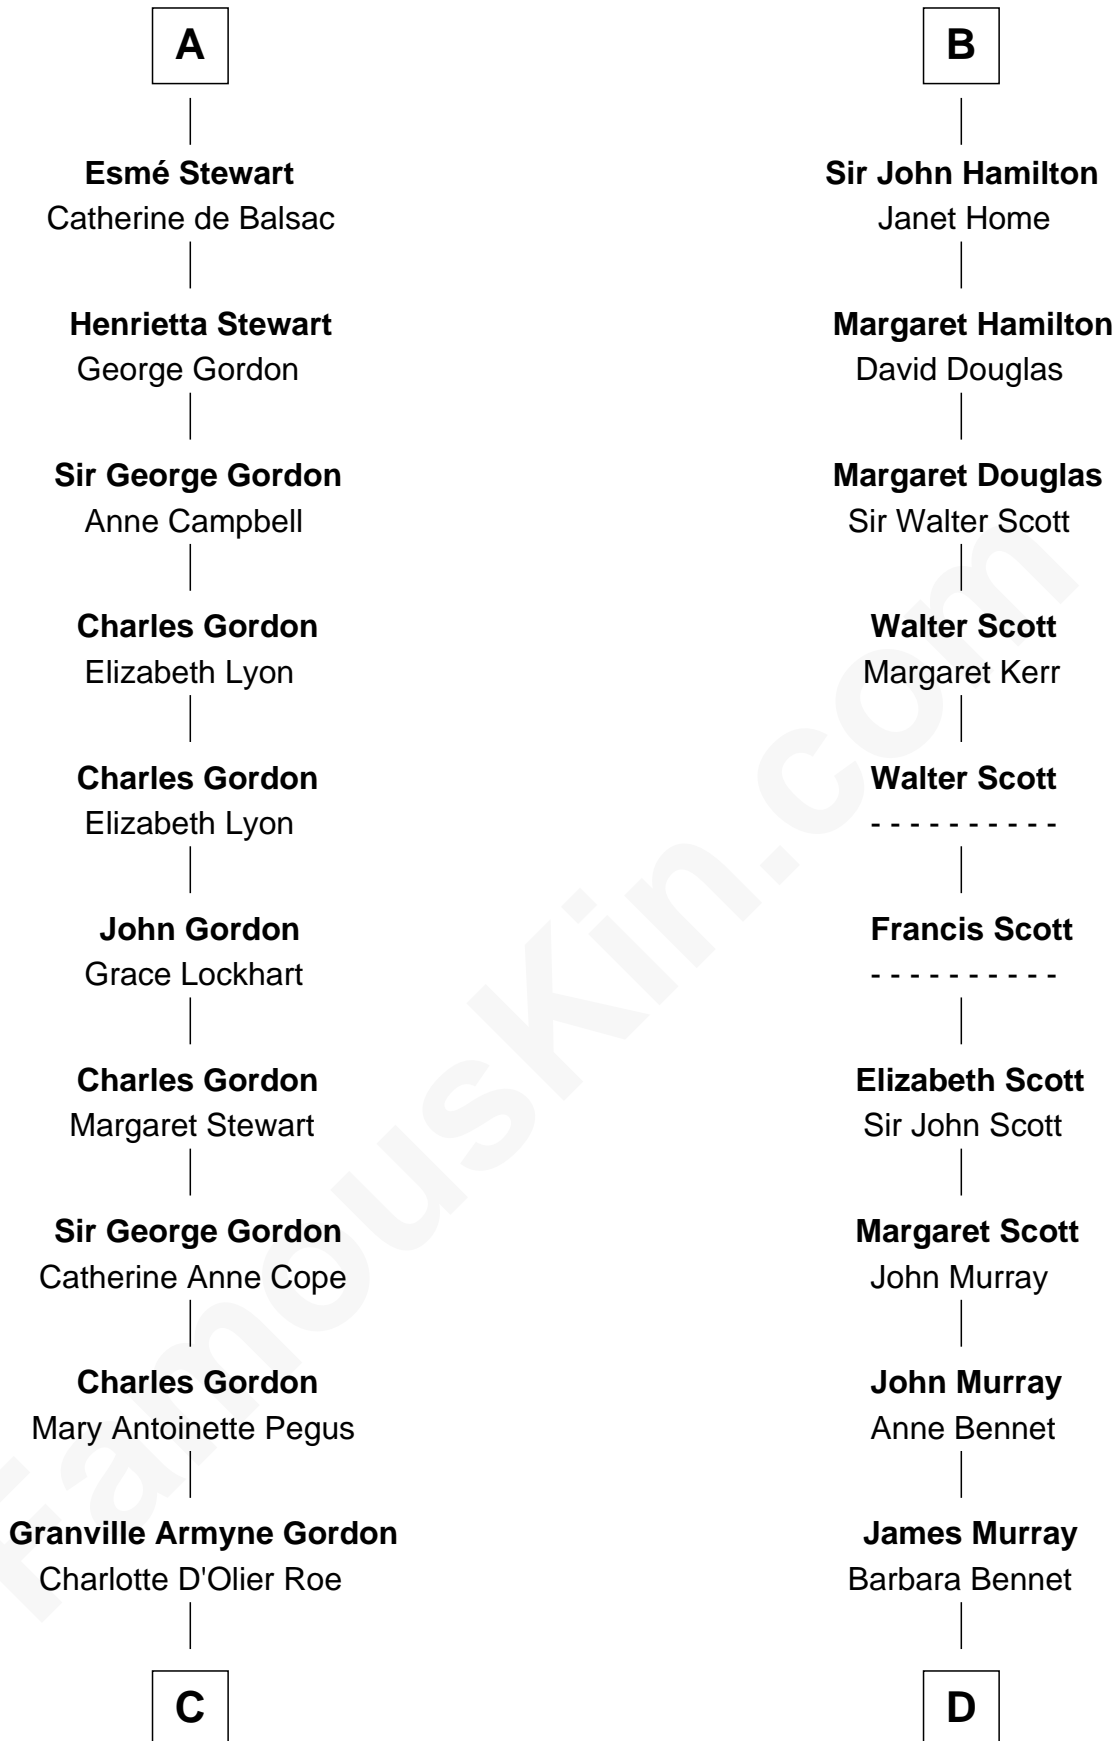

FamousKin.com

Relationship Chart of

Cara Delevingne

Fashion Model and Movie Actress

21st cousin of

Franklin D. Roosevelt

32nd U.S. President

Sir Robert de Holland

Maude la Zouche

C

Armyne Evelyne Gordon
Sir Lionel Lawson Faudel-Phillips

Anne Margaret Faudel-Phillips
John Vincent Sheffield

Jane Armyne Sheffield
Sir Jocelyn Edward Greville Stevens

Pandora Anne Stevens
Charles Hamar Delevingne

Cara Delevingne
Model and Actress

D

Elizabeth Murray
Edward Hutchinson Robbins

Anne Jean Robbins
Judge Joseph Lyman

Catharine Robbins Lyman
Warren Delano

Sara Delano
James Roosevelt

Franklin D. Roosevelt
32nd U.S. President