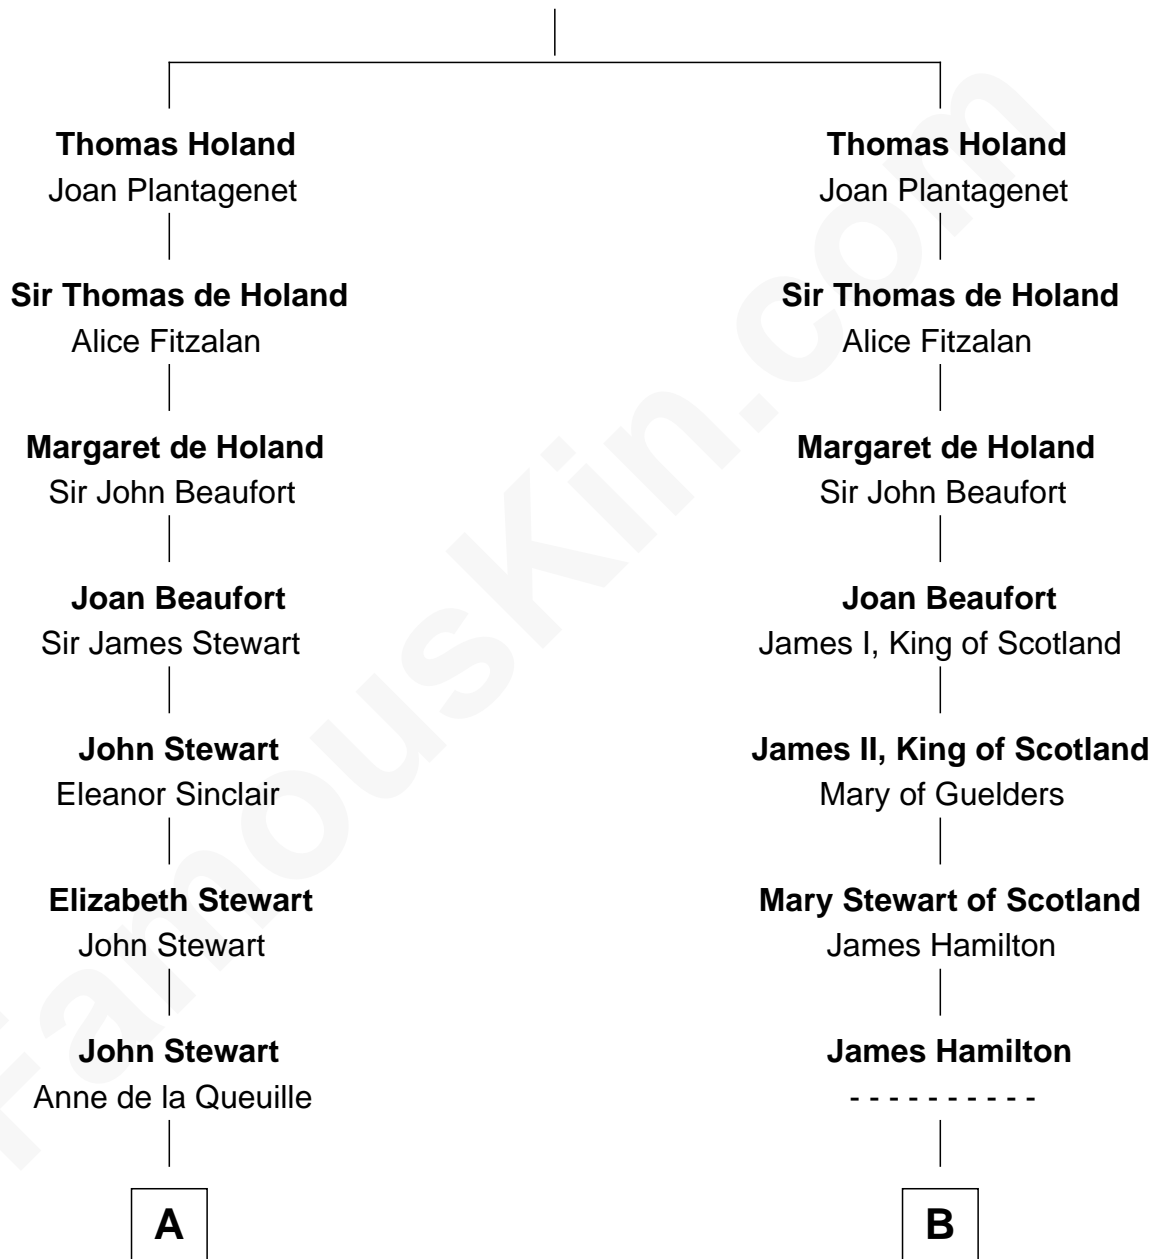

FamousKin.com

Relationship Chart of

Cara Delevingne

Fashion Model and Movie Actress

21st cousin of

Franklin D. Roosevelt

32nd U.S. President

Sir Robert de Holland

Maude la Zouche

C

Armyne Evelyne Gordon
Sir Lionel Lawson Faudel-Phillips

Anne Margaret Faudel-Phillips
John Vincent Sheffield

Jane Armyne Sheffield
Sir Jocelyn Edward Greville Stevens

Pandora Anne Stevens
Charles Hamar Delevingne

Cara Delevingne
Model and Actress

D

Elizabeth Murray
Edward Hutchinson Robbins

Anne Jean Robbins
Judge Joseph Lyman

Catharine Robbins Lyman
Warren Delano

Sara Delano
James Roosevelt

Franklin D. Roosevelt
32nd U.S. President