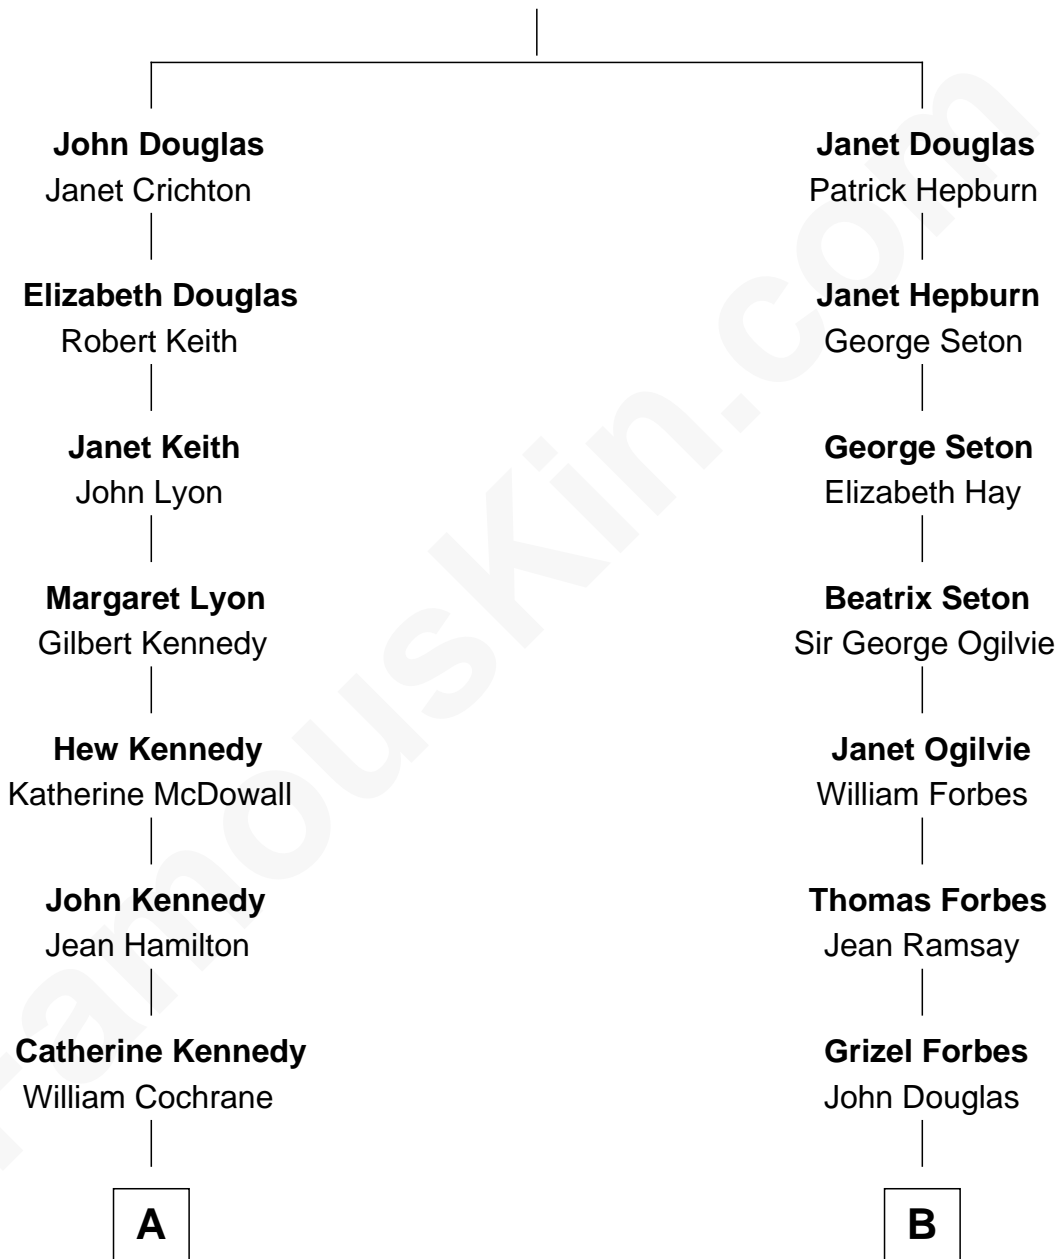

FamousKin.com

Relationship Chart of

Cara Delevingne

Fashion Model and Movie Actress

14th cousin 4 times removed of

Eleanor Roosevelt

First Lady of President Franklin D. Roosevelt

James Douglas

Joan Stewart

A

Margaret Cochrane
Alexander Montgomery

Euphemia Montgomery
George Lockhart

Grace Lockhart
John Gordon

Charles Gordon
Margaret Stewart

Sir George Gordon
Catherine Anne Cope

Charles Gordon
Mary Antoinette Pegus

Granville Armyne Gordon
Charlotte D'Olier Roe

Armyne Evelyne Gordon
Sir Lionel Lawson Faudel-Phillips

Anne Margaret Faudel-Phillips
John Vincent Sheffield

Jane Armyne Sheffield
Sir Jocelyn Edward Greville Stevens