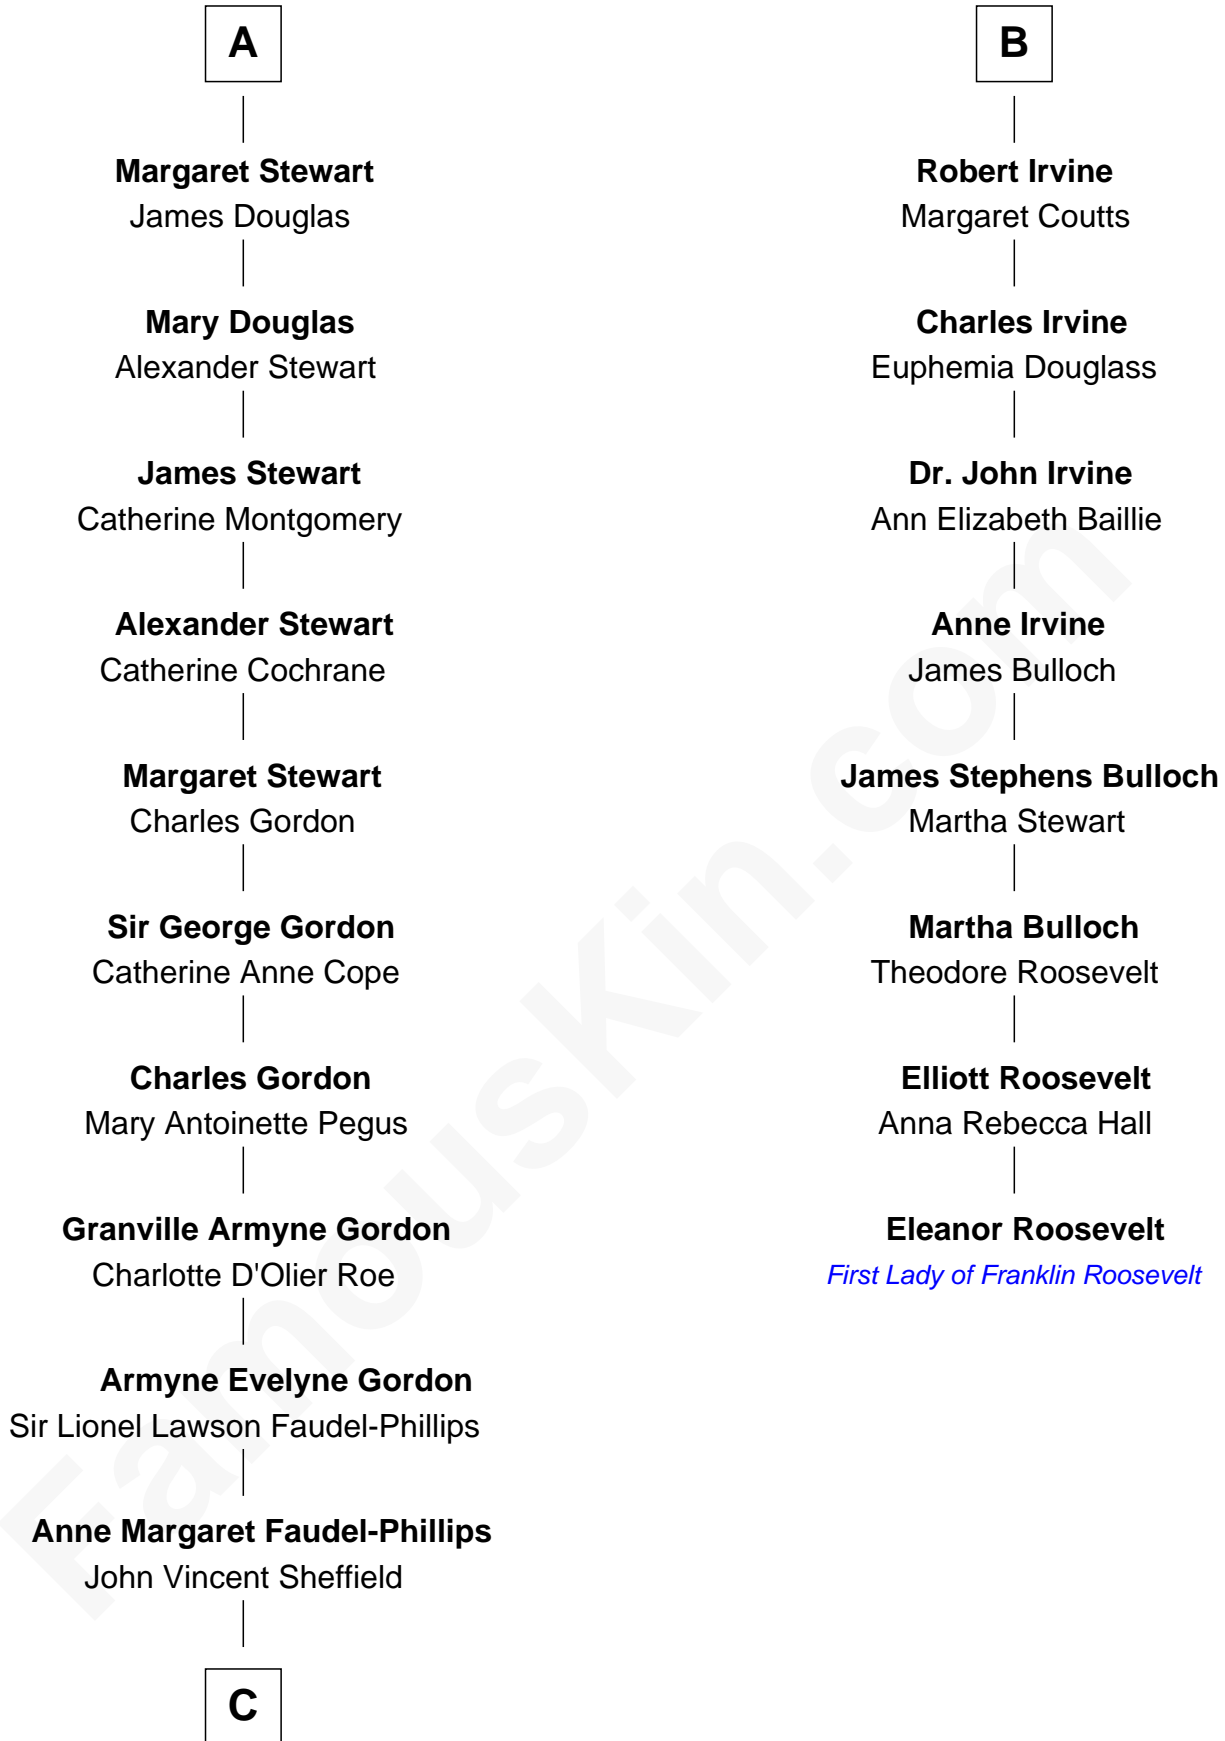

FamousKin.com

Relationship Chart of

Cara Delevingne

Fashion Model and Movie Actress

14th cousin 5 times removed of

Eleanor Roosevelt

First Lady of President Franklin D. Roosevelt

C

—
Jane Armyne Sheffield

Sir Jocelyn Edward Greville Stevens

—
Pandora Anne Stevens

Charles Hamar Delevingne

—
Cara Delevingne

Model and Actress

FamousKin.com