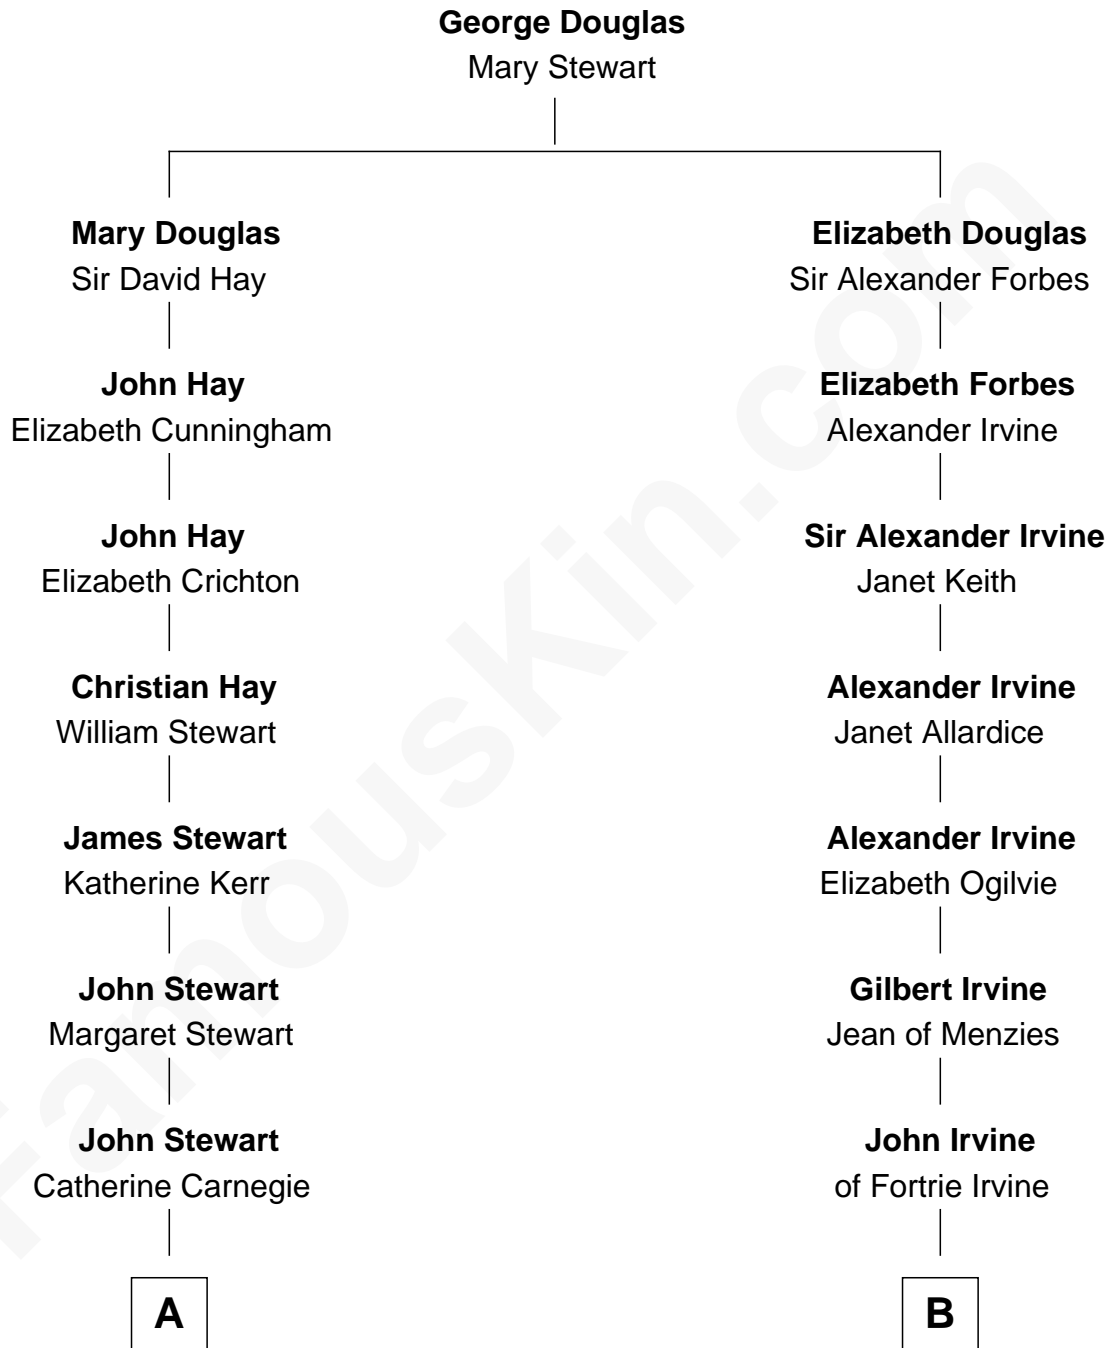

FamousKin.com

Relationship Chart of

Cara Delevingne

Fashion Model and Movie Actress

14th cousin 5 times removed of

Eleanor Roosevelt

First Lady of President Franklin D. Roosevelt

C

—
Jane Armyne Sheffield

Sir Jocelyn Edward Greville Stevens

—
Pandora Anne Stevens

Charles Hamar Delevingne

—
Cara Delevingne

Model and Actress

FamousKin.com