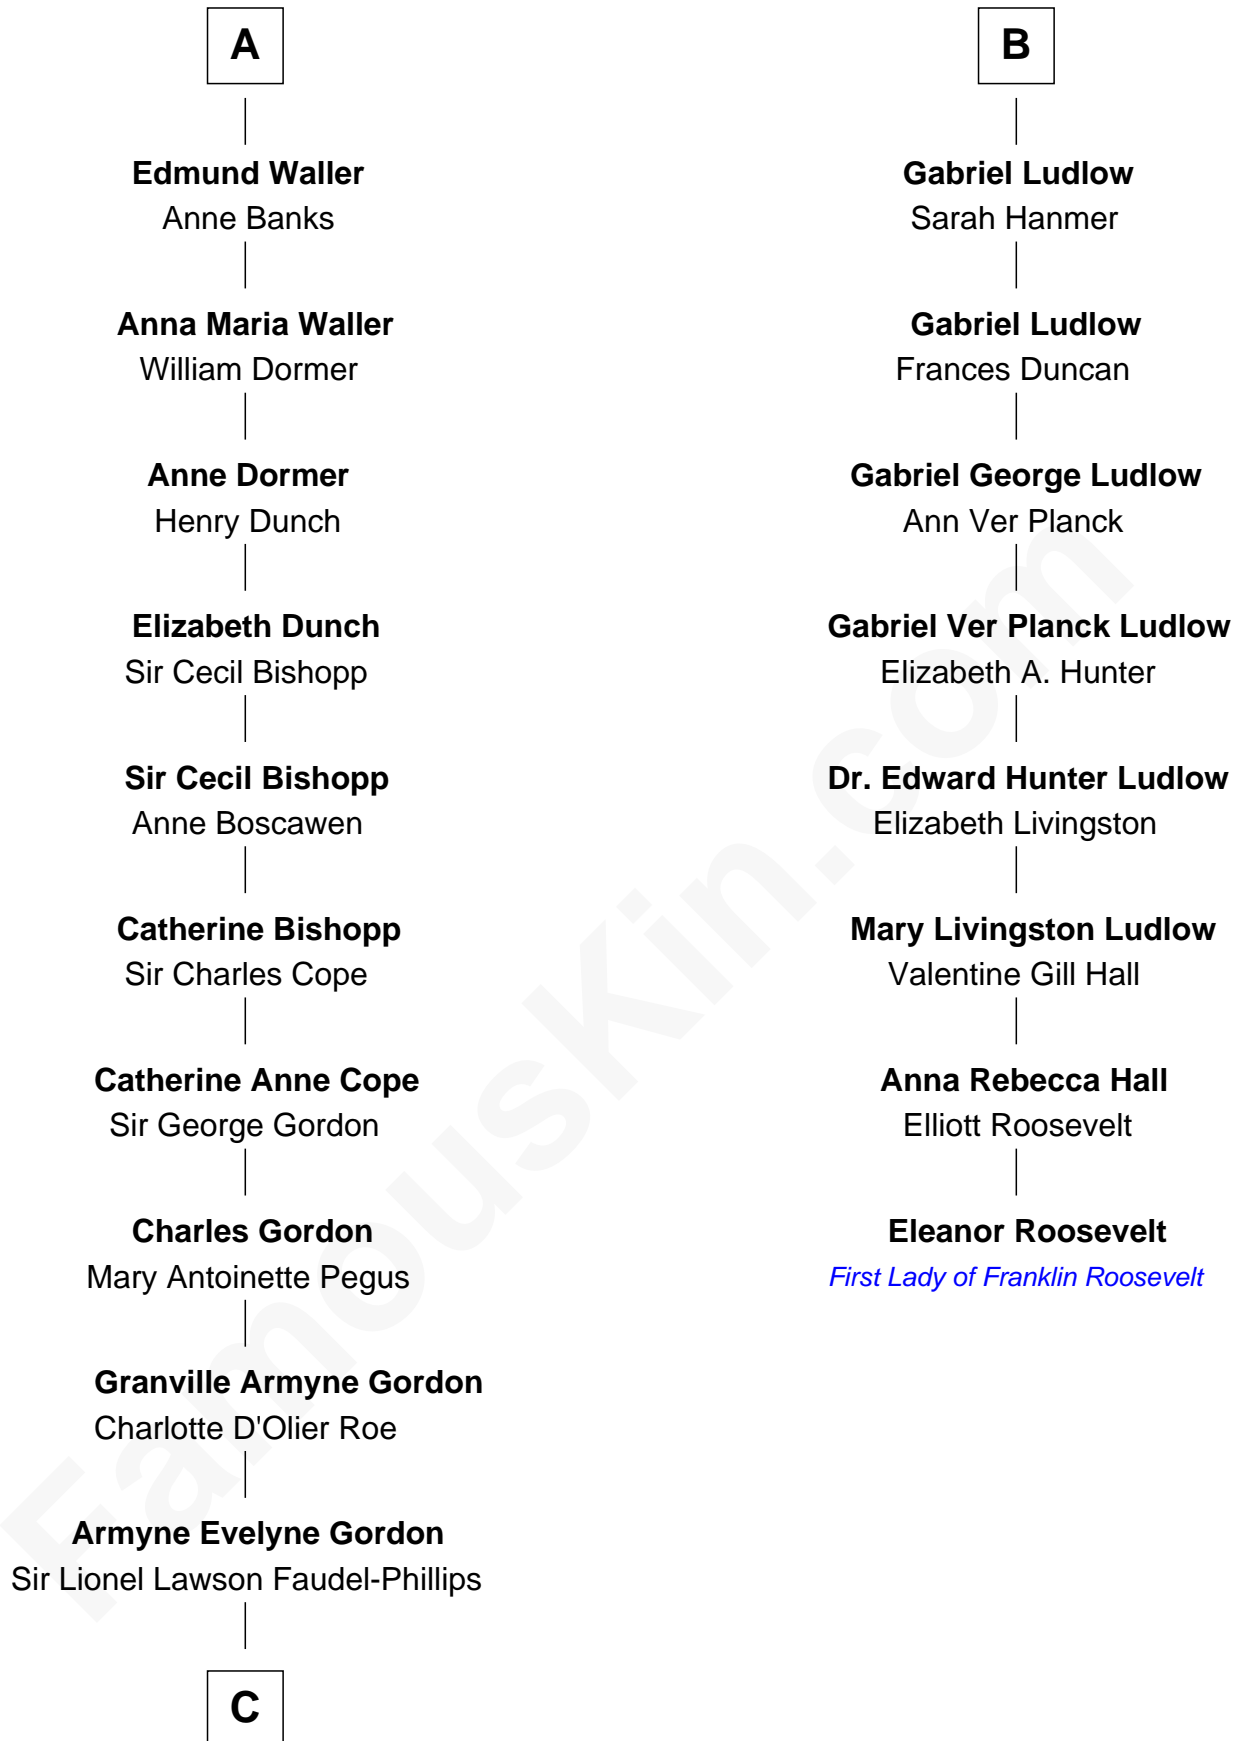

FamousKin.com

Relationship Chart of

Cara Delevingne

Fashion Model and Movie Actress

14th cousin 6 times removed of

Eleanor Roosevelt

First Lady of President Franklin D. Roosevelt

C

Anne Margaret Faudel-Phillips

John Vincent Sheffield

Jane Armyne Sheffield

Sir Jocelyn Edward Greville Stevens

Pandora Anne Stevens

Charles Hamar Delevingne

Cara Delevingne

Model and Actress