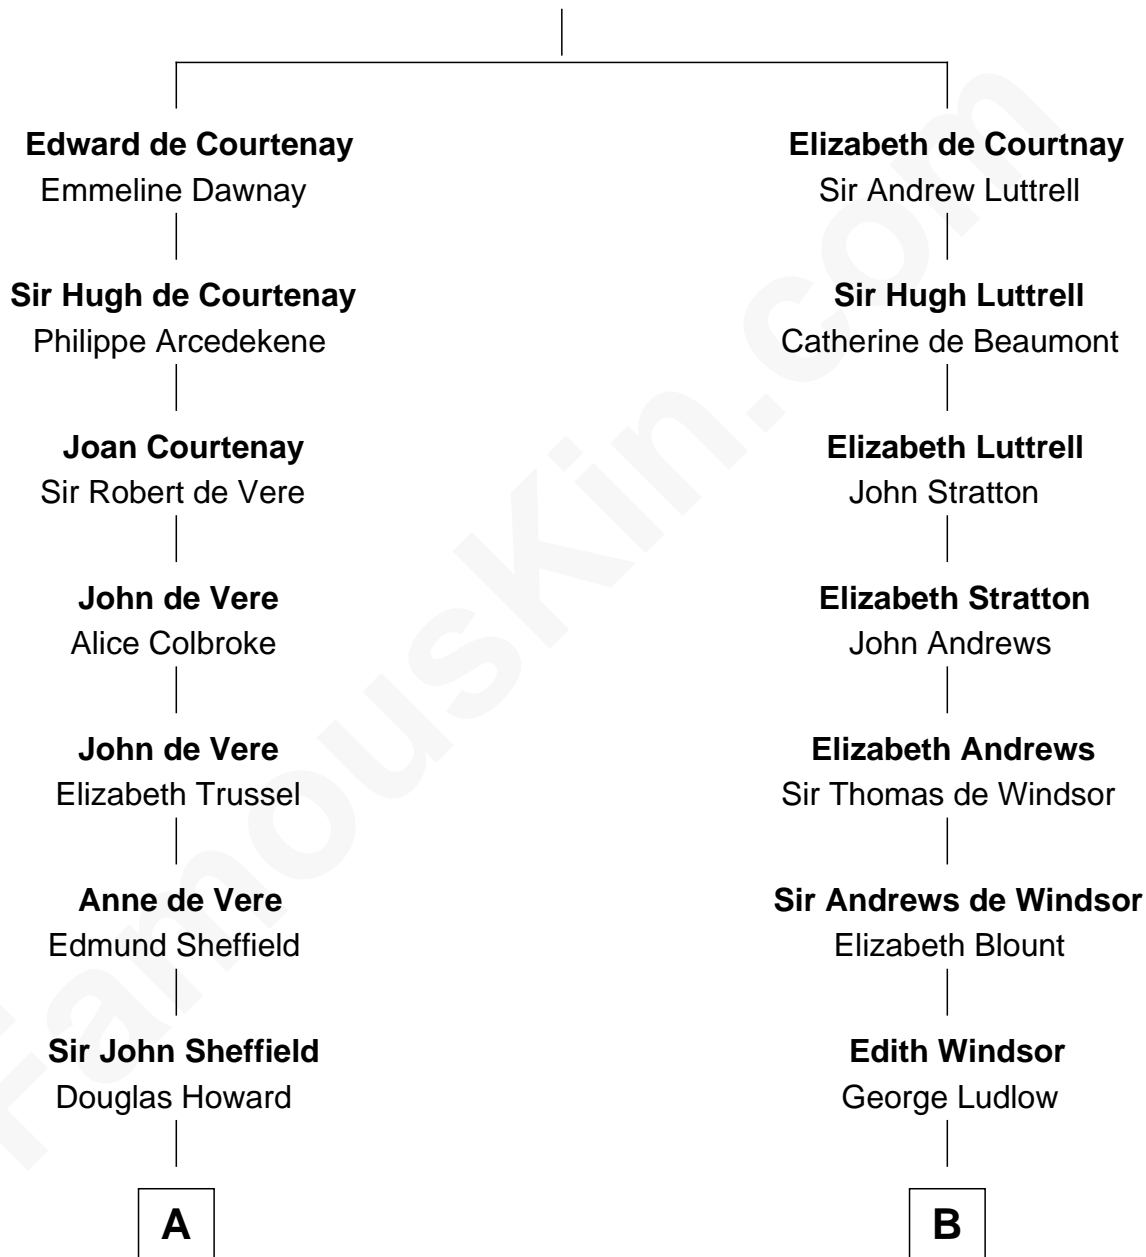

FamousKin.com

Relationship Chart of

Cara Delevingne

Fashion Model and Movie Actress

17th cousin 2 times removed of

Eleanor Roosevelt

First Lady of President Franklin D. Roosevelt

Sir Hugh de Courtnay

Margaret de Bohun

C

—
Jane Armyne Sheffield

Sir Jocelyn Edward Greville Stevens

—
Pandora Anne Stevens

Charles Hamar Delevingne

—
Cara Delevingne

Model and Actress