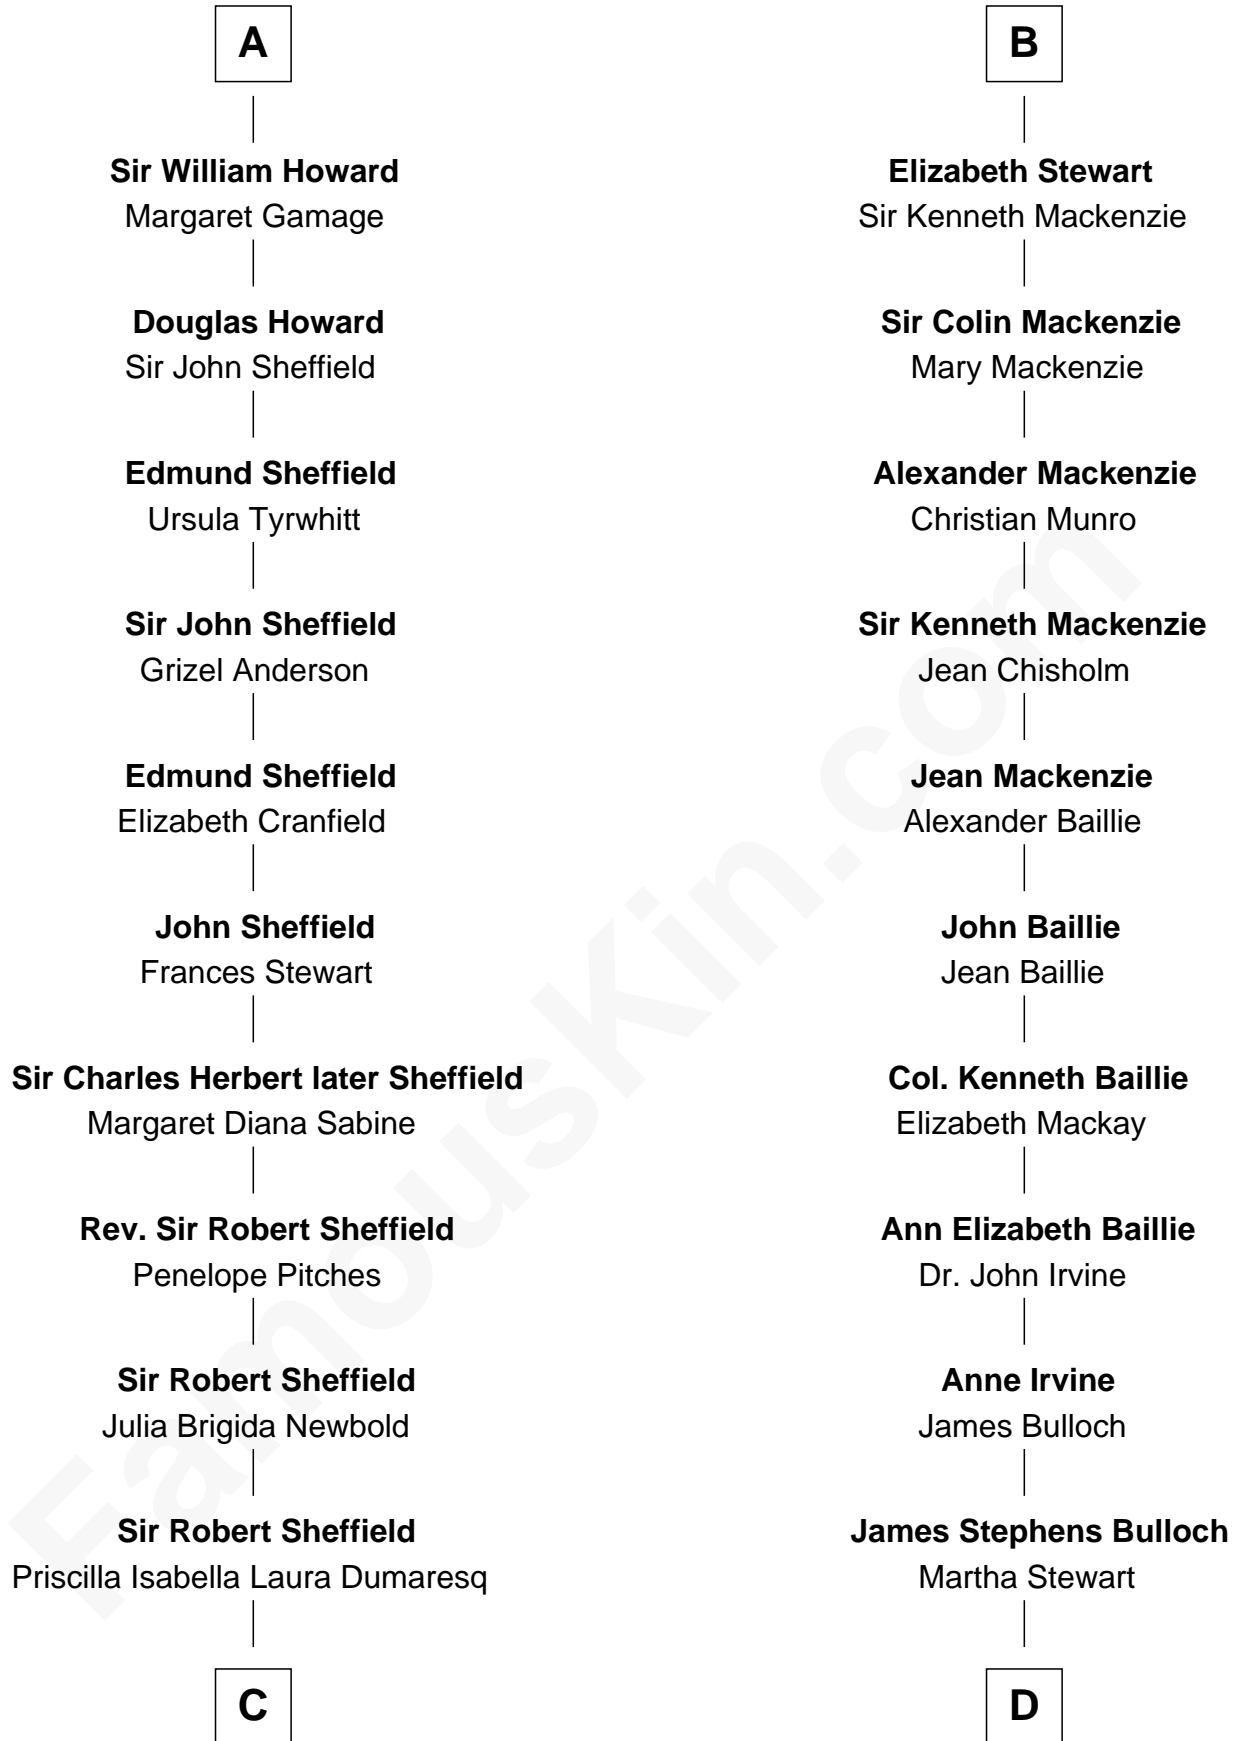

FamousKin.com

Relationship Chart of

Cara Delevingne

Fashion Model and Movie Actress

19th cousin 2 times removed of

Eleanor Roosevelt

First Lady of President Franklin D. Roosevelt

Sir Patrick de Chaworth

Isabella de Beauchamp

C

Sir Berkeley Digby George Sheffield
Julia Mary de Tuyll van Serooskerken

John Vincent Sheffield
Anne Margaret Faudel-Phillips

Jane Armyne Sheffield
Sir Jocelyn Edward Greville Stevens