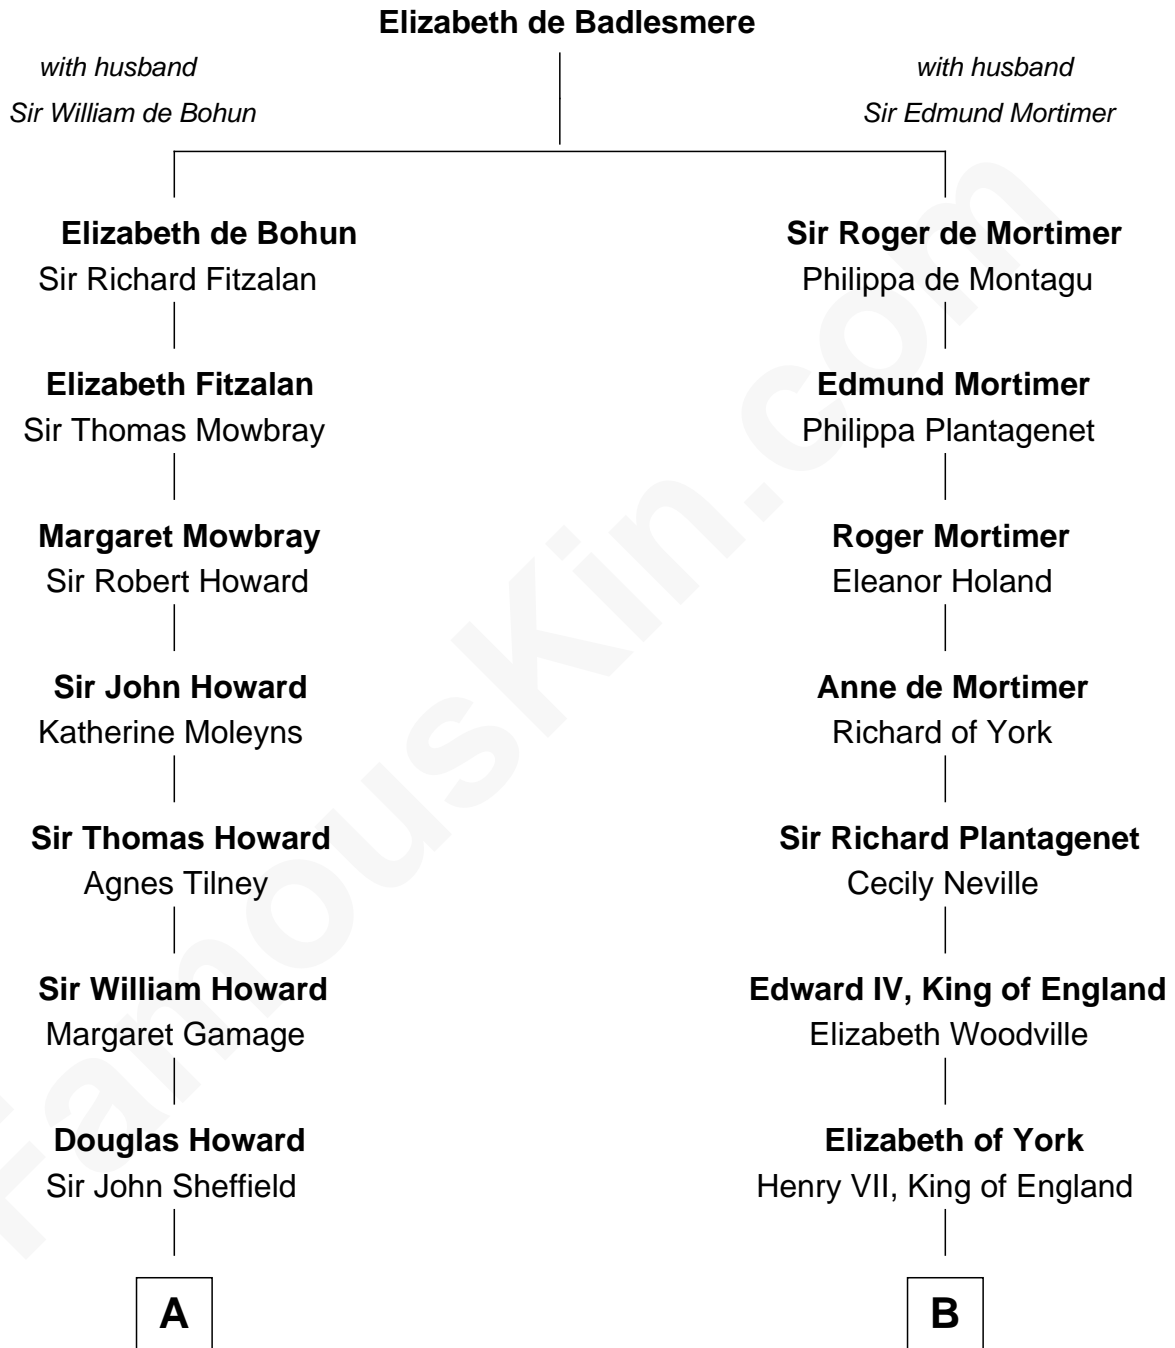

FamousKin.com

Relationship Chart of

Cara Delevingne

Fashion Model and Movie Actress

19th cousin 2 times removed of

Eleanor Roosevelt

First Lady of President Franklin D. Roosevelt

C

Jane Armyne Sheffield
Sir Jocelyn Edward Greville Stevens

Pandora Anne Stevens
Charles Hamar Delevingne

Cara Delevingne
Model and Actress

D

Gabriel Ver Planck Ludlow
Elizabeth A. Hunter

Dr. Edward Hunter Ludlow
Elizabeth Livingston