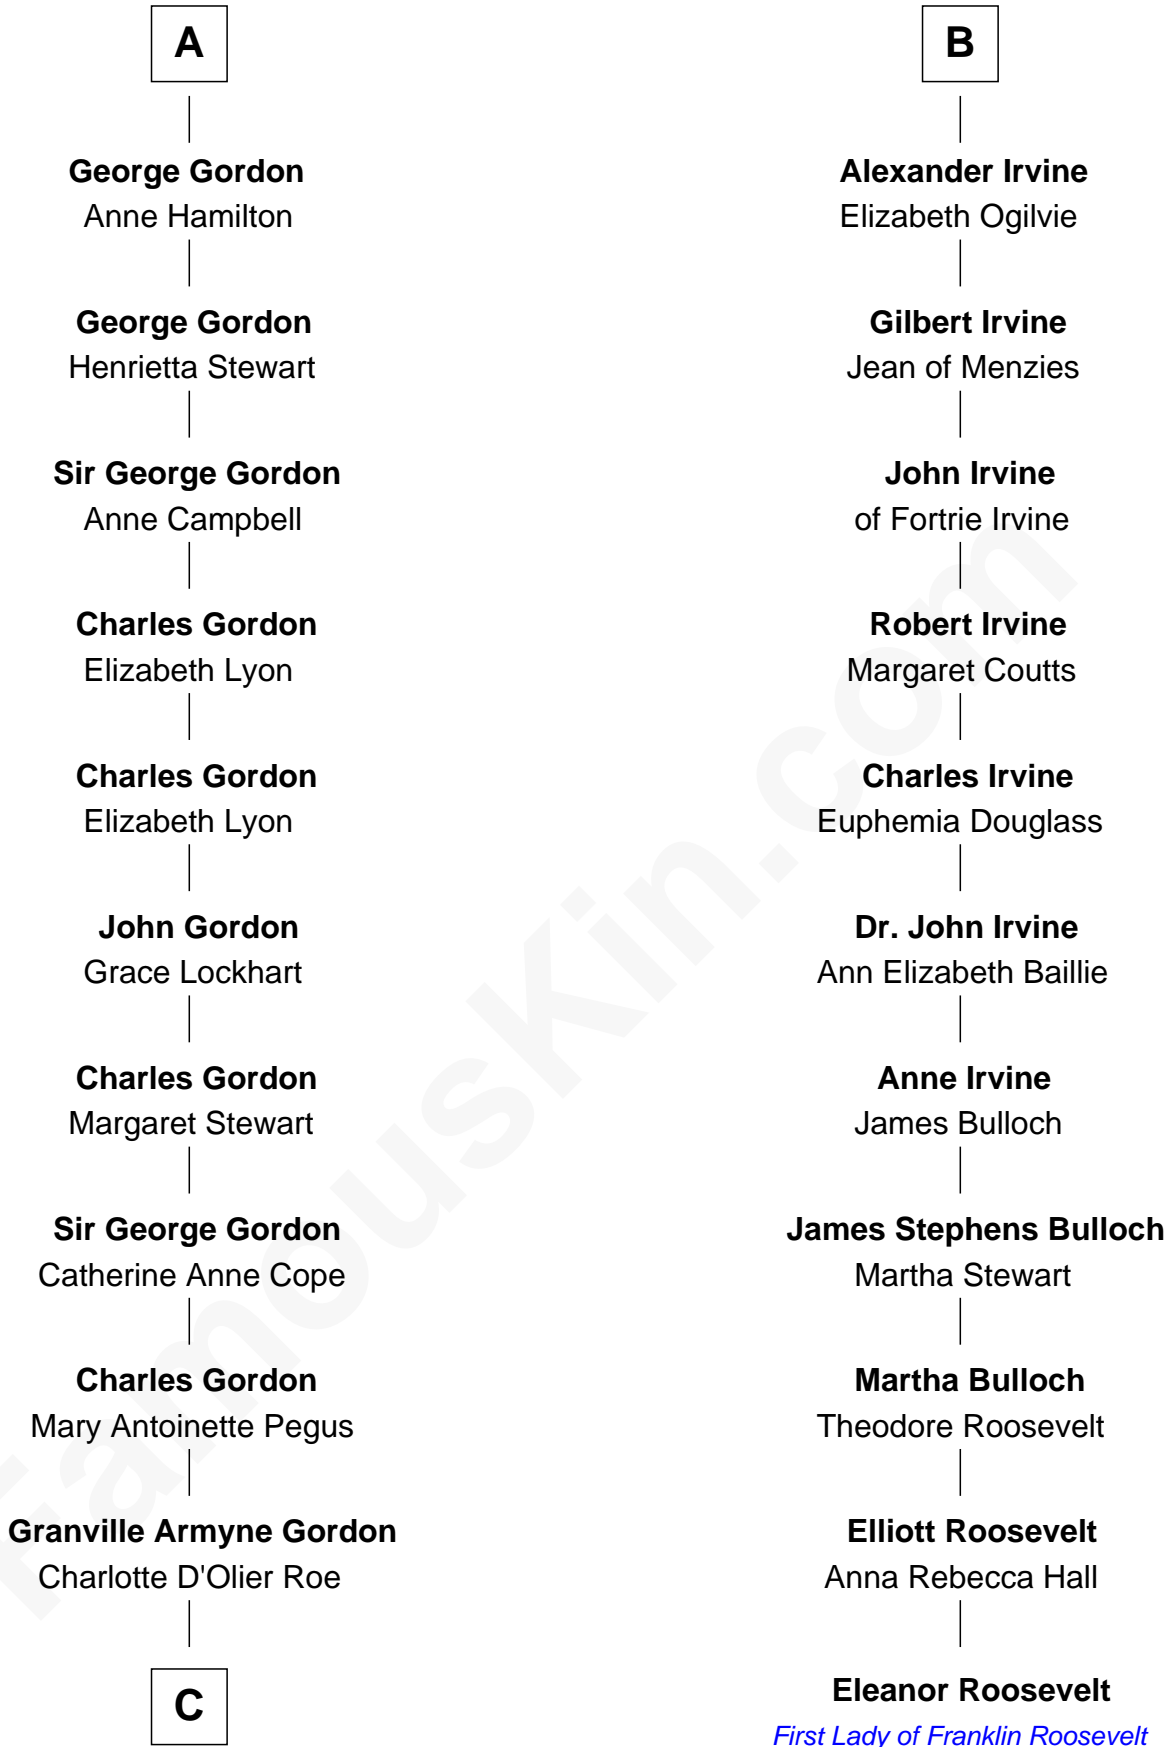

FamousKin.com

Relationship Chart of

Cara Delevingne

Fashion Model and Movie Actress

17th cousin 4 times removed of

Eleanor Roosevelt

First Lady of President Franklin D. Roosevelt

C

Armyne Evelyne Gordon

Sir Lionel Lawson Faudel-Phillips

Anne Margaret Faudel-Phillips

John Vincent Sheffield

Jane Armyne Sheffield

Sir Jocelyn Edward Greville Stevens

Pandora Anne Stevens

Charles Hamar Delevingne

Cara Delevingne

Model and Actress