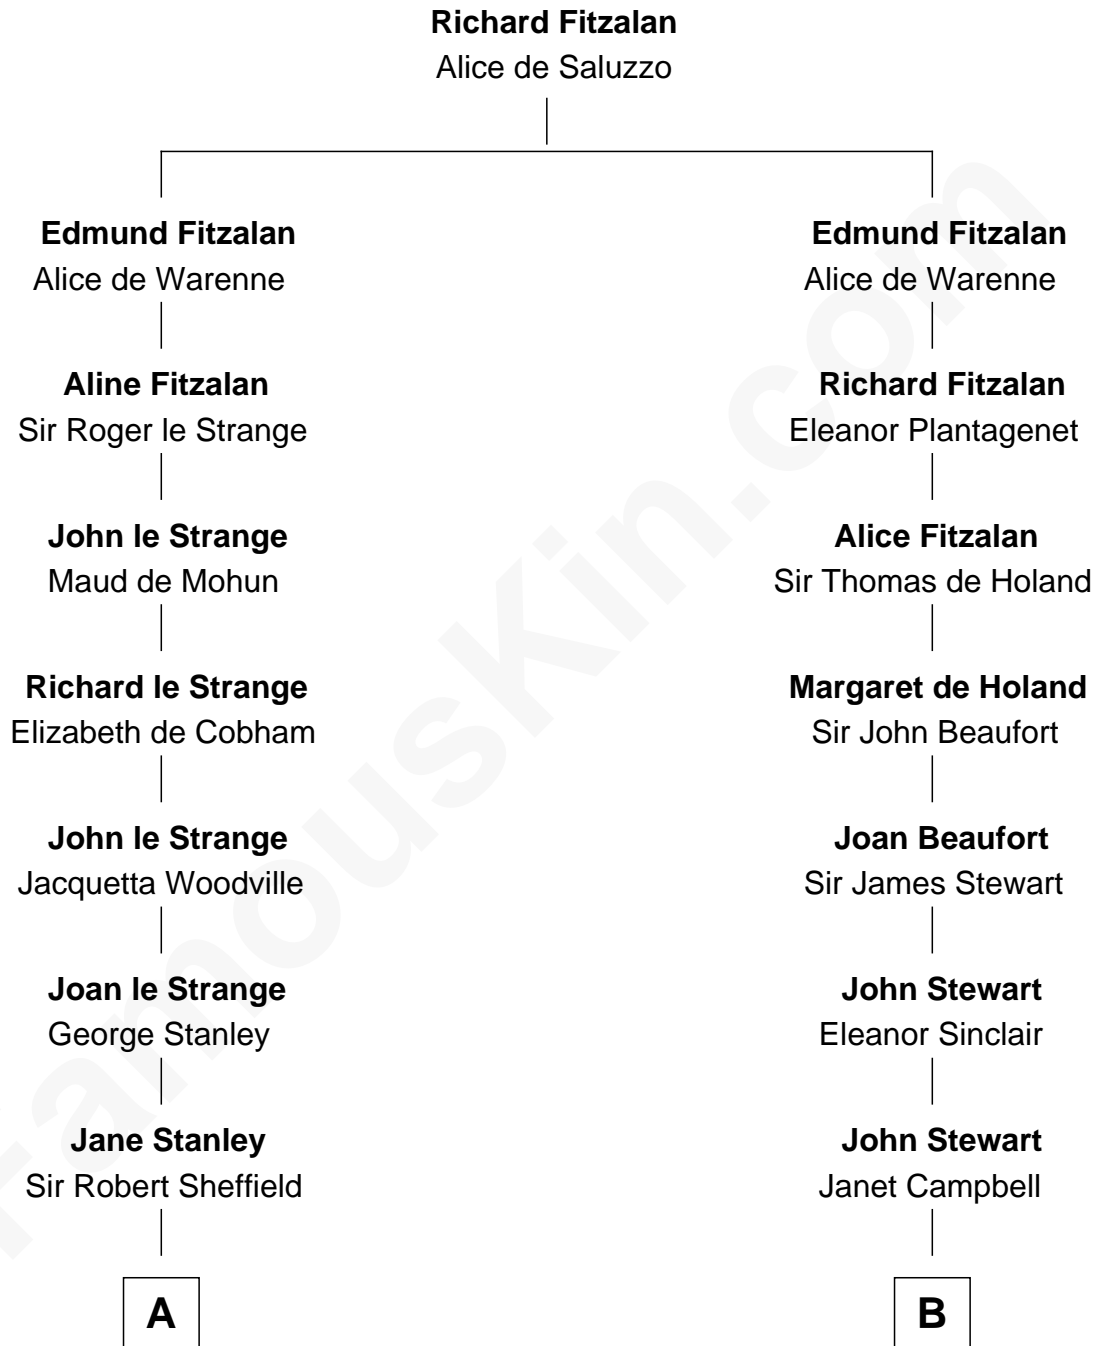

FamousKin.com

Relationship Chart of

Cara Delevingne

Fashion Model and Movie Actress

19th cousin 2 times removed of

Eleanor Roosevelt

First Lady of President Franklin D. Roosevelt

C

Sir Berkeley Digby George Sheffield
Julia Mary de Tuyll van Serooskerken

John Vincent Sheffield
Anne Margaret Faudel-Phillips

Jane Armyne Sheffield
Sir Jocelyn Edward Greville Stevens

Pandora Anne Stevens
Charles Hamar Delevingne