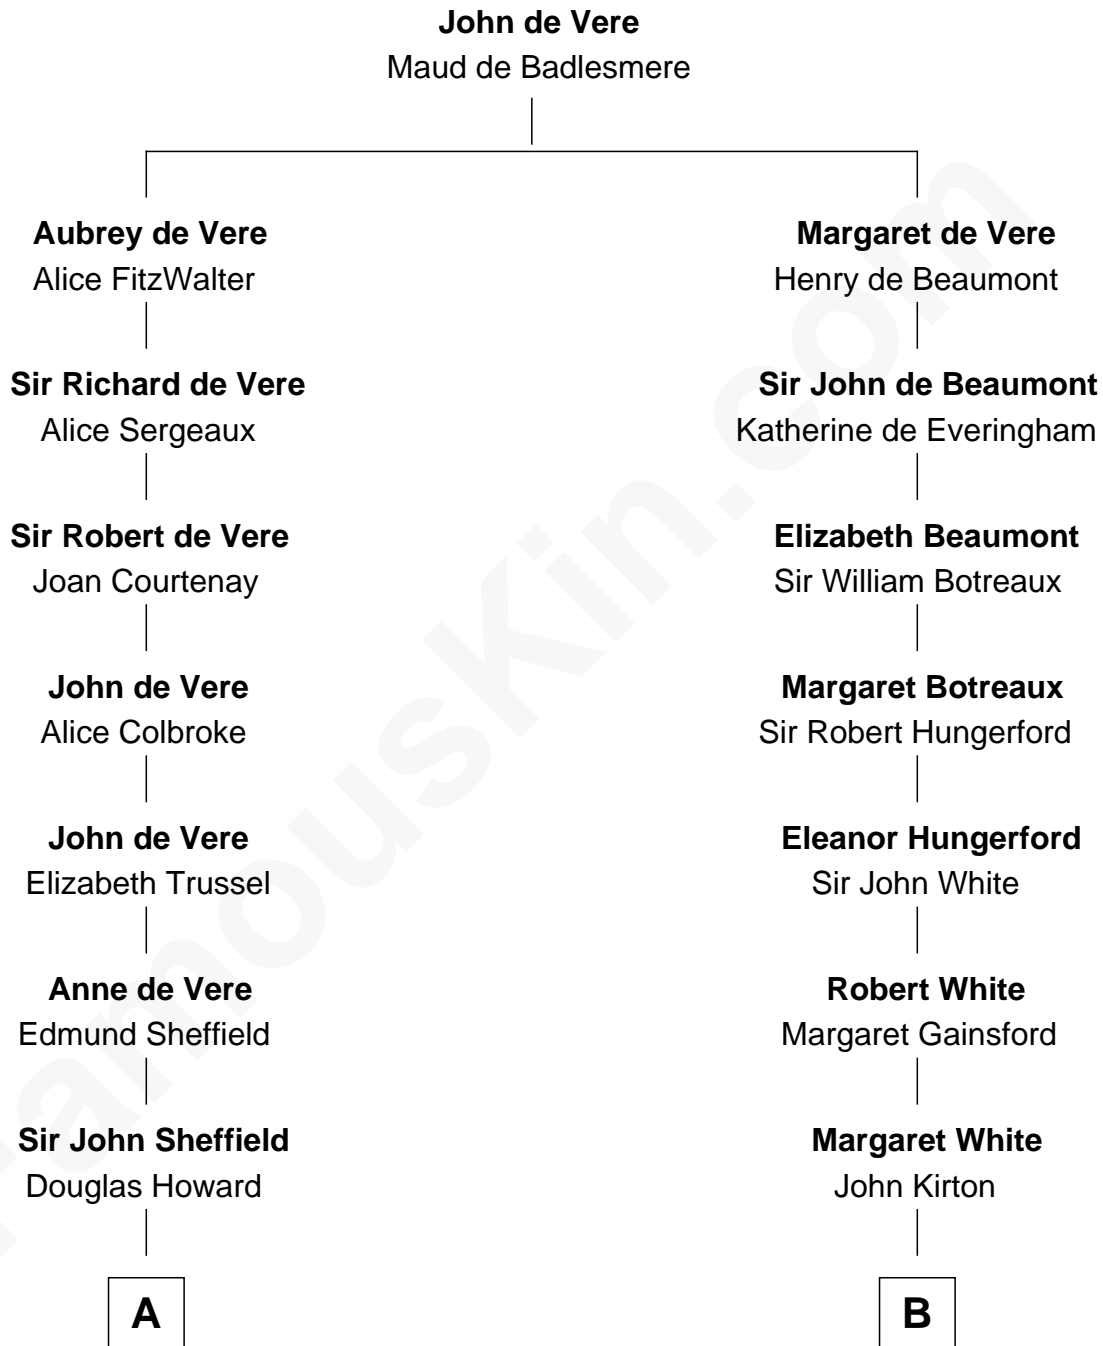

FamousKin.com

Relationship Chart of

Cara Delevingne

Fashion Model and Movie Actress

19th cousin of

Alice (Lee) Roosevelt

First Wife of President Theodore Roosevelt

C

Jane Armyne Sheffield
Sir Jocelyn Edward Greville Stevens

Pandora Anne Stevens
Charles Hamar Delevingne

Cara Delevingne
Model and Actress

D

Harriet Paine Rose
John Clarke Lee

George Cabot Lee
Caroline Watts Haskell

Alice (Lee) Roosevelt
Wife of President Theodore Roosevelt