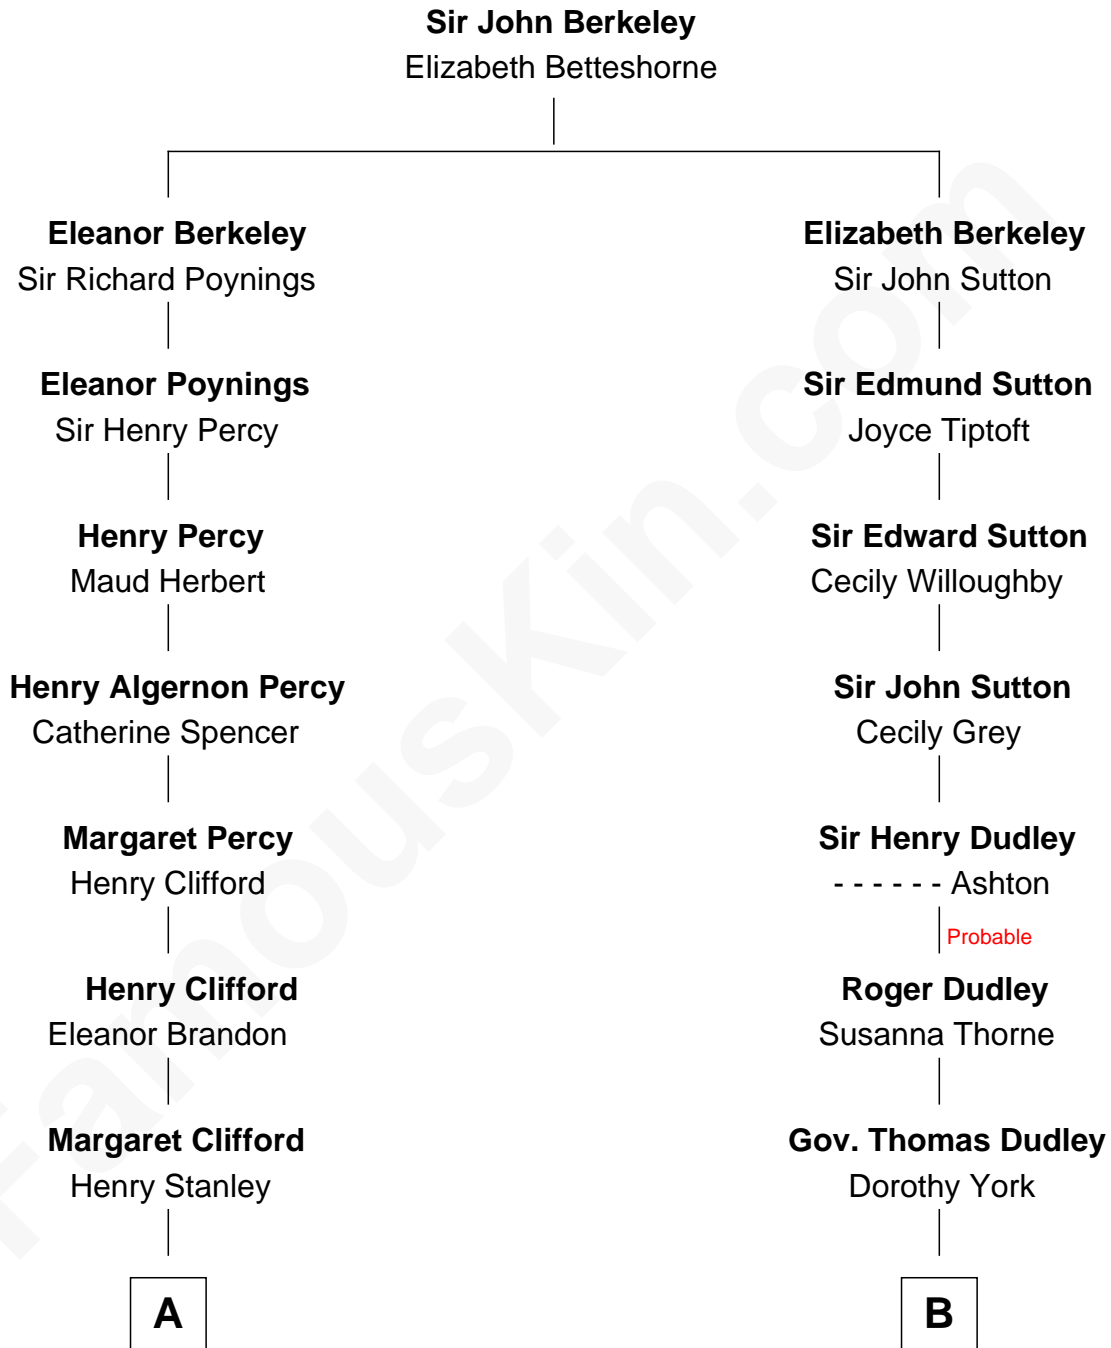

# FamousKin.com

## Relationship Chart of

### Cara Delevingne

*Fashion Model and Movie Actress*

18th cousin 3 times removed of

**James Taylor**  
*Singer-Songwriter*

**C**

**Armyne Evelyne Gordon**  
Sir Lionel Lawson Faudel-Phillips

**Anne Margaret Faudel-Phillips**  
John Vincent Sheffield