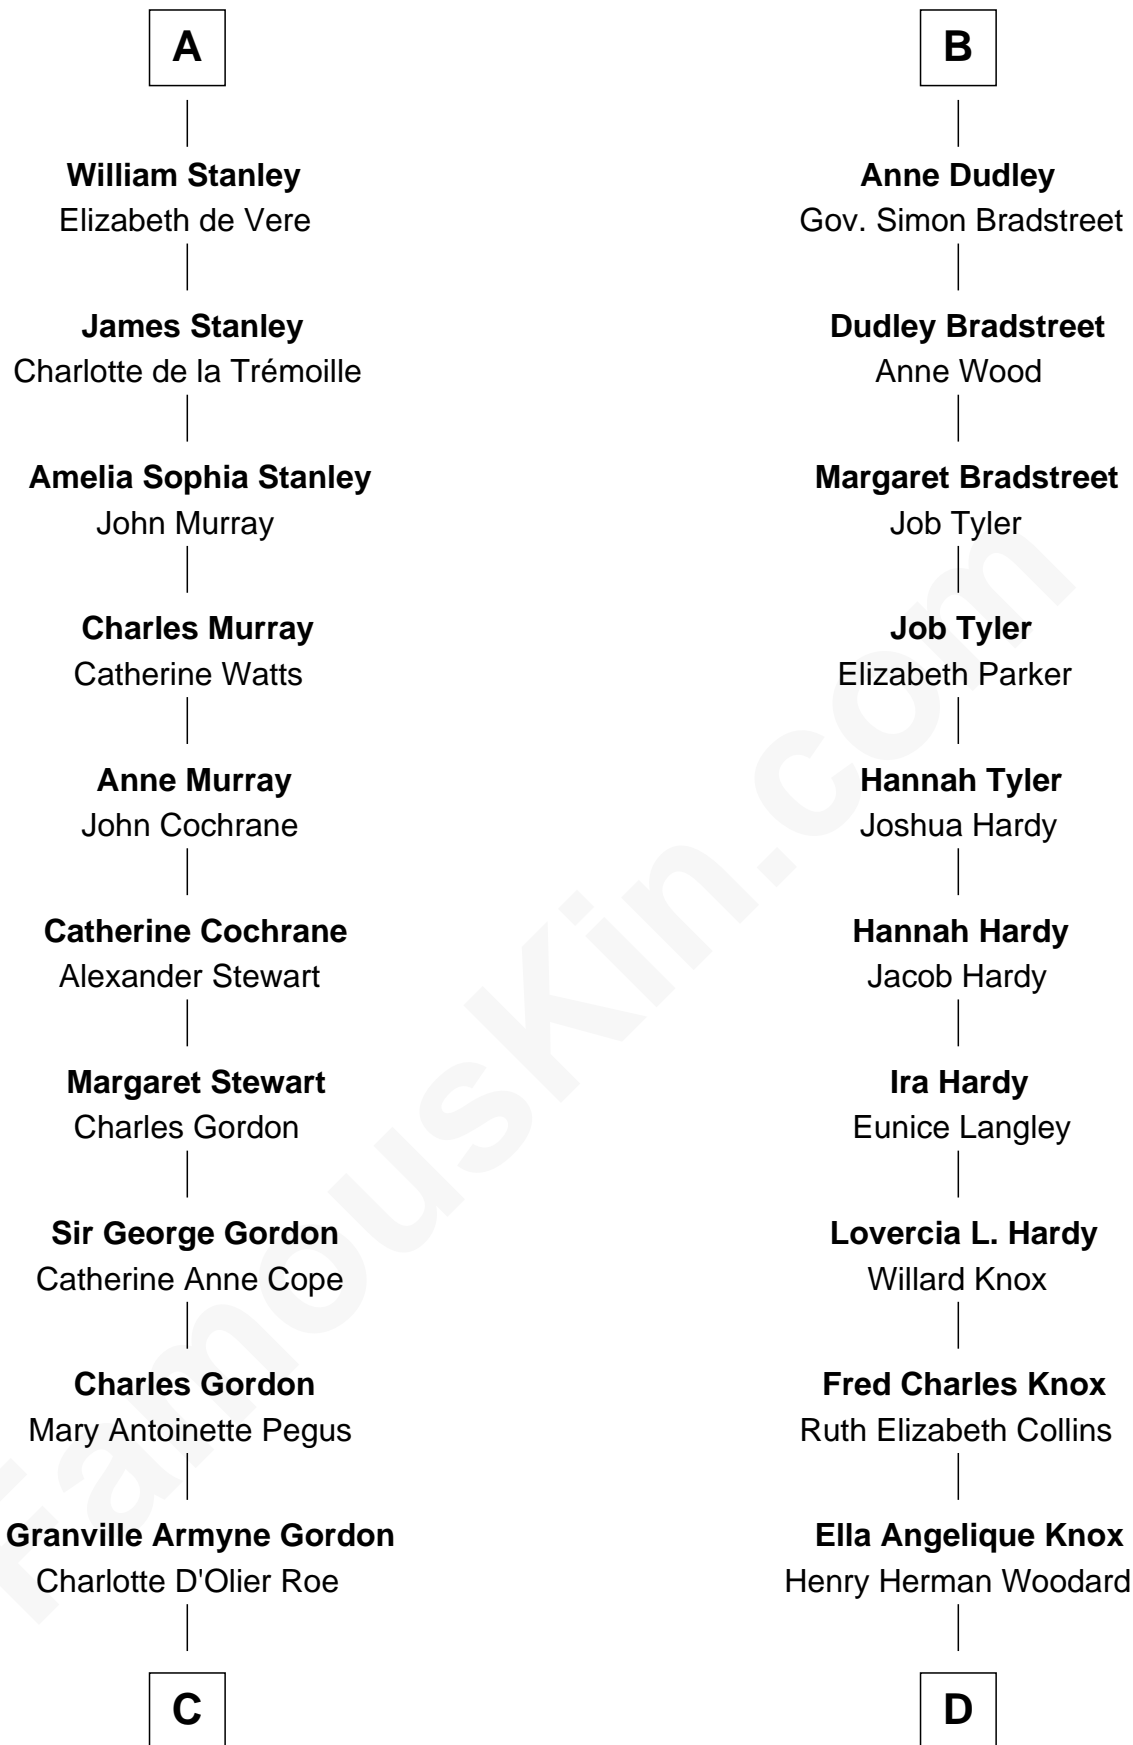

FamousKin.com

Relationship Chart of

Cara Delevingne

Fashion Model and Movie Actress

18th cousin 3 times removed of

James Taylor

Singer-Songwriter

C

Armyne Evelyne Gordon
Sir Lionel Lawson Faudel-Phillips

Anne Margaret Faudel-Phillips
John Vincent Sheffield

Jane Armyne Sheffield
Sir Jocelyn Edward Greville Stevens

Pandora Anne Stevens
Charles Hamar Delevingne

Cara Delevingne
Model and Actress

D

Gertrude Arline Woodard
Dr. Isaac Montrose Taylor

James Taylor
Singer-Songwriter

FamousKin.com