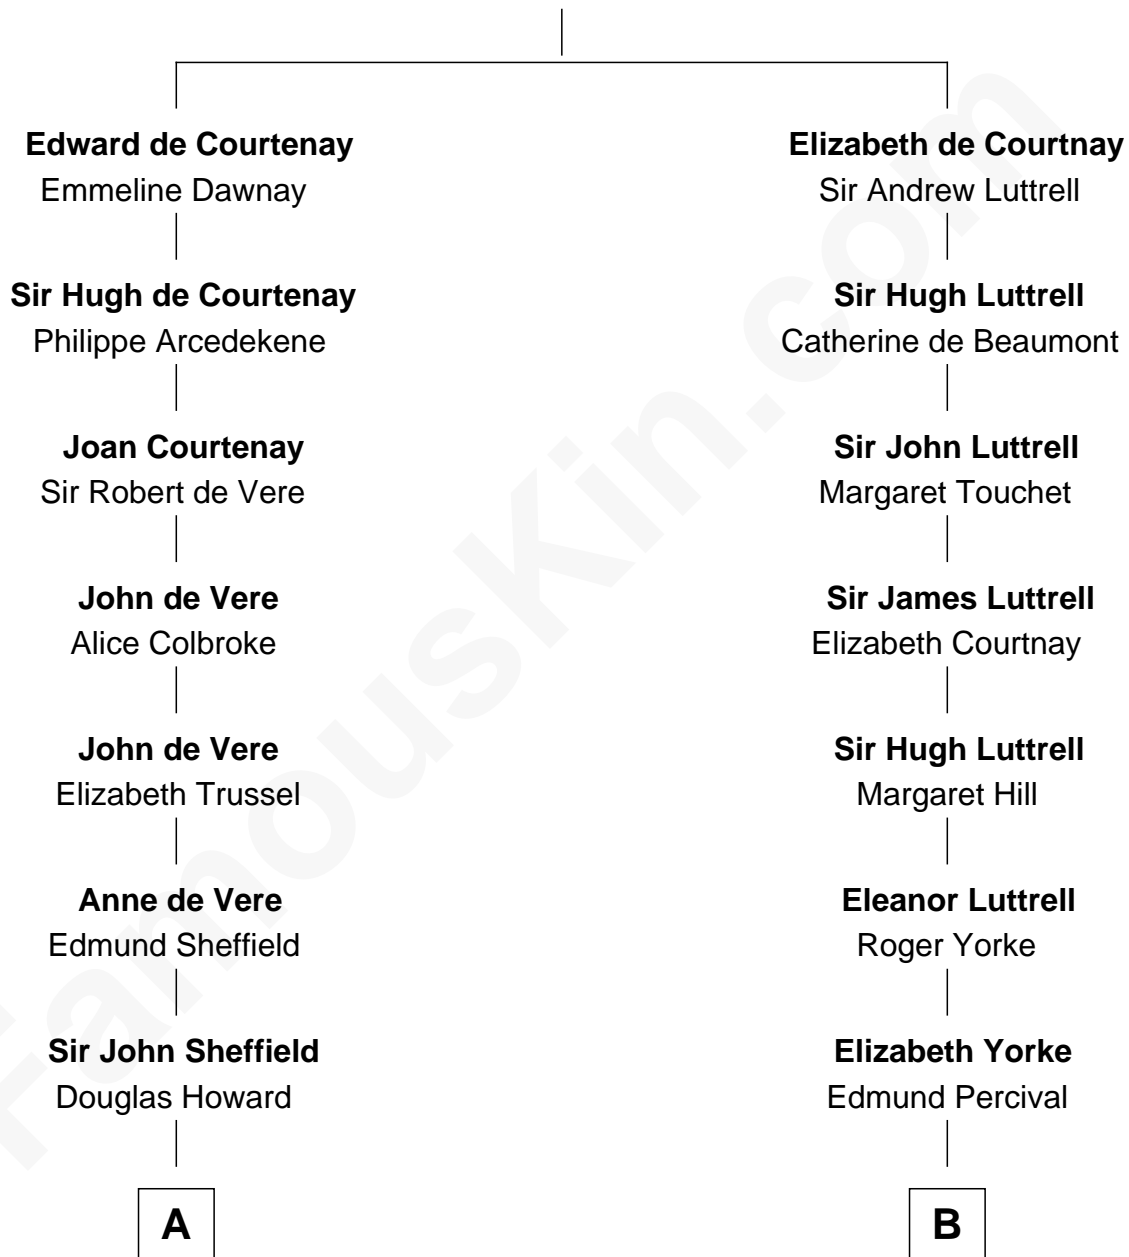

FamousKin.com

Relationship Chart of

Cara Delevingne

Fashion Model and Movie Actress

19th cousin 1 time removed of

Marie-Chantal Miller

Crown Princess of Greece

Sir Hugh de Courtenay

Margaret de Bohun

C

Jane Armyne Sheffield
Sir Jocelyn Edward Greville Stevens

Pandora Anne Stevens
Charles Hamar Delevingne

Cara Delevingne
Model and Actress

D

Blanche Louise Appleton
Ellis John Springer Miller