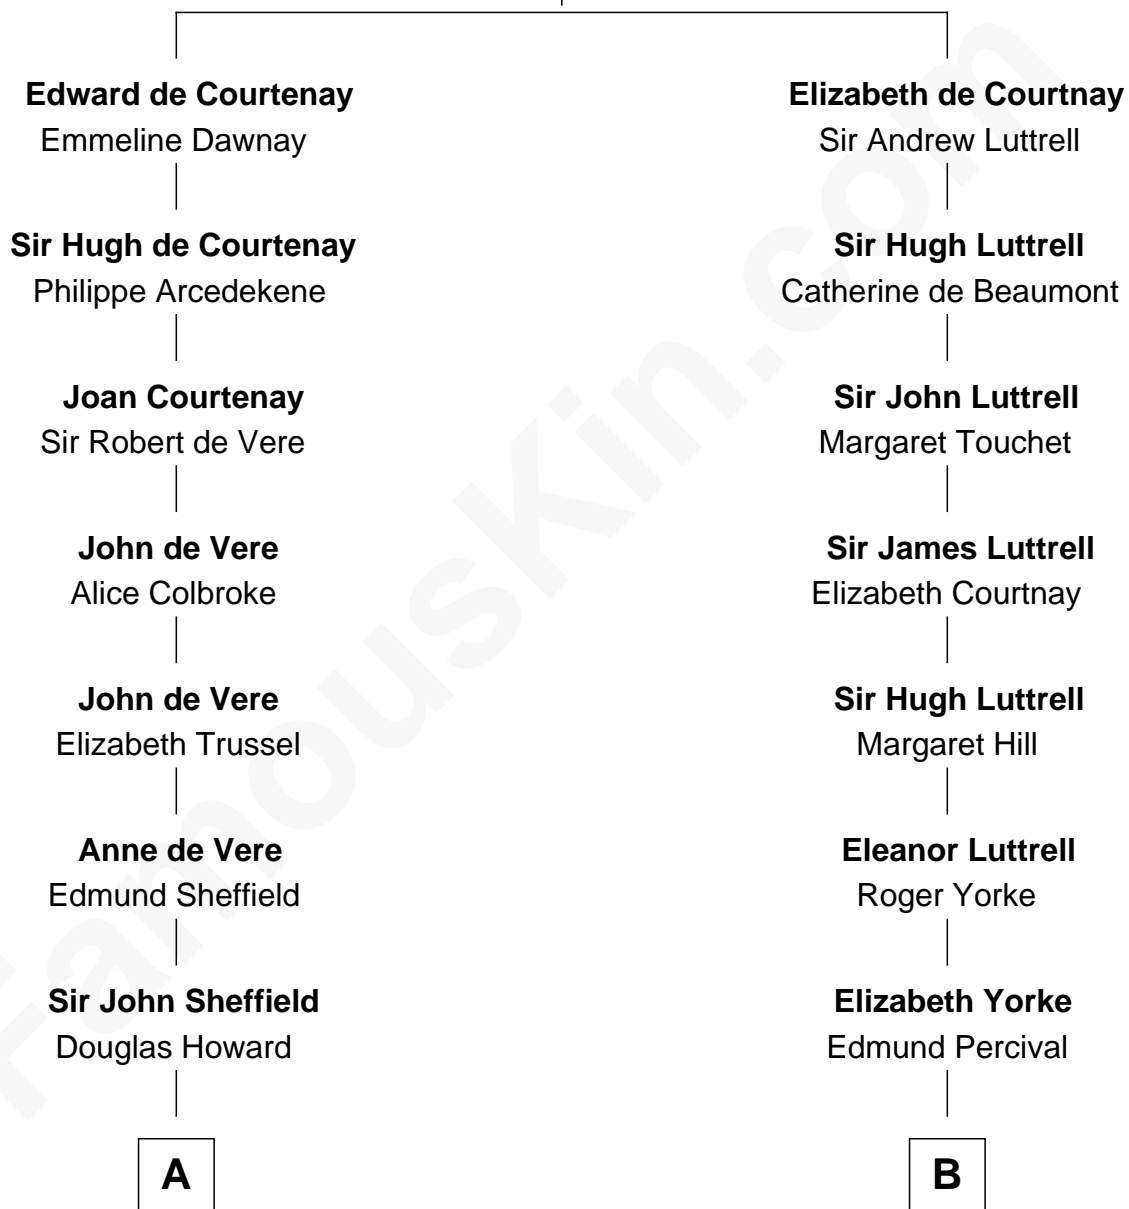

FamousKin.com

Relationship Chart of

Cara Delevingne

Fashion Model and Movie Actress

19th cousin 1 time removed of

Bill Weld

68th Governor of Massachusetts

Sir Hugh de Courtenay

Margaret de Bohun

C

Jane Armyne Sheffield
Sir Jocelyn Edward Greville Stevens

Pandora Anne Stevens
Charles Hamar Delevingne

Cara Delevingne
Model and Actress

D

Mary Blake Slocum
John White Treadwell Nichols