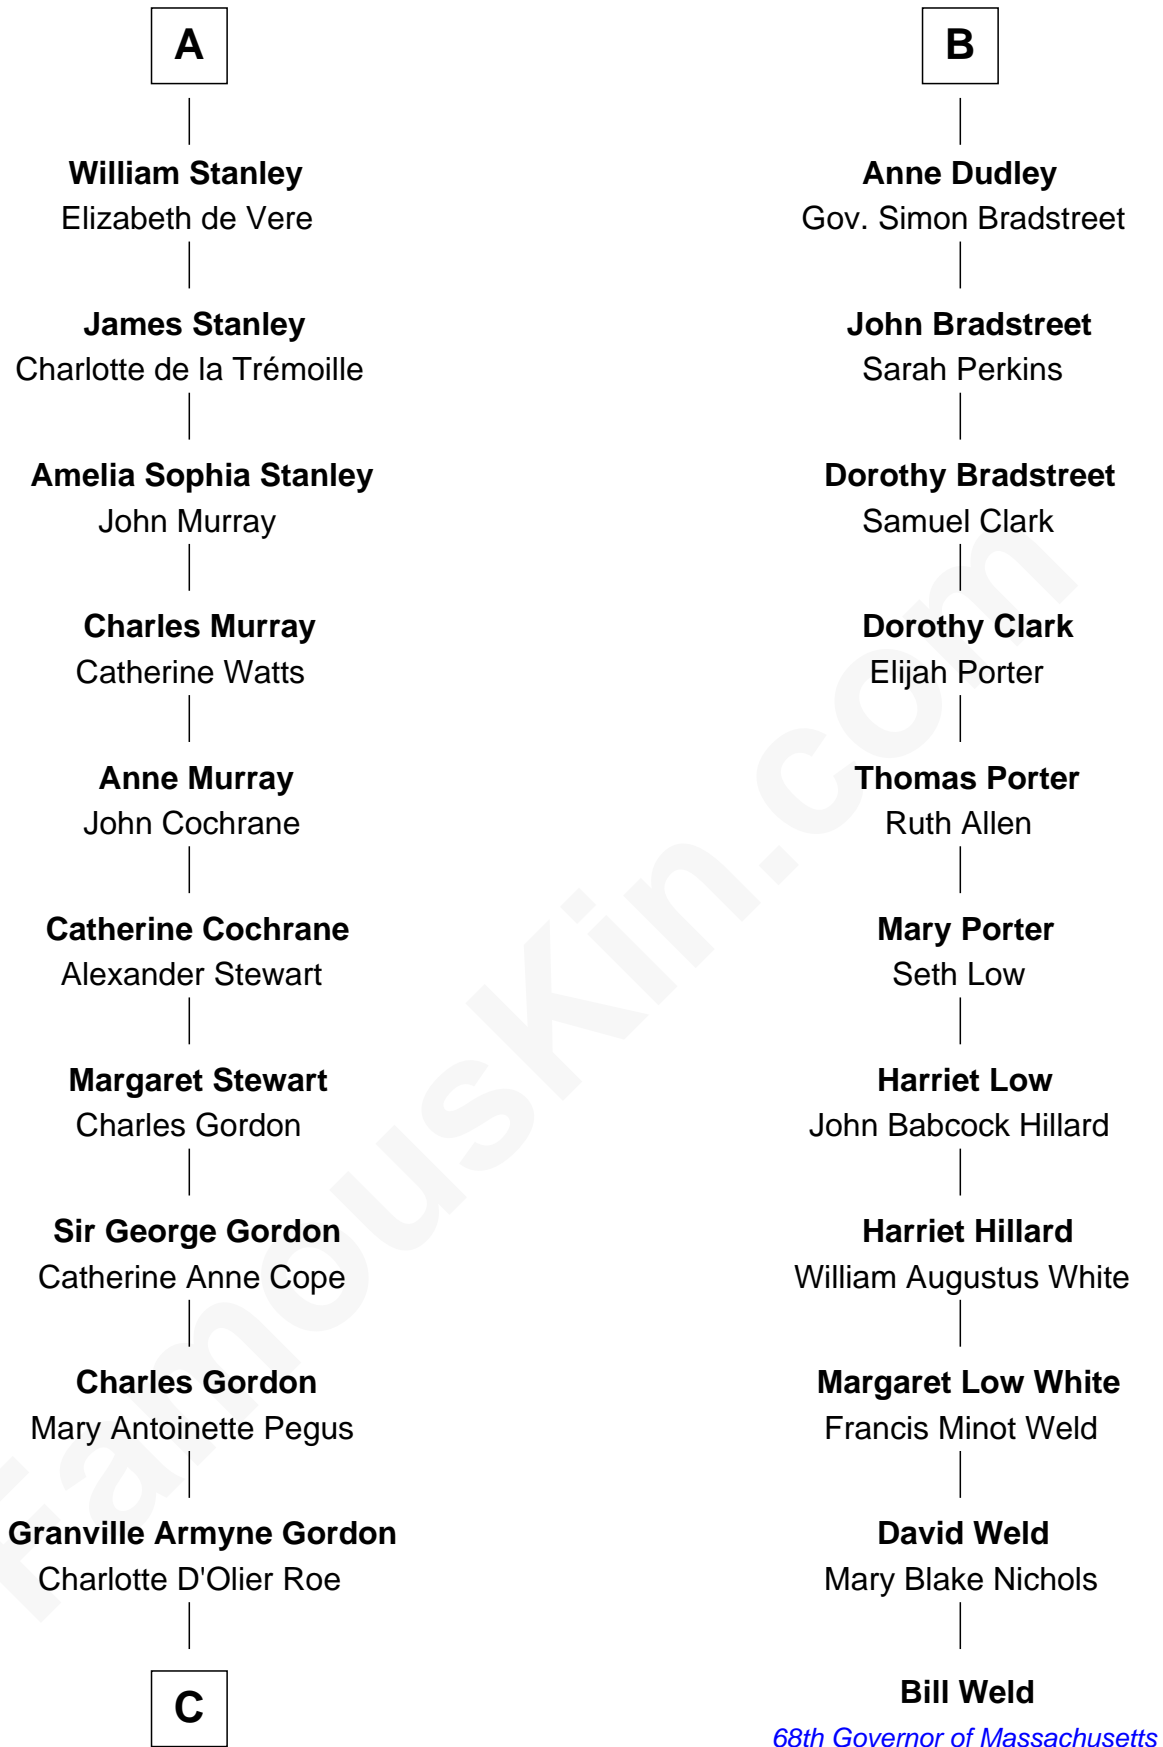

## Relationship Chart of

### Cara Delevingne

*Fashion Model and Movie Actress*

17th cousin 4 times removed of

### Bill Weld

*68th Governor of Massachusetts*

**C**

**Armyne Evelyne Gordon**

Sir Lionel Lawson Faudel-Phillips

**Anne Margaret Faudel-Phillips**

John Vincent Sheffield

**Jane Armyne Sheffield**