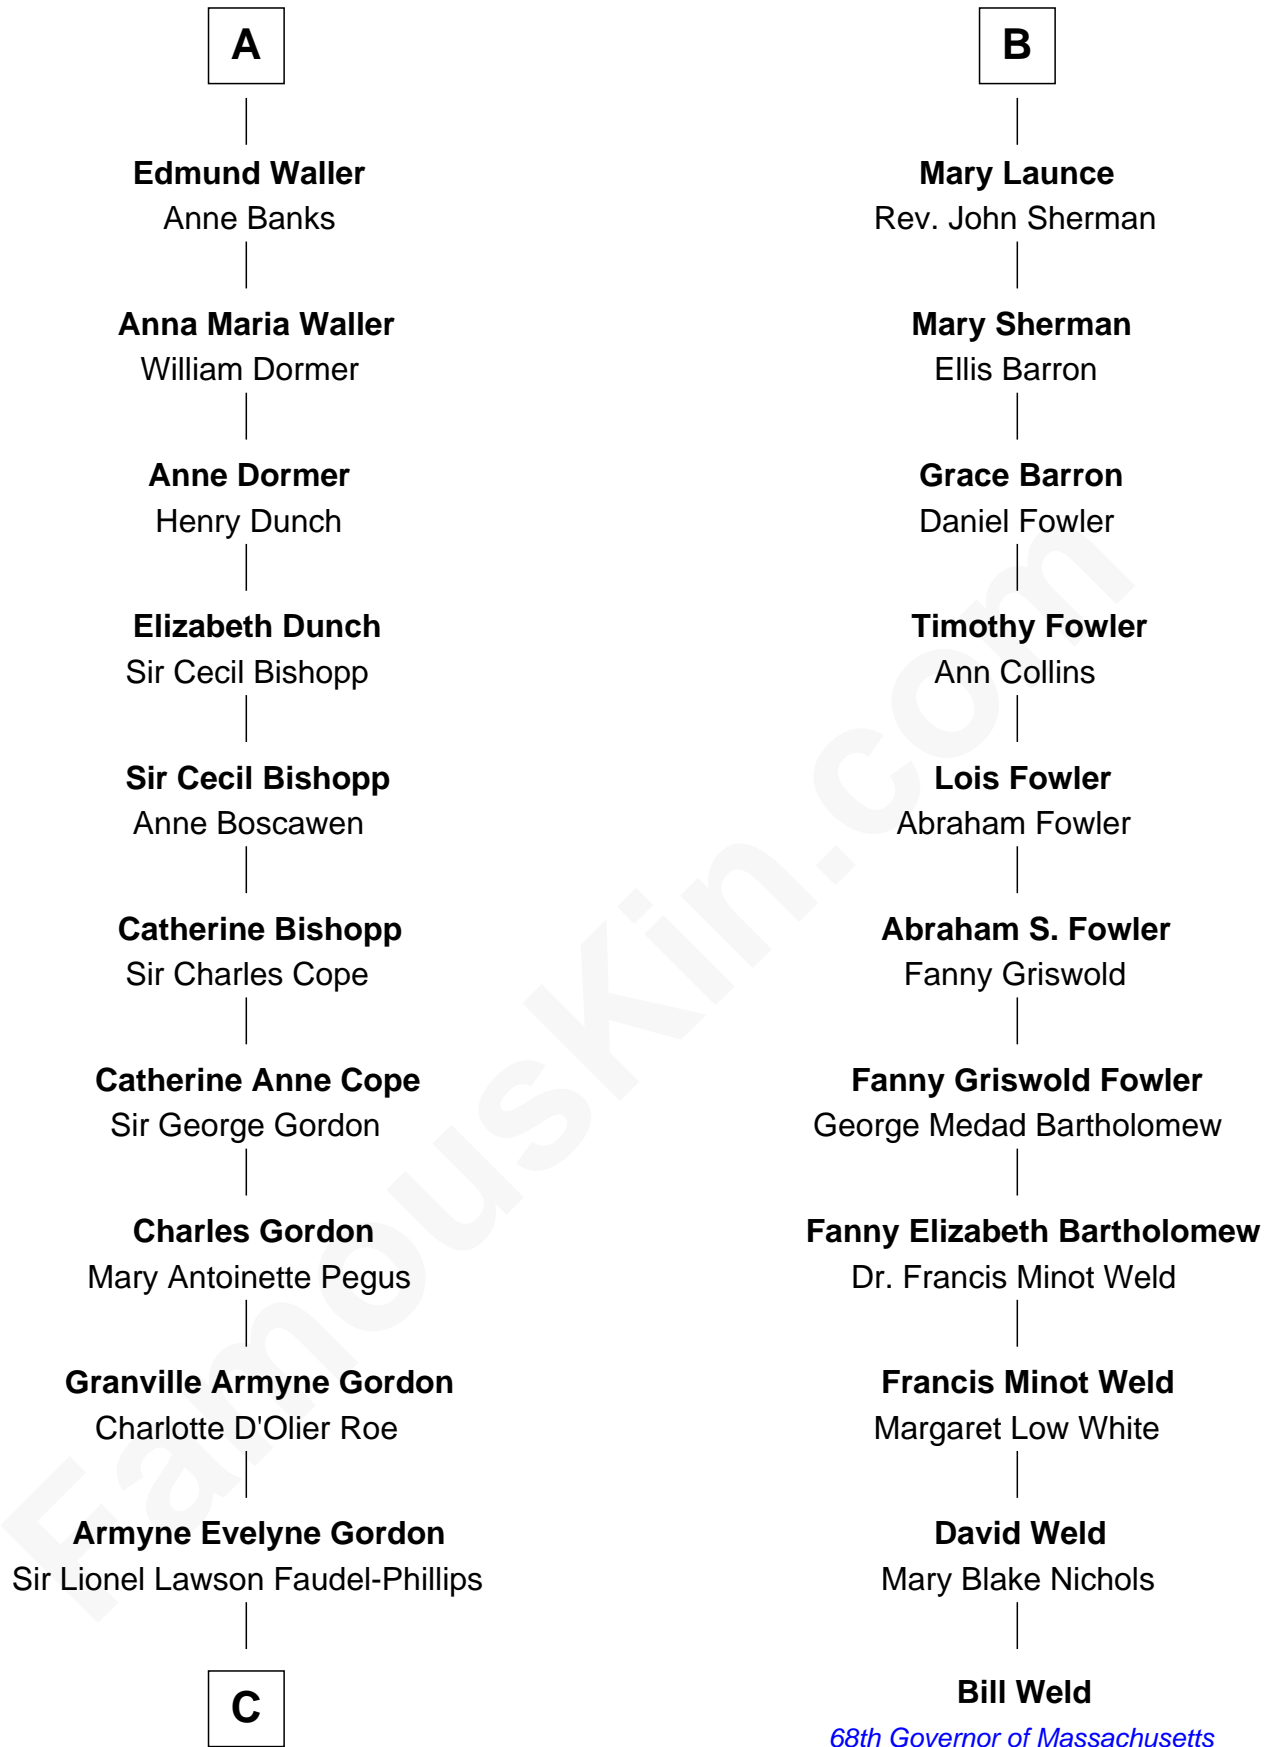

### Cara Delevingne

*Fashion Model and Movie Actress*

**17th cousin 3 times removed of**

**Bill Weld**

*68th Governor of Massachusetts*

**C**

**Anne Margaret Faudel-Phillips**

John Vincent Sheffield

**Jane Armyne Sheffield**

Sir Jocelyn Edward Greville Stevens

**Pandora Anne Stevens**

Charles Hamar Delevingne

**Cara Delevingne**

*Model and Actress*

FamousKin.com