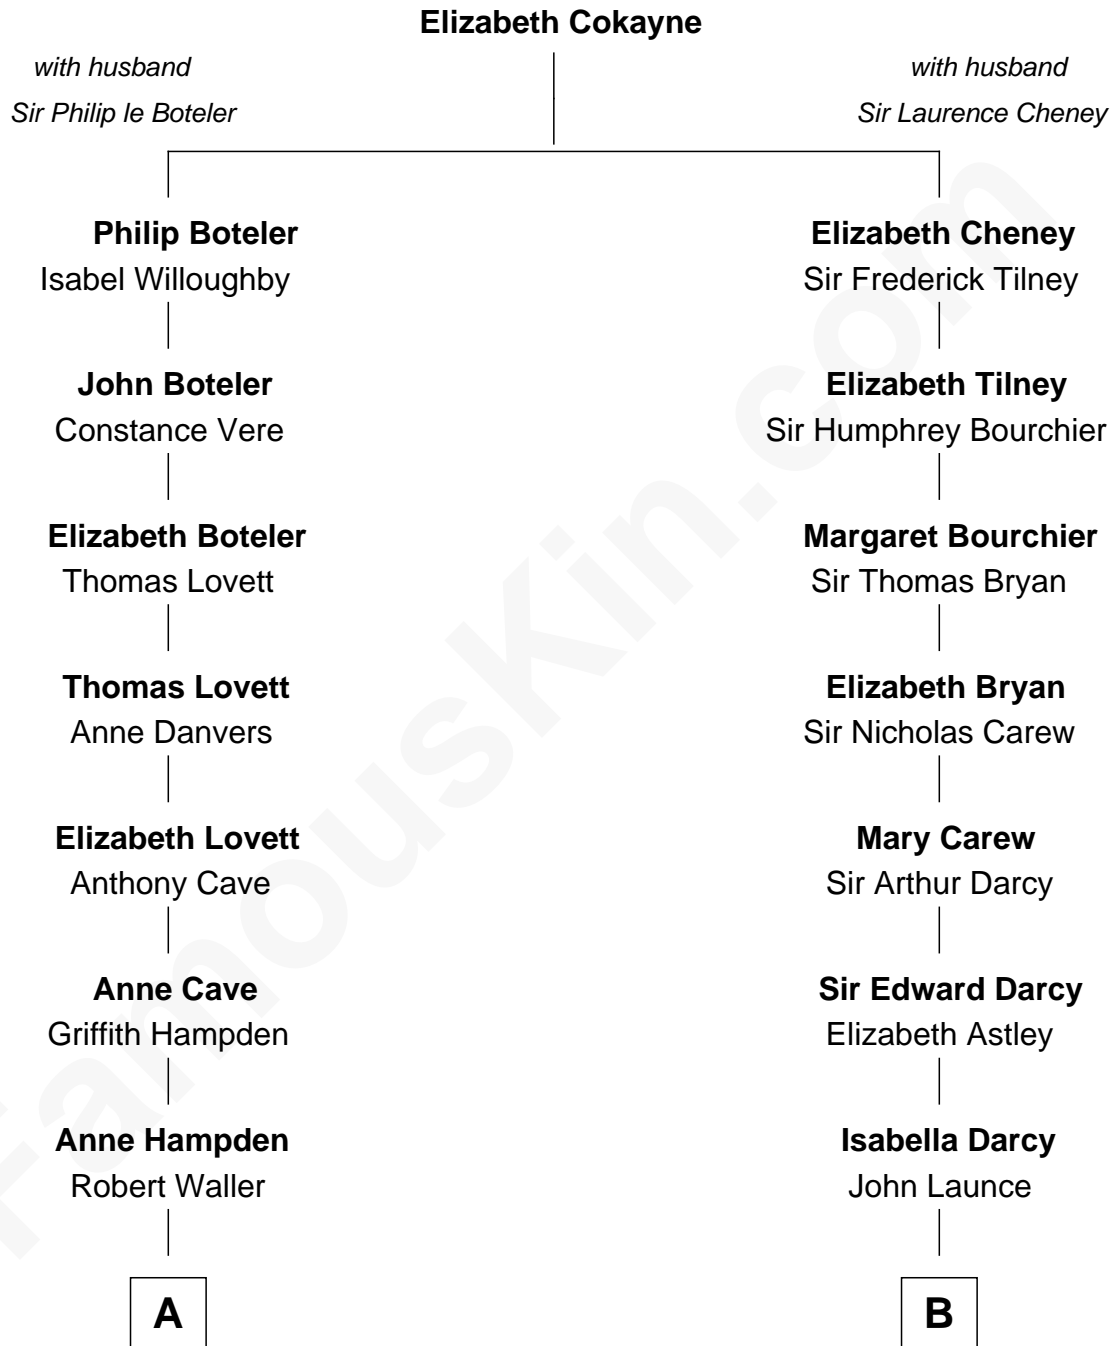

## Relationship Chart of

### Cara Delevingne

*Fashion Model and Movie Actress*

**17th cousin 3 times removed of**

**Bill Weld**

*68th Governor of Massachusetts*

**C**

**Anne Margaret Faudel-Phillips**

John Vincent Sheffield