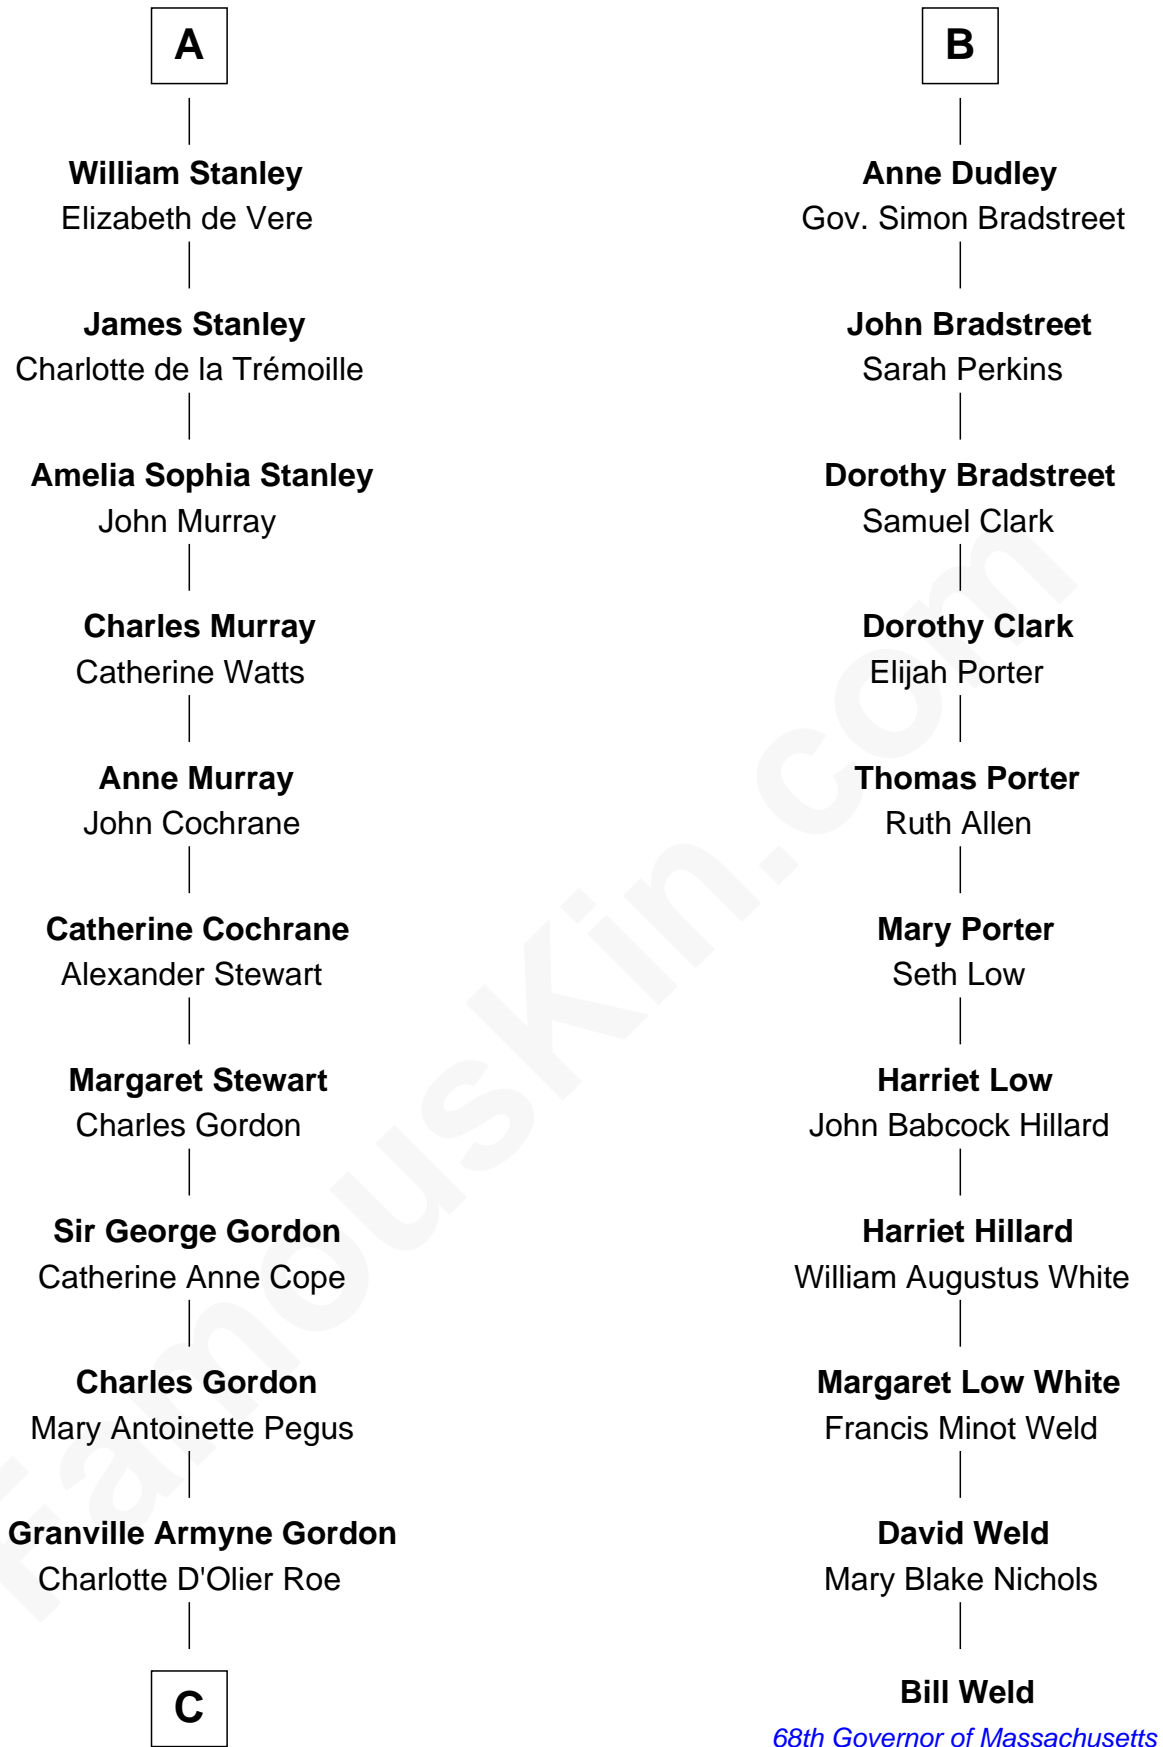

FamousKin.com

Relationship Chart of

Cara Delevingne

Fashion Model and Movie Actress

17th cousin 4 times removed of

Bill Weld

68th Governor of Massachusetts

C

Armyne Evelyne Gordon

Sir Lionel Lawson Faudel-Phillips

Anne Margaret Faudel-Phillips

John Vincent Sheffield

Jane Armyne Sheffield

Sir Jocelyn Edward Greville Stevens

Pandora Anne Stevens

Charles Hamar Delevingne

Cara Delevingne

Model and Actress