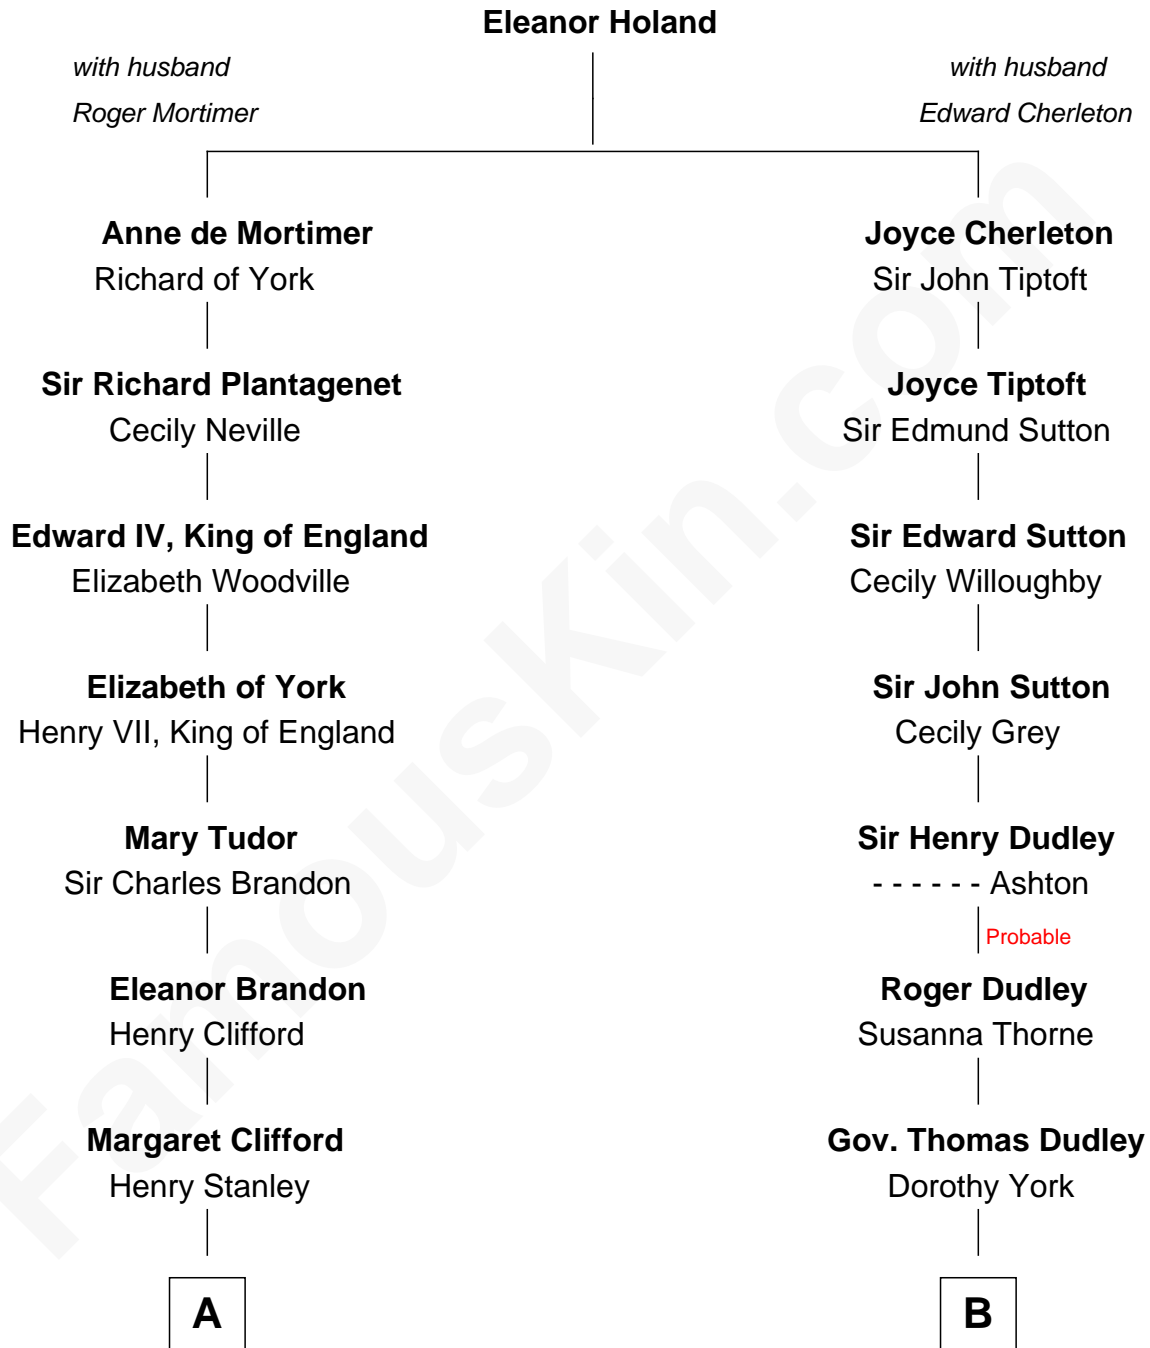

FamousKin.com

Relationship Chart of

Cara Delevingne

Fashion Model and Movie Actress

17th cousin 4 times removed of

Bill Weld

68th Governor of Massachusetts

C

Armyne Evelyne Gordon

Sir Lionel Lawson Faudel-Phillips

Anne Margaret Faudel-Phillips

John Vincent Sheffield

Jane Armyne Sheffield

Sir Jocelyn Edward Greville Stevens

Pandora Anne Stevens

Charles Hamar Delevingne

Cara Delevingne

Model and Actress