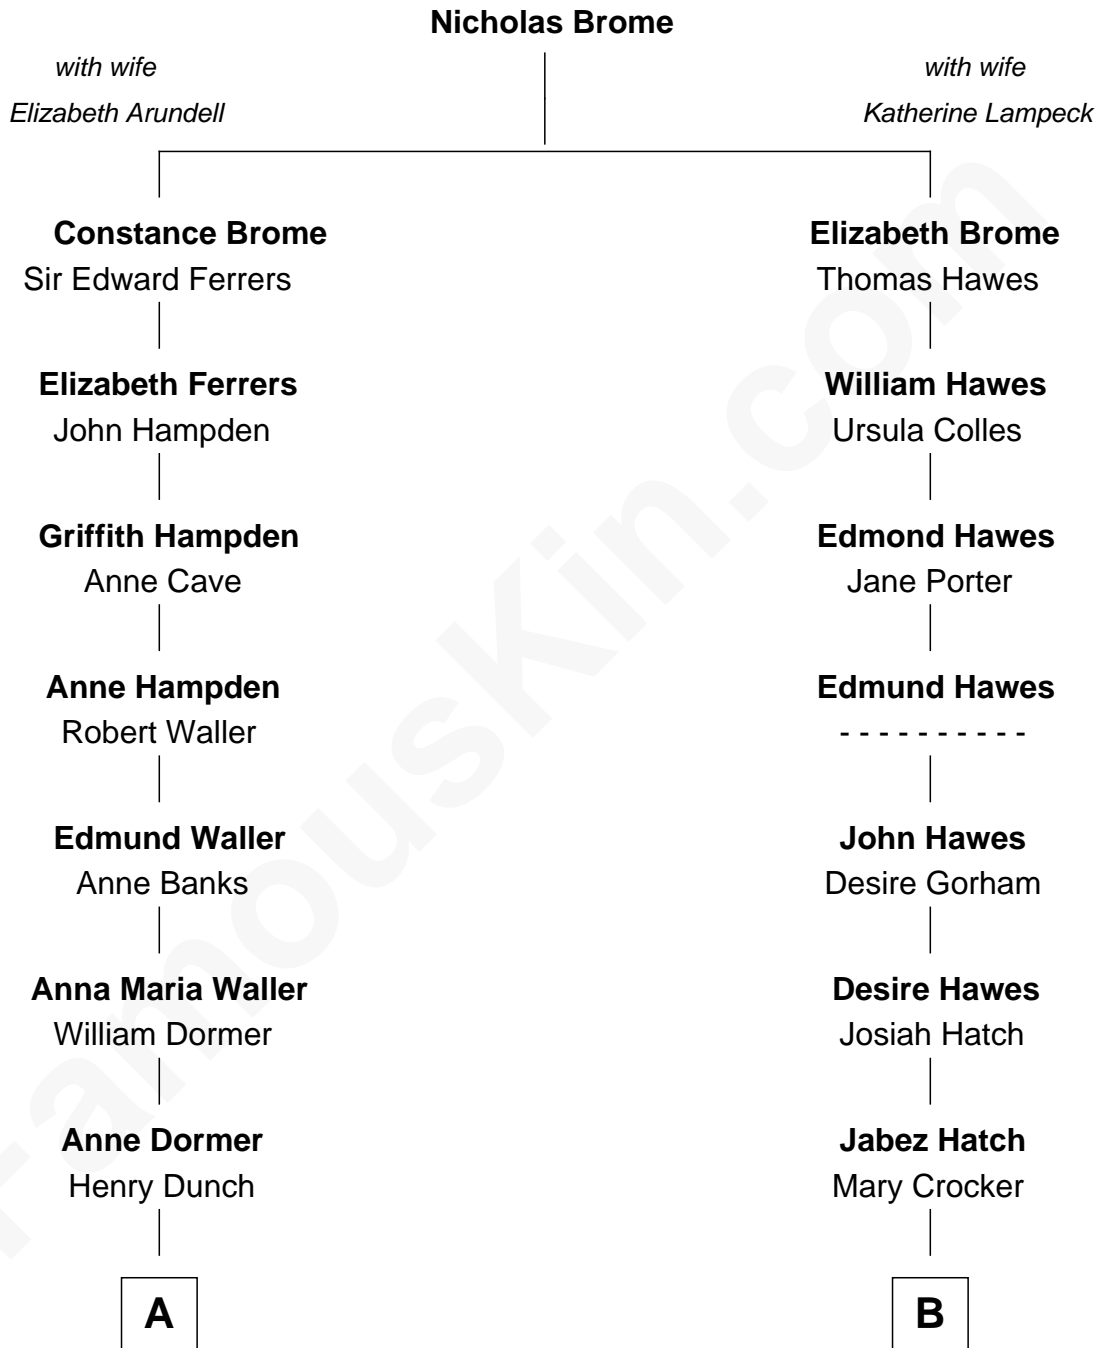

FamousKin.com

Relationship Chart of

Cara Delevingne

Fashion Model and Movie Actress

13th cousin 4 times removed of

Bill Weld

68th Governor of Massachusetts

A

Elizabeth Dunch
Sir Cecil Bishopp

Sir Cecil Bishopp
Anne Boscawen

Catherine Bishopp
Sir Charles Cope

Catherine Anne Cope
Sir George Gordon

Charles Gordon
Mary Antoinette Pegus

Granville Armyne Gordon
Charlotte D'Olier Roe