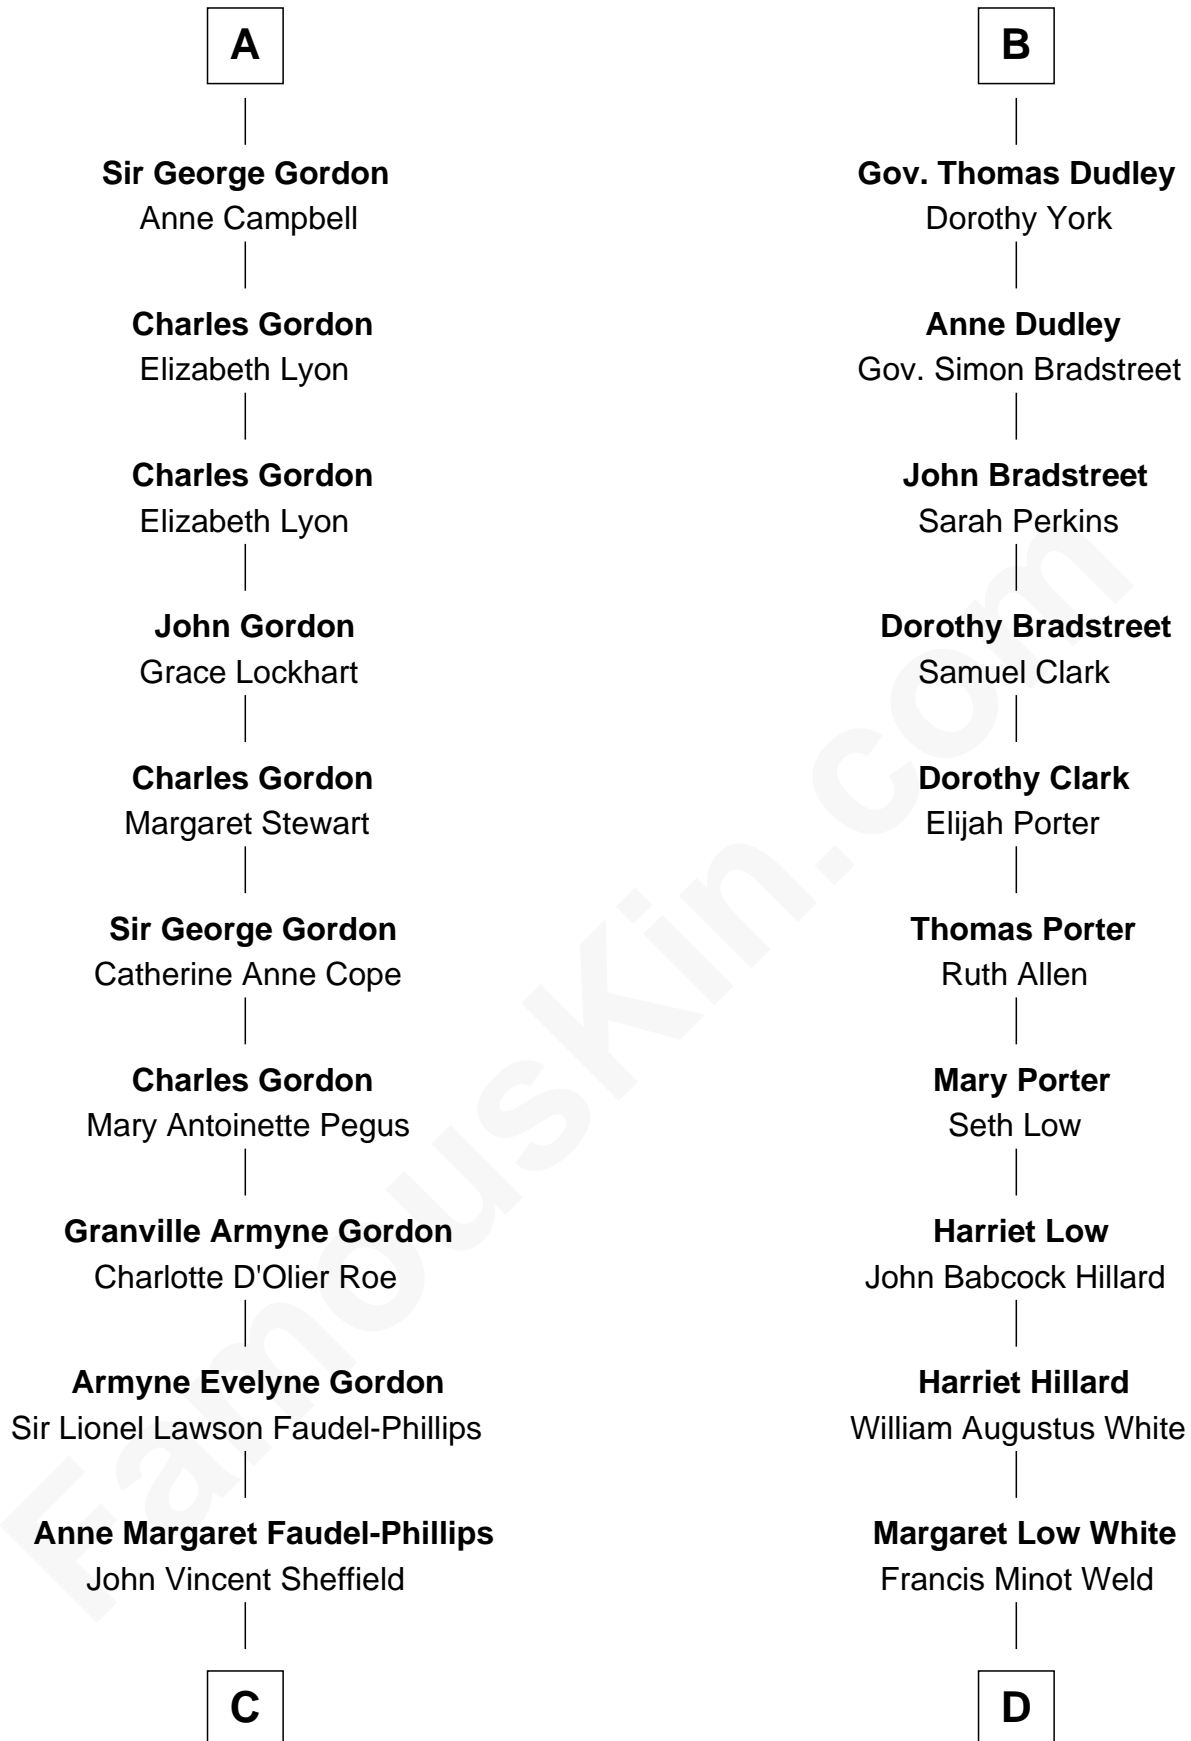

Eleanor Holand

Edward Cherleton

Joyce Cherleton

Sir John Tiptoft

Joyce Tiptoft

Sir Edmund Sutton

Sir Edward Sutton

Cecily Willoughby

Sir John Sutton

Cecily Grey

Sir Henry Dudley

----- Ashton

Probable

Roger Dudley

Susanna Thorne

B

C

Jane Armyne Sheffield
Sir Jocelyn Edward Greville Stevens

Pandora Anne Stevens
Charles Hamar Delevingne

Cara Delevingne
Model and Actress

D

David Weld
Mary Blake Nichols

Bill Weld
68th Governor of Massachusetts