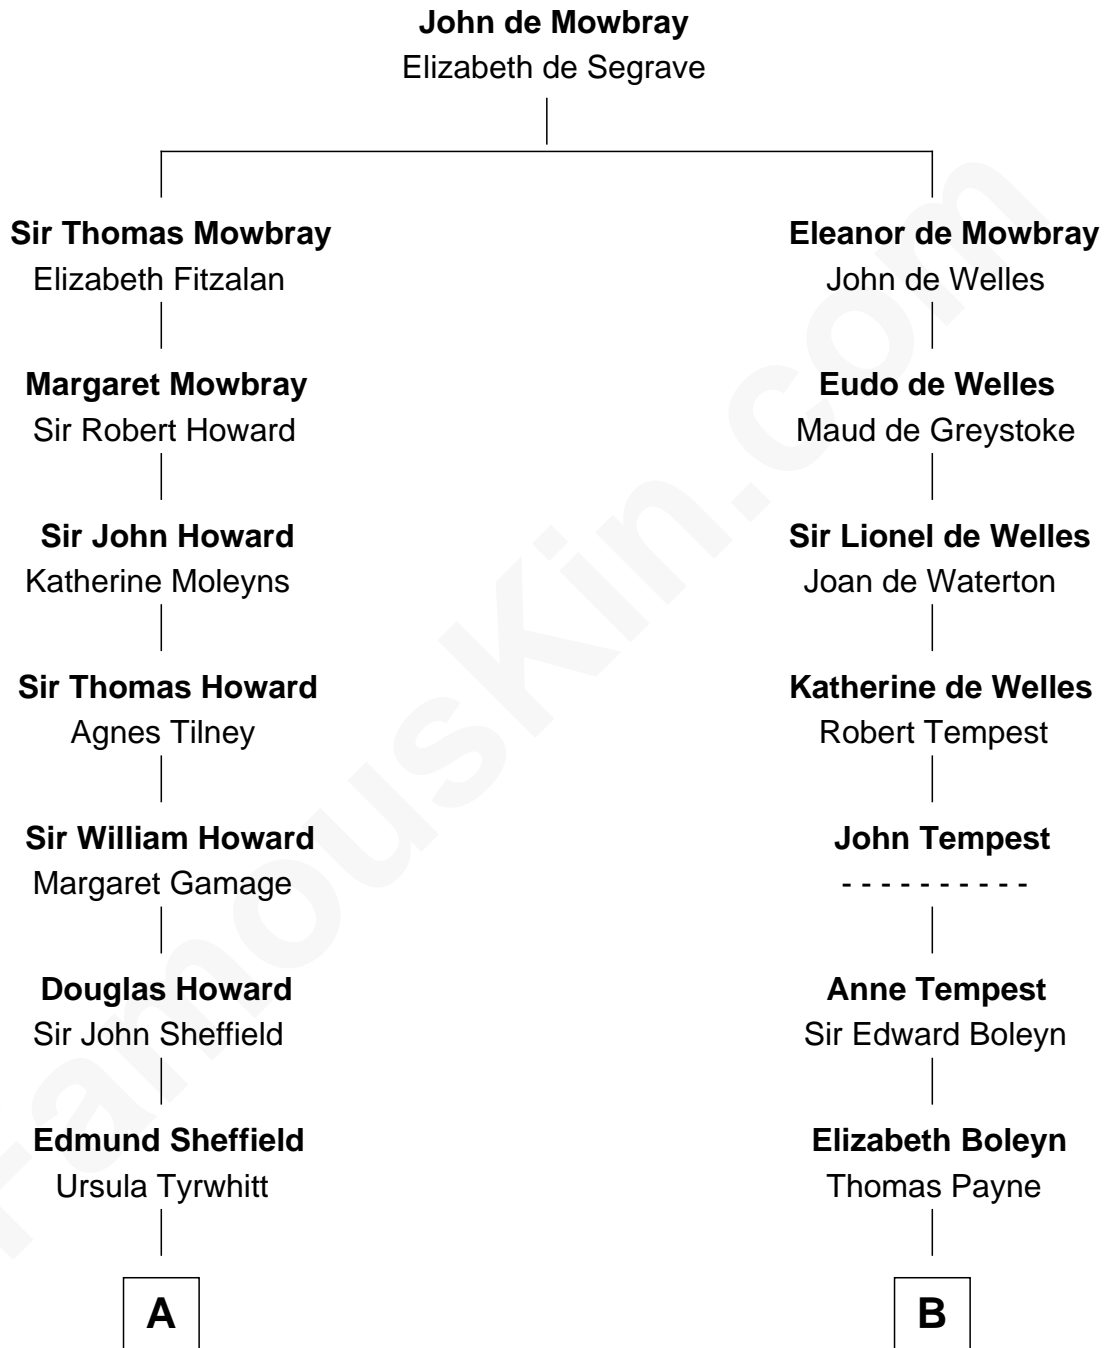

FamousKin.com

Relationship Chart of

Cara Delevingne

Fashion Model and Movie Actress

18th cousin 2 times removed of

Bill Weld

68th Governor of Massachusetts

C

Pandora Anne Stevens
Charles Hamar Delevingne

Cara Delevingne
Model and Actress

D

John Gelston Floyd
Julia Floyd DuBois

Cornelia DuBois Floyd
John Treadwell Nichols

Mary Blake Nichols
David Weld

Bill Weld
68th Governor of Massachusetts