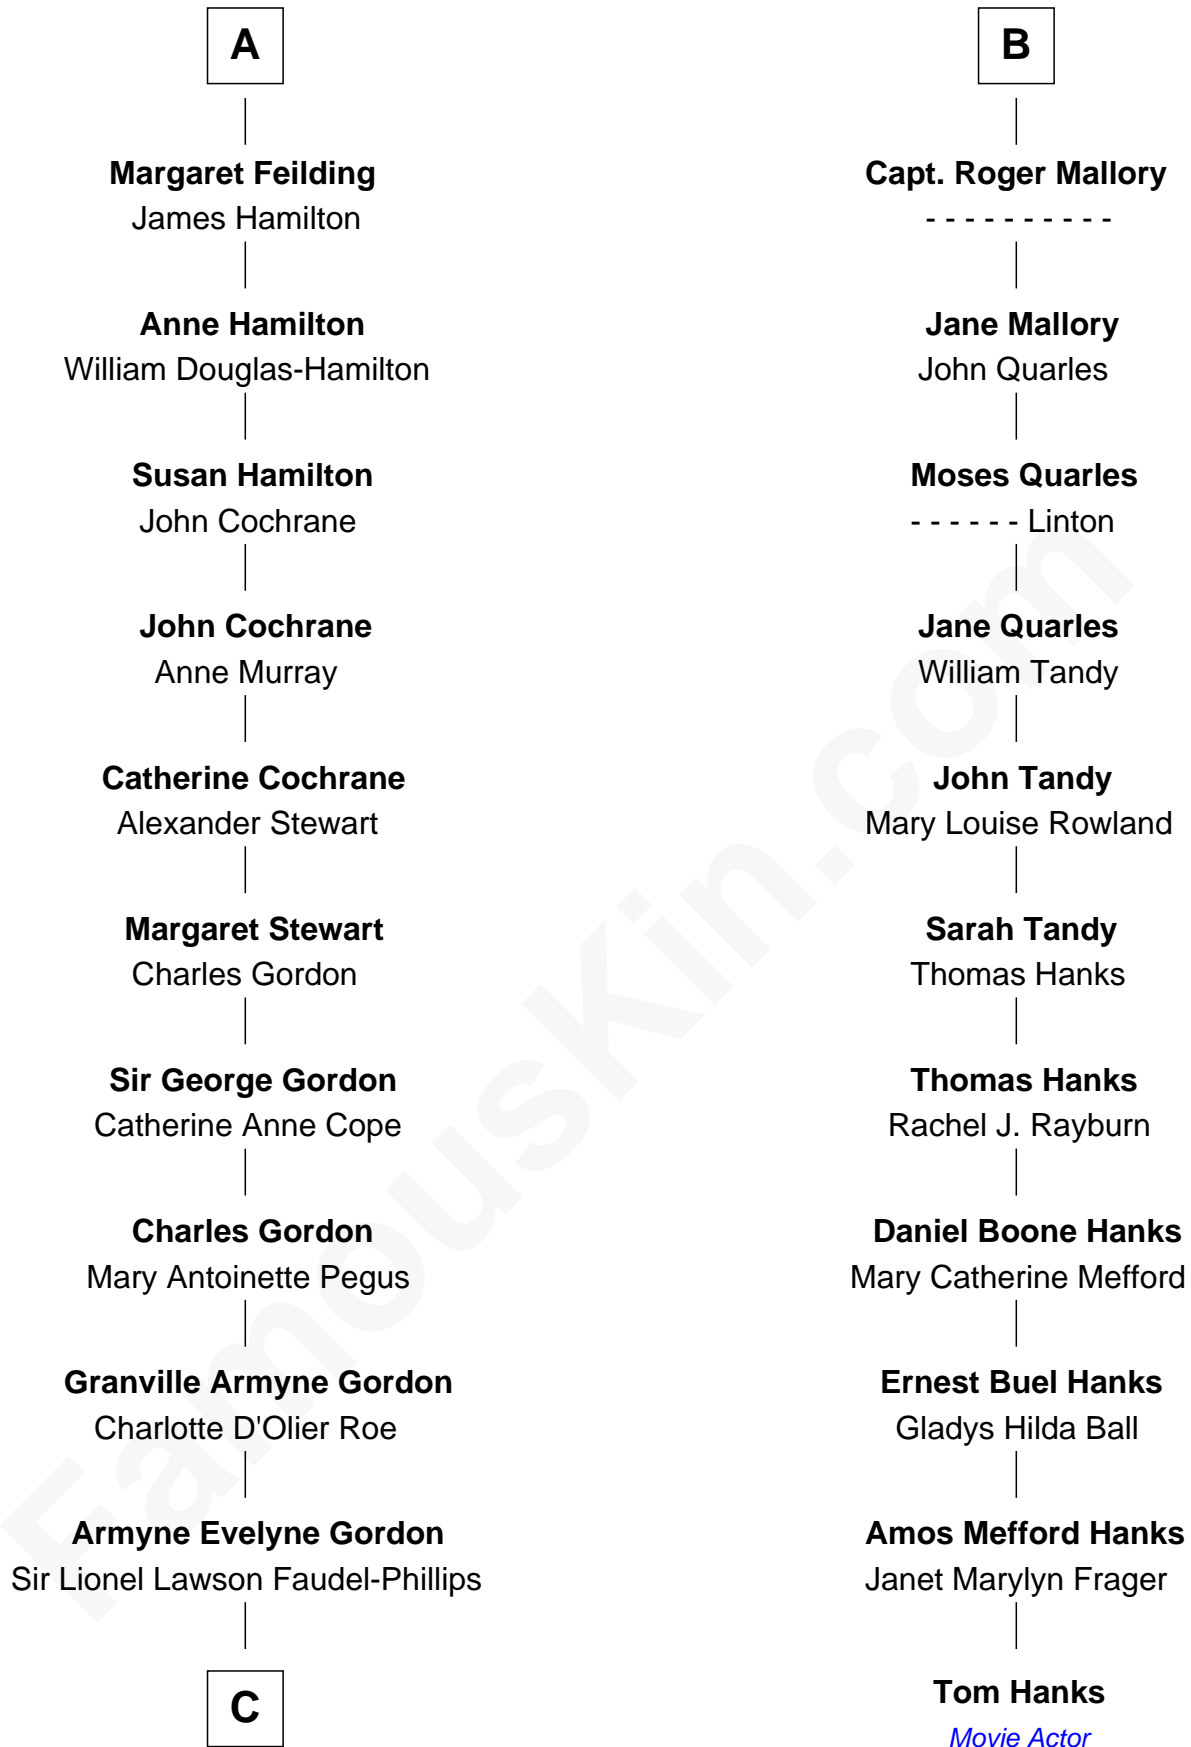

FamousKin.com Relationship Chart of

Cara Delevingne

Fashion Model and Movie Actress

17th cousin 3 times removed of

Tom Hanks

Movie Actor

Sir William FitzHugh

Margery Willoughby

Sir Henry FitzHugh

Alice de Neville

Elizabeth FitzHugh

Sir William Parr

William Parr

Mary Salisbury

Maud Parr

Sir Ralph Lane

Dorothy Lane

Sir William Feilding

Basil Feilding

Elizabeth Aston

William Feilding

Susan Villiers

A

Lora FitzHugh

Ursula Gale

Thomas Mallory

Elizabeth Vaughan

Thomas Mallory

Jane - - - - -

B

C

Anne Margaret Faudel-Phillips