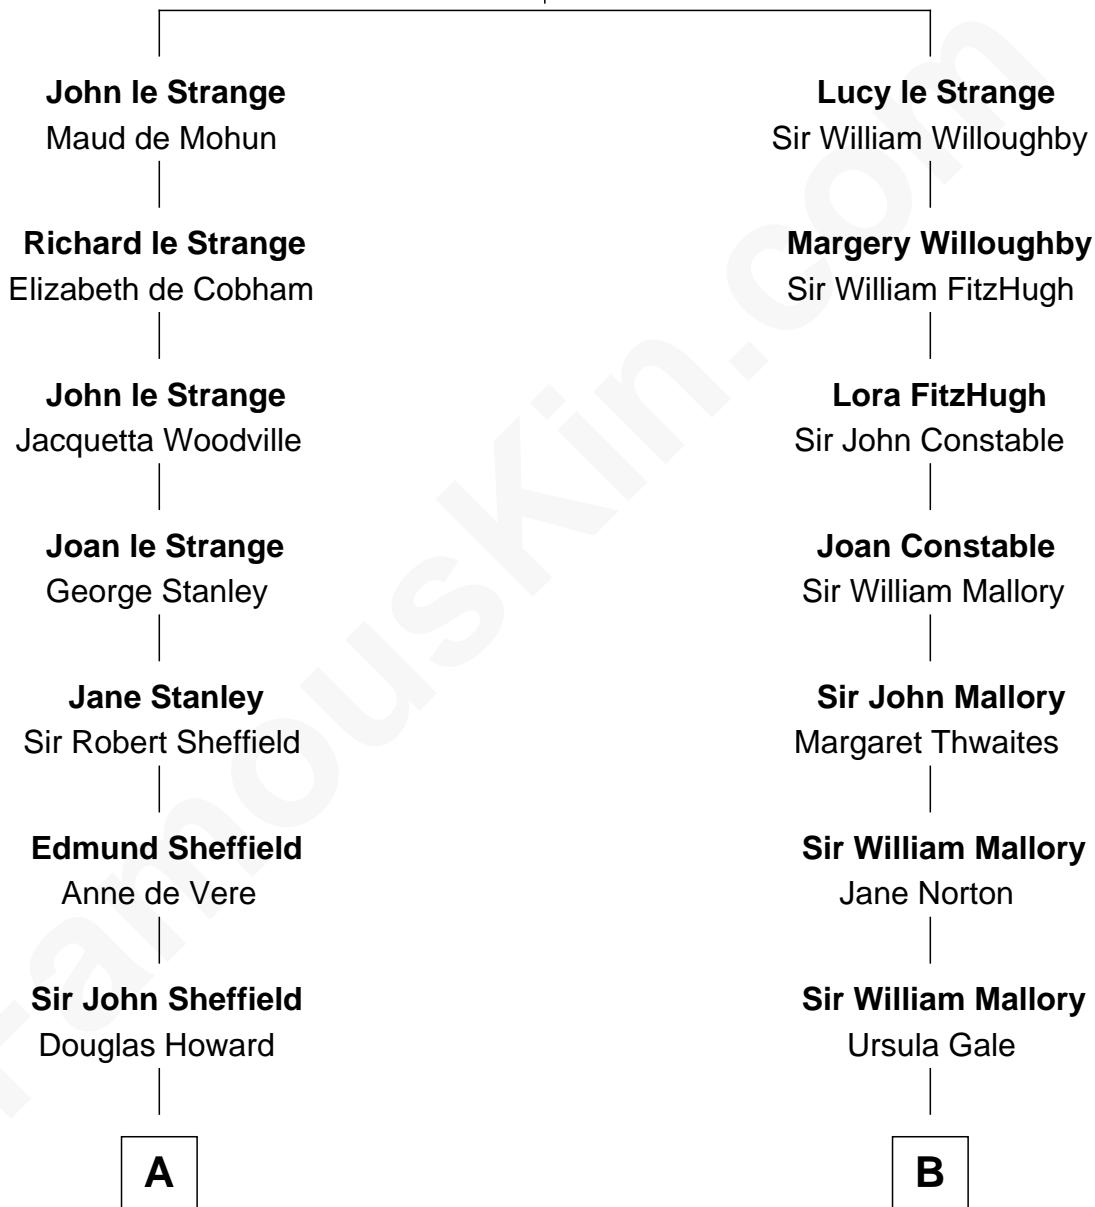

FamousKin.com Relationship Chart of

Cara Delevingne

Fashion Model and Movie Actress

19th cousin of

Tom Hanks

Movie Actor

Sir Roger le Strange

Aline Fitzalan

C

Jane Armyne Sheffield
Sir Jocelyn Edward Greville Stevens

Pandora Anne Stevens
Charles Hamar Delevingne

Cara Delevingne
Model and Actress

D

Ernest Buel Hanks
Gladys Hilda Ball

Amos Mefford Hanks
Janet Marylyn Frager