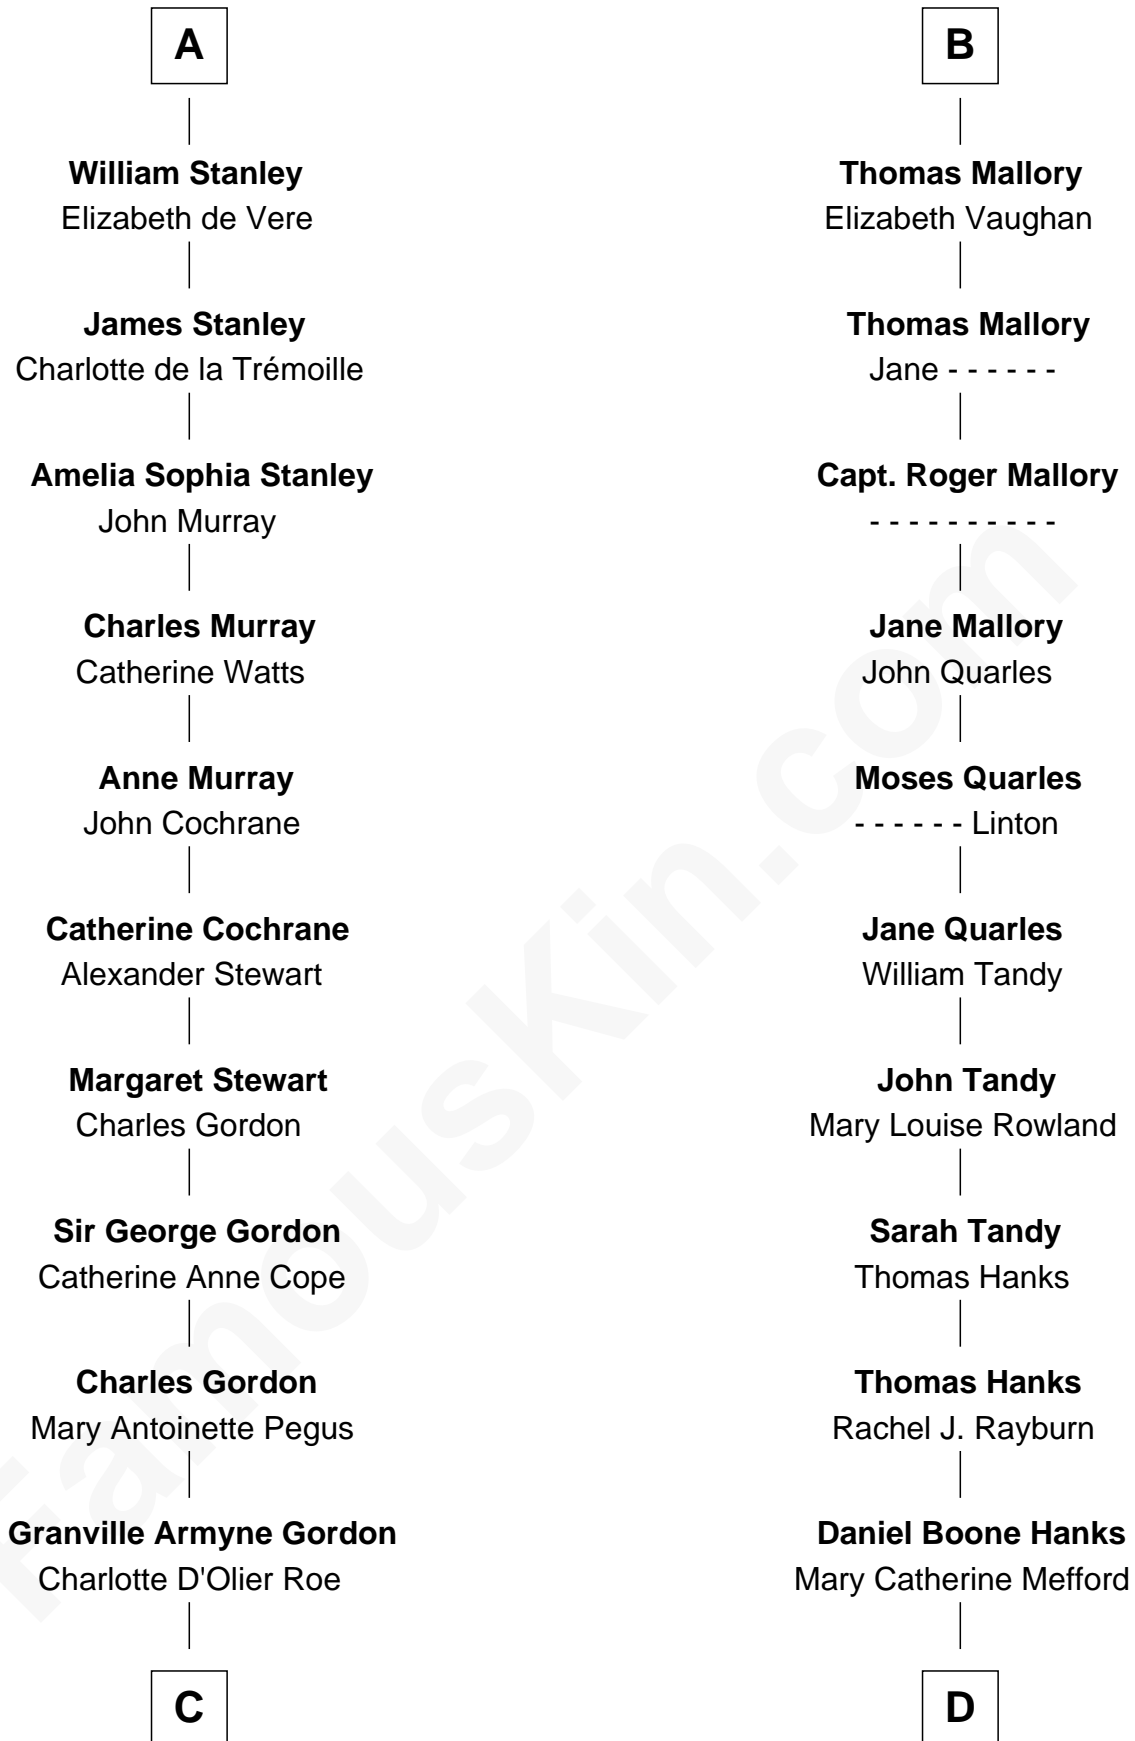

FamousKin.com

Relationship Chart of

Cara Delevingne

Fashion Model and Movie Actress

19th cousin 2 times removed of

Tom Hanks

Movie Actor

Sir Robert Grey
Lora de St. Quintin

C

Armyne Evelyne Gordon
Sir Lionel Lawson Faudel-Phillips

Anne Margaret Faudel-Phillips
John Vincent Sheffield

Jane Armyne Sheffield
Sir Jocelyn Edward Greville Stevens

Pandora Anne Stevens
Charles Hamar Delevingne

Cara Delevingne
Model and Actress

D

Ernest Buel Hanks
Gladys Hilda Ball

Amos Mefford Hanks
Janet Marylyn Frager

Tom Hanks
Movie Actor