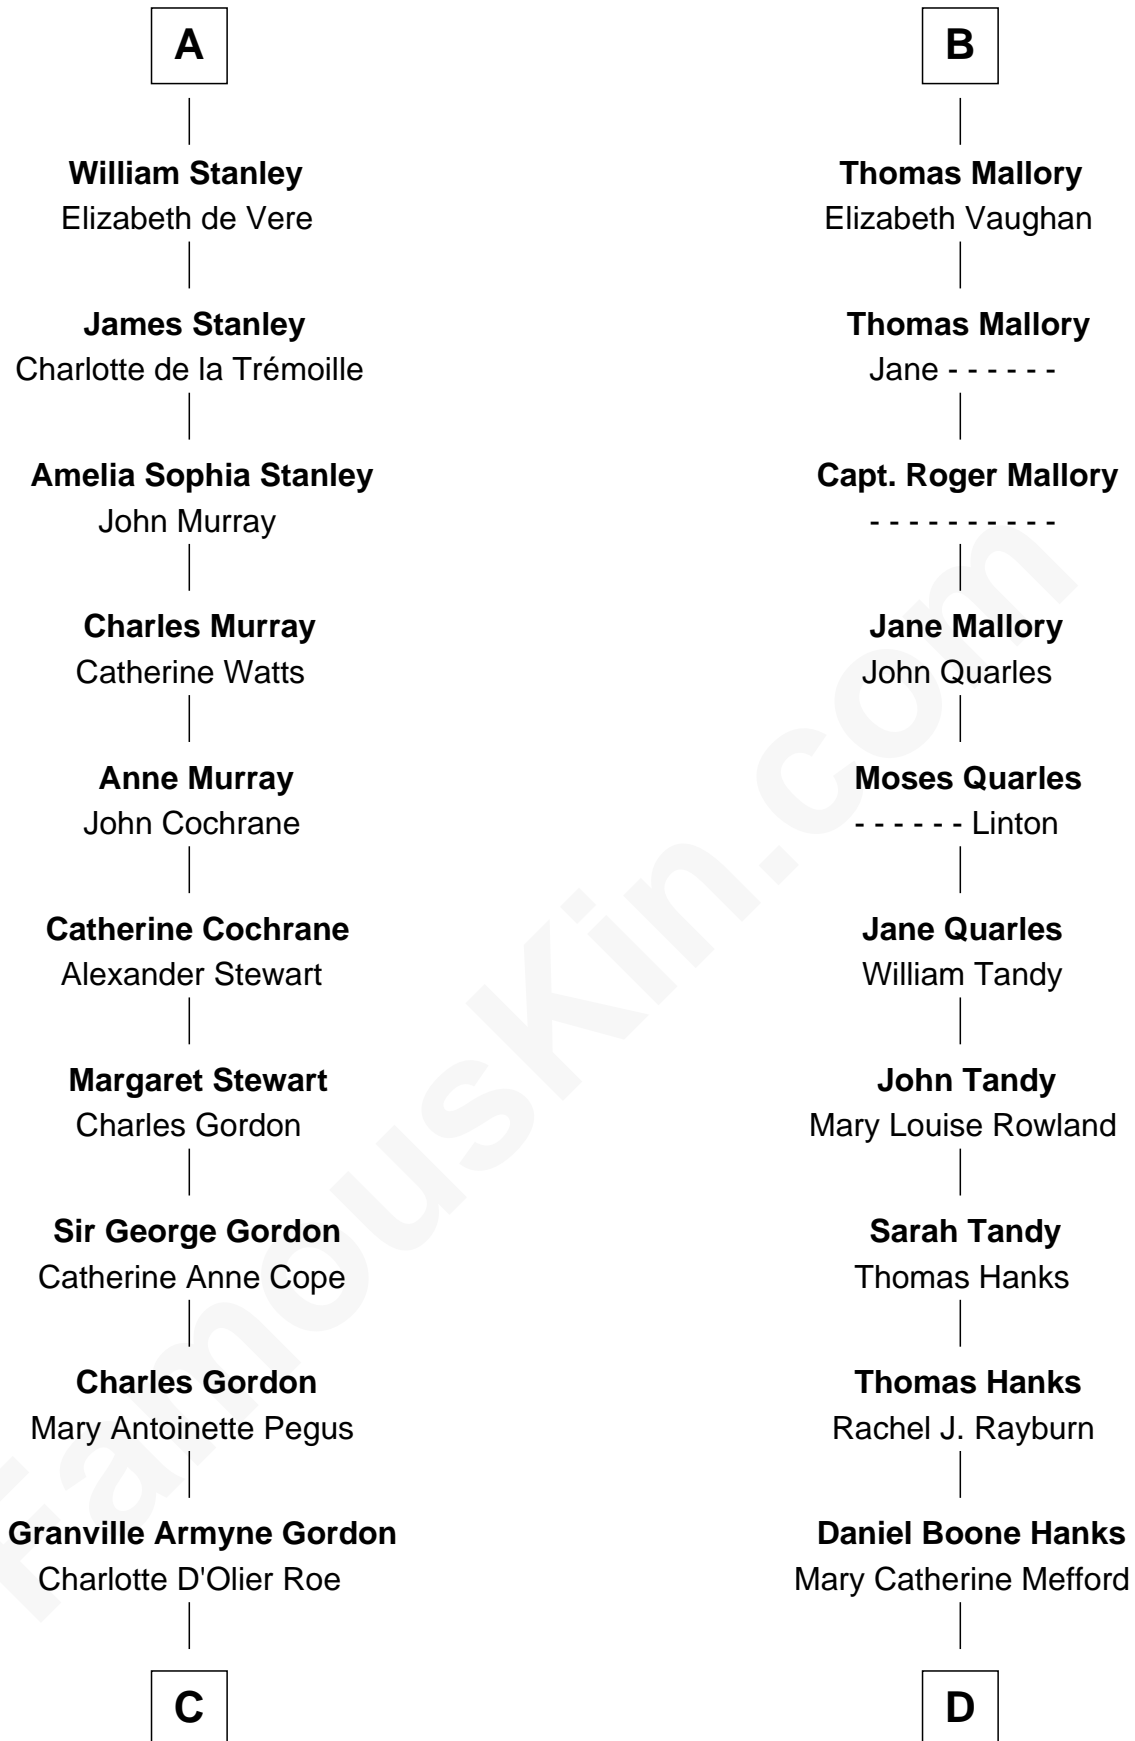

FamousKin.com

Relationship Chart of

Cara Delevingne

Fashion Model and Movie Actress

19th cousin 2 times removed of

Tom Hanks

Movie Actor

Henry Fitzhugh

Joan Scrope

C

Armyne Evelyne Gordon
Sir Lionel Lawson Faudel-Phillips

Anne Margaret Faudel-Phillips
John Vincent Sheffield

Jane Armyne Sheffield
Sir Jocelyn Edward Greville Stevens

Pandora Anne Stevens
Charles Hamar Delevingne

Cara Delevingne
Model and Actress

D

Ernest Buel Hanks
Gladys Hilda Ball

Amos Mefford Hanks
Janet Marylyn Frager

Tom Hanks
Movie Actor