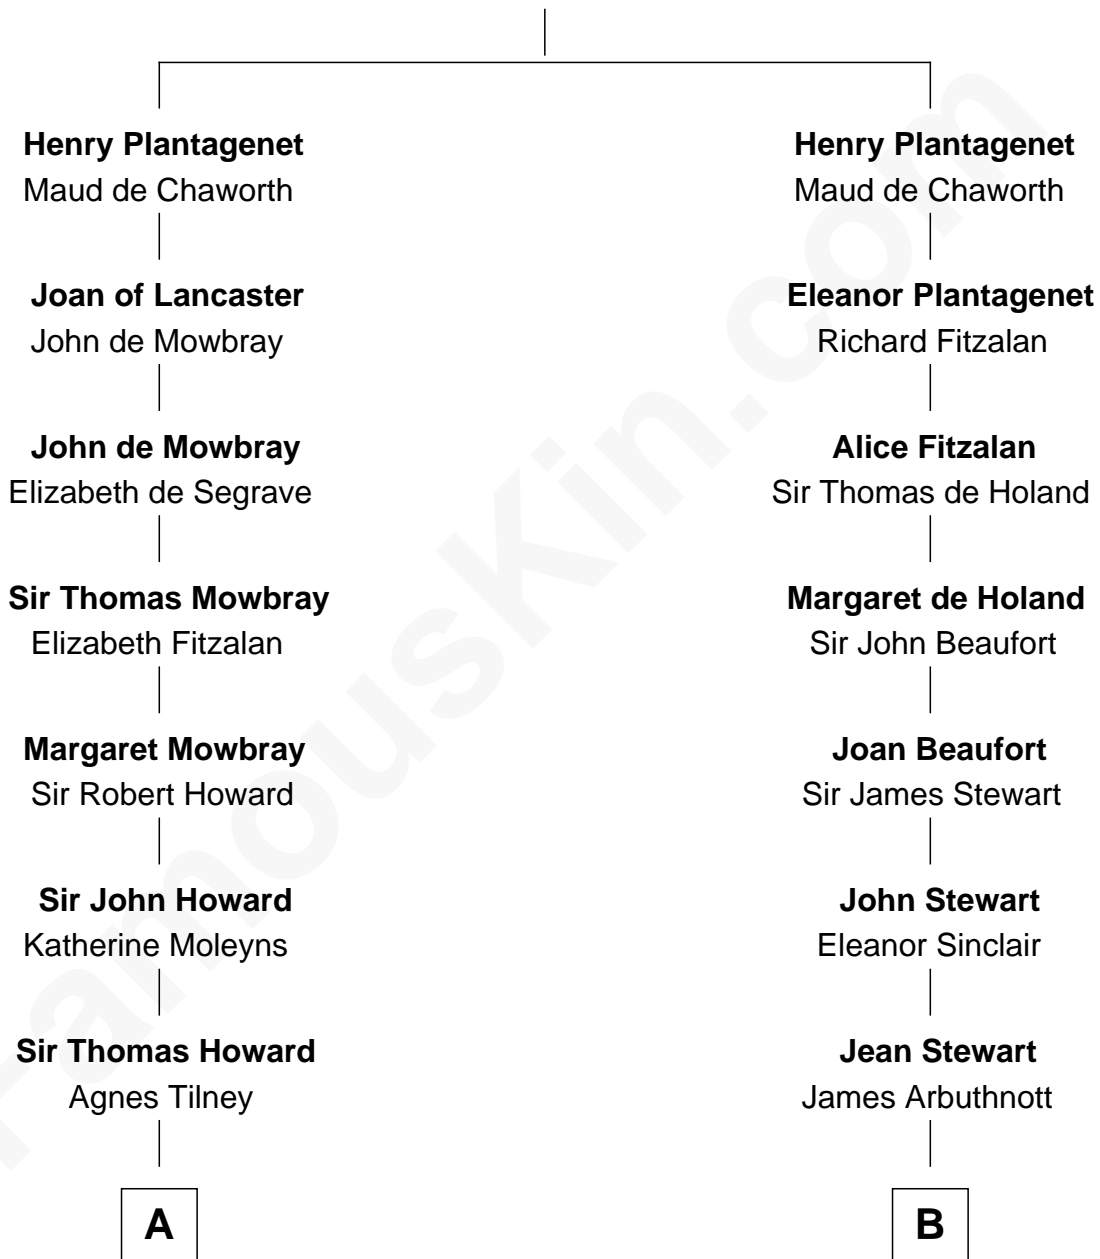

FamousKin.com

Relationship Chart of

Cara Delevingne

Fashion Model and Movie Actress

17th cousin 4 times removed of

Helen Keller

Author and Activist

Edmund Plantagenet

Blanche of Artois

C

—
Sir Berkeley Digby George Sheffield

Julia Mary de Tuyll van Serooskerken

—
John Vincent Sheffield

Anne Margaret Faudel-Phillips

—
Jane Armyne Sheffield

Sir Jocelyn Edward Greville Stevens