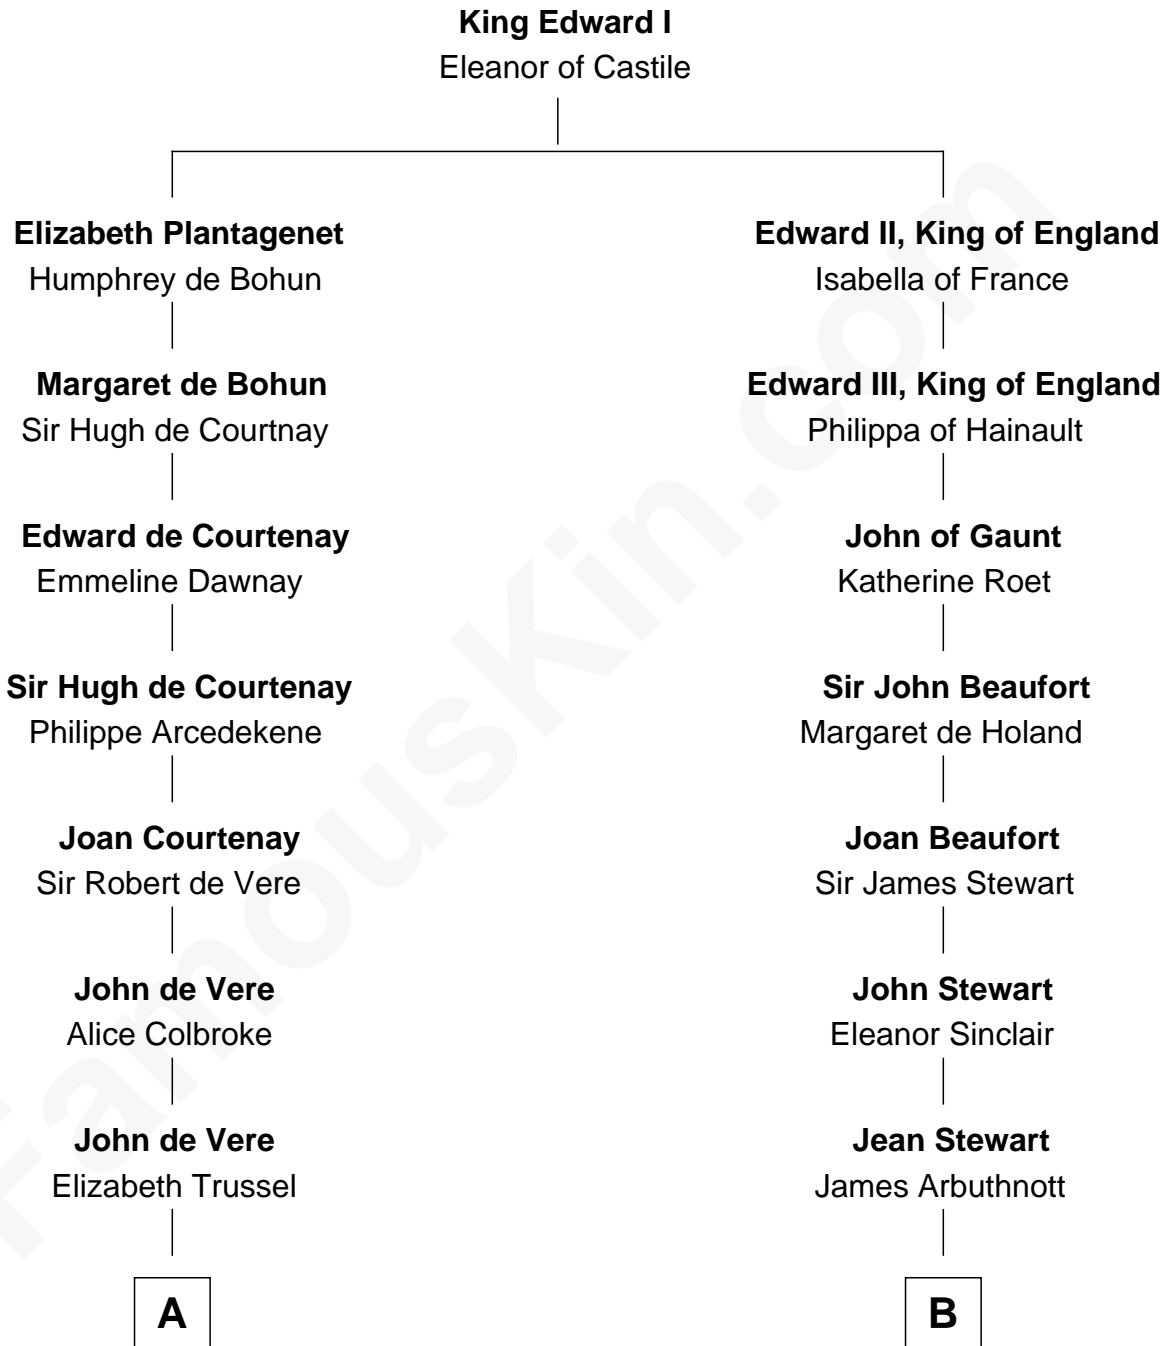

FamousKin.com

Relationship Chart of

Cara Delevingne

Fashion Model and Movie Actress

17th cousin 4 times removed of

Helen Keller

Author and Activist

C

Sir Berkeley Digby George Sheffield

Julia Mary de Tuyll van Serooskerken

John Vincent Sheffield

Anne Margaret Faudel-Phillips

Jane Armyne Sheffield

Sir Jocelyn Edward Greville Stevens

Pandora Anne Stevens

Charles Hamar Delevingne