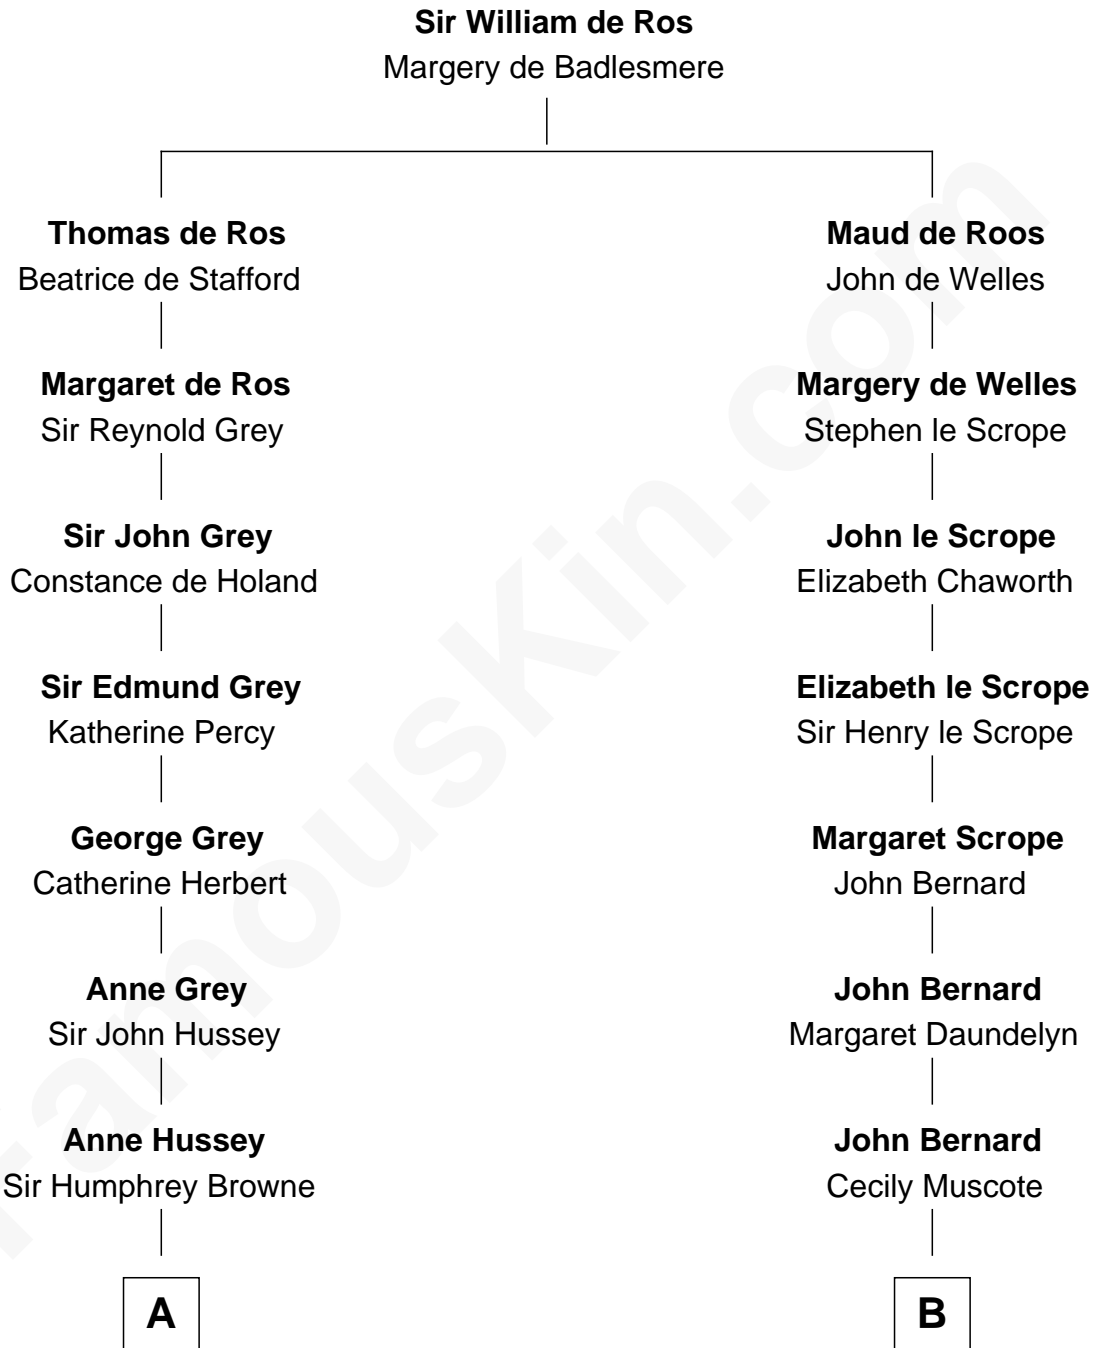

## Relationship Chart of

### Cara Delevingne

*Fashion Model and Movie Actress*

16th cousin 5 times removed of

**Helen Keller**

*Author and Activist*

**C**

Armyne Evelyne Gordon

Sir Lionel Lawson Faudel-Phillips

Anne Margaret Faudel-Phillips

John Vincent Sheffield

Jane Armyne Sheffield

Sir Jocelyn Edward Greville Stevens

Pandora Anne Stevens

Charles Hamar Delevingne

**Cara Delevingne**

*Model and Actress*