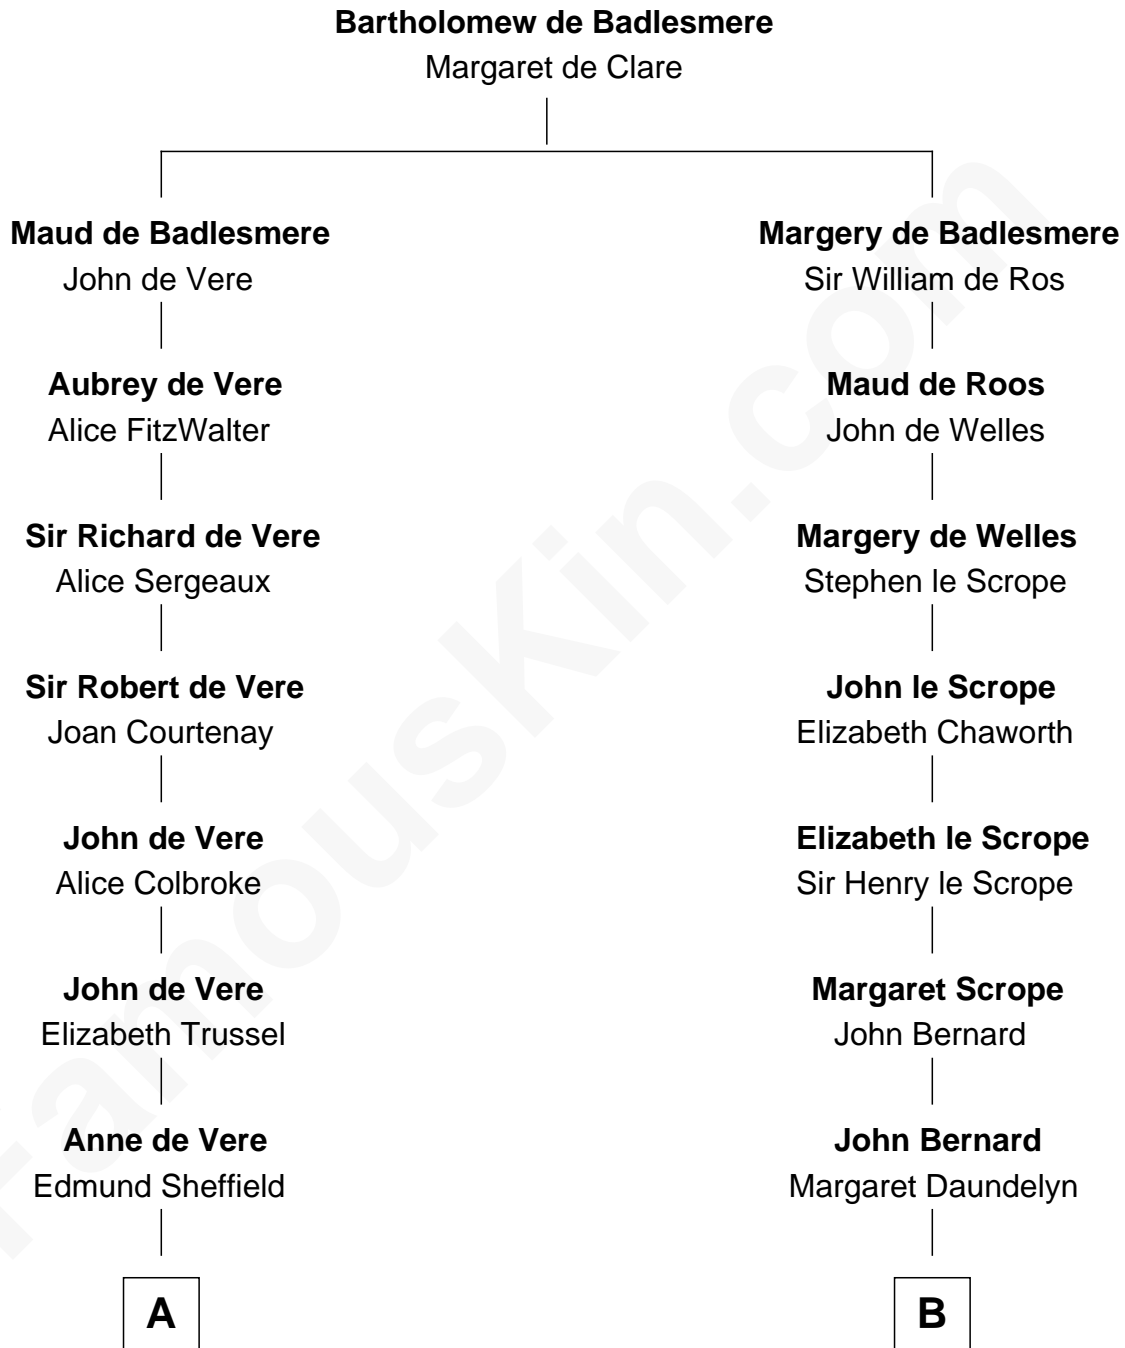

FamousKin.com

Relationship Chart of

Cara Delevingne

Fashion Model and Movie Actress

17th cousin 3 times removed of

Helen Keller

Author and Activist

C

John Vincent Sheffield
Anne Margaret Faudel-Phillips

Jane Armyne Sheffield
Sir Jocelyn Edward Greville Stevens

Pandora Anne Stevens
Charles Hamar Delevingne

Cara Delevingne
Model and Actress