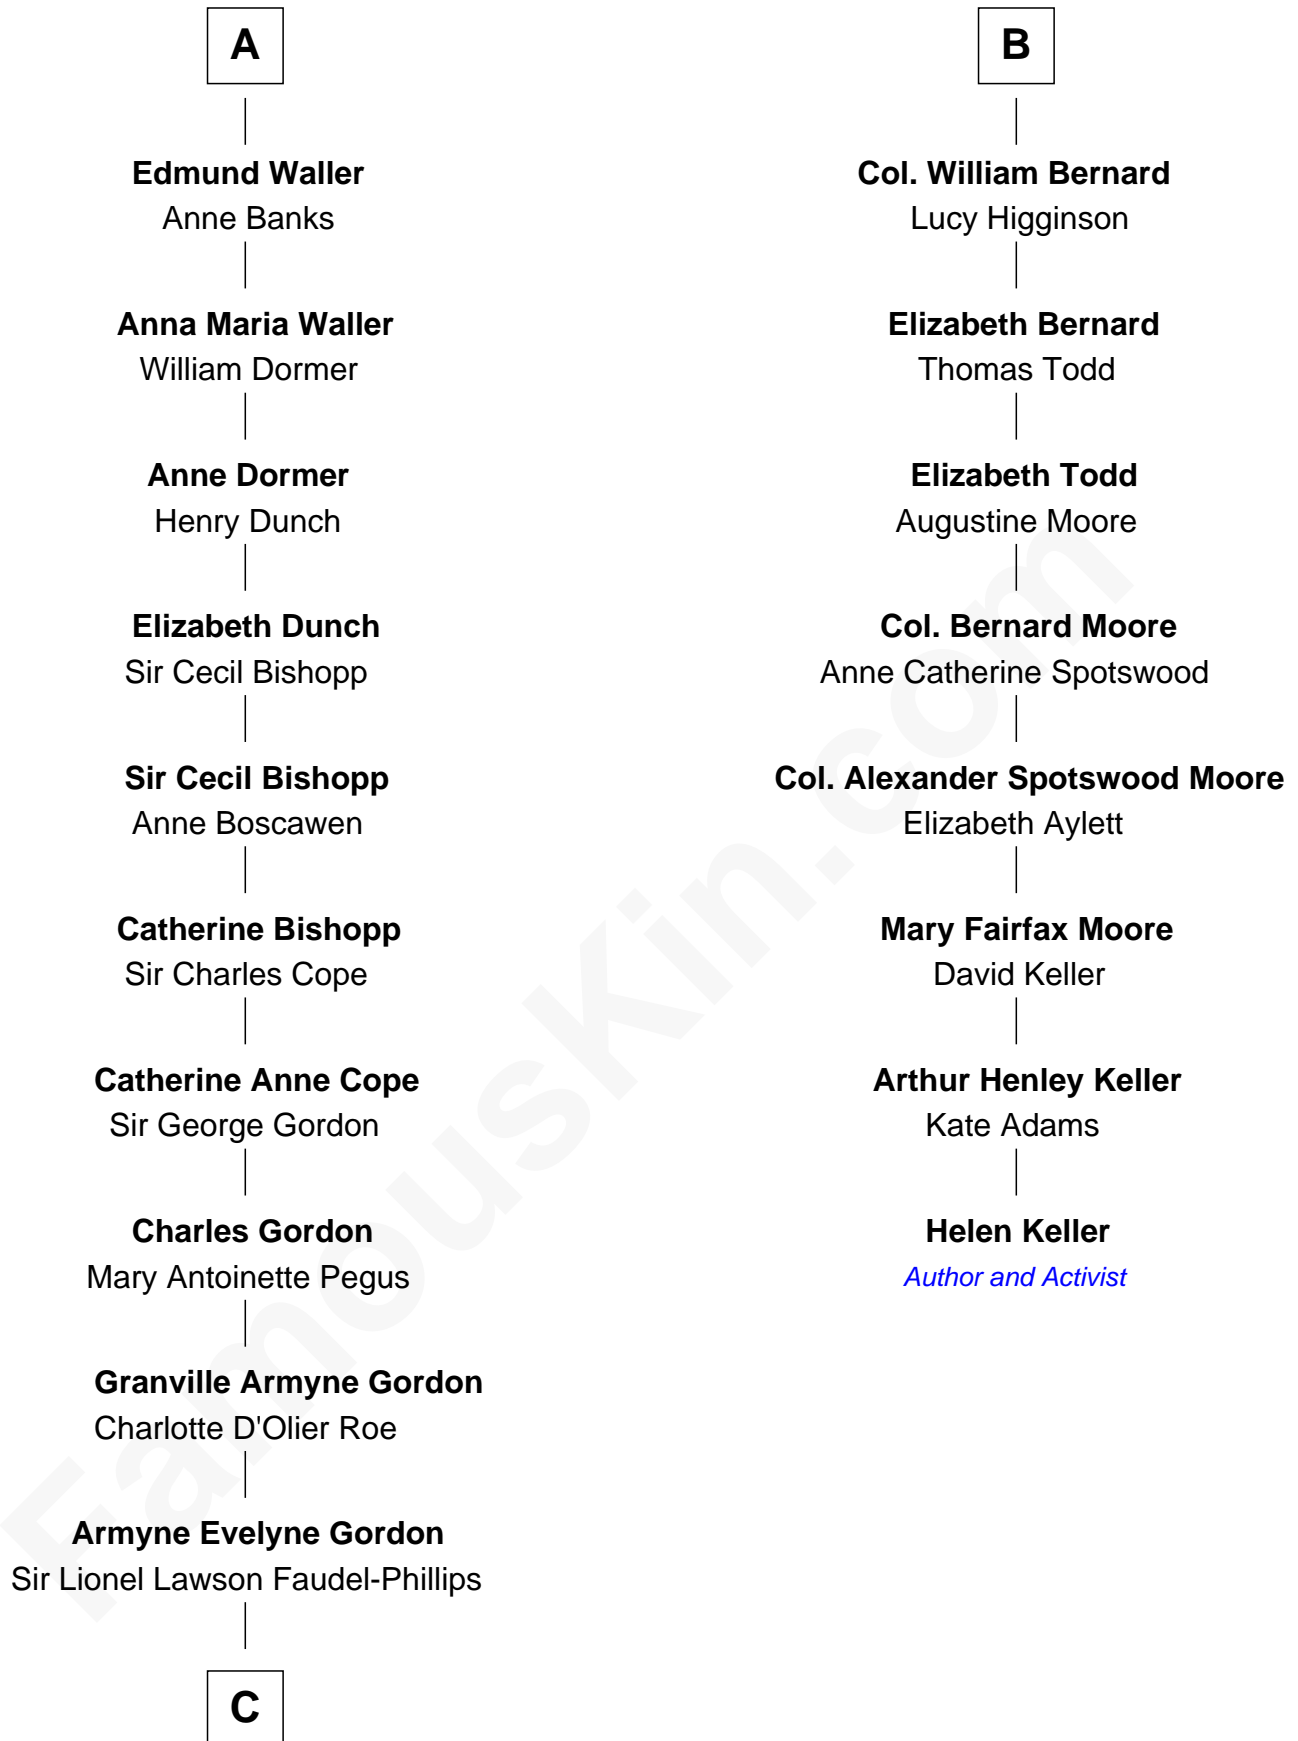

FamousKin.com

Relationship Chart of

Cara Delevingne

Fashion Model and Movie Actress

14th cousin 6 times removed of

Helen Keller

Author and Activist

Stephen le Scrope

John Bernard

Cecily Muscote

Francis Bernard

Alice Hazlewood

Sir Francis Bernard

Mary Woolhouse

B

C