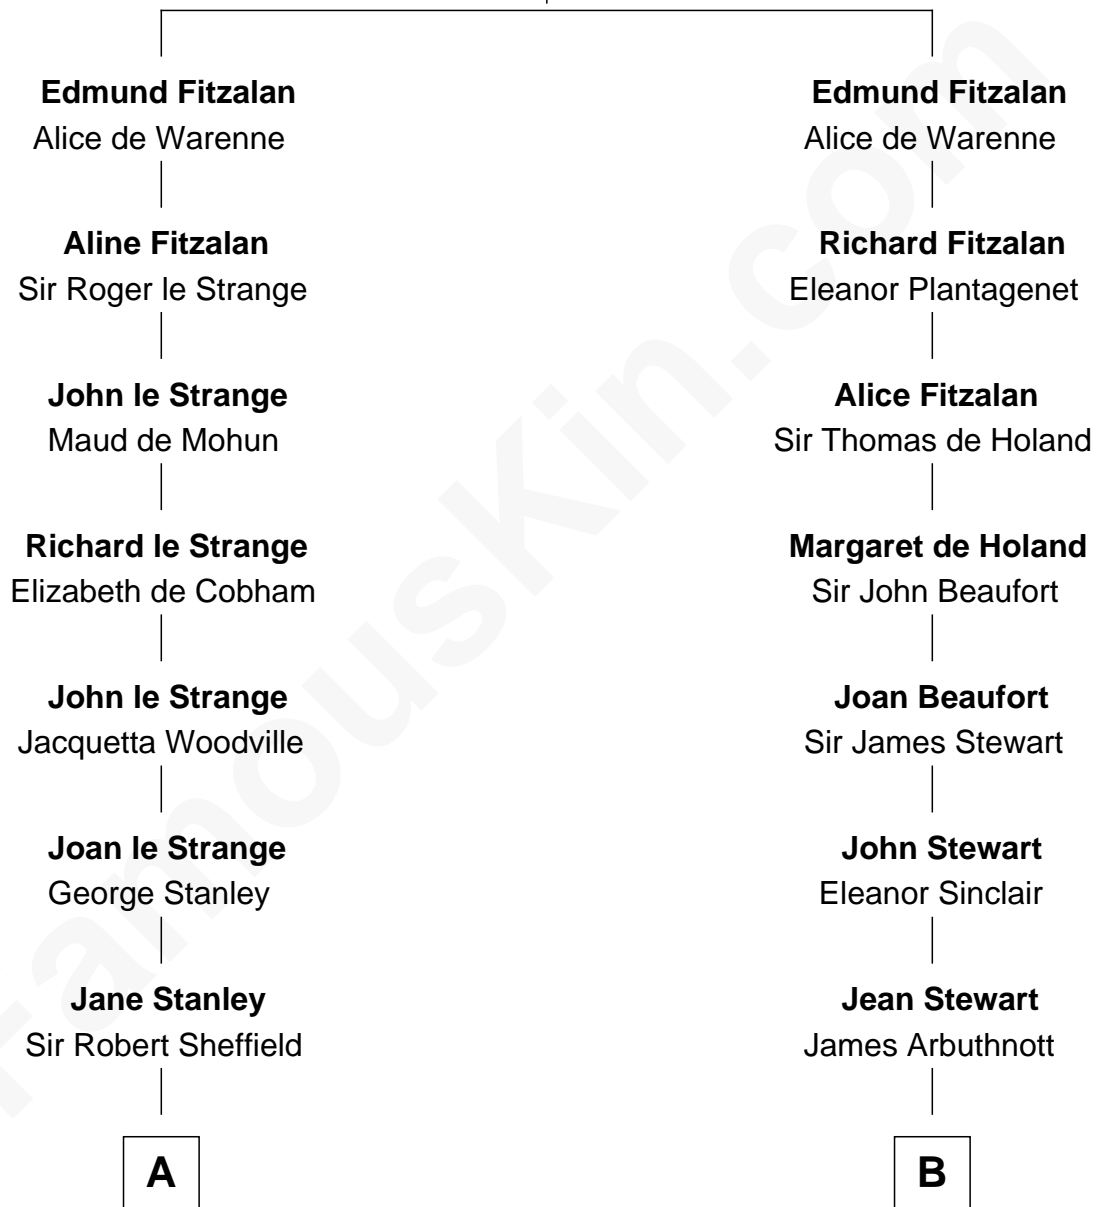

## Relationship Chart of

### Cara Delevingne

*Fashion Model and Movie Actress*

17th cousin 4 times removed of

**Helen Keller**

*Author and Activist*

**Richard Fitzalan**

Alice de Saluzzo

**C**

**Sir Berkeley Digby George Sheffield**

Julia Mary de Tuyll van Serooskerken

**John Vincent Sheffield**

Anne Margaret Faudel-Phillips

**Jane Armyne Sheffield**

Sir Jocelyn Edward Greville Stevens

**Pandora Anne Stevens**