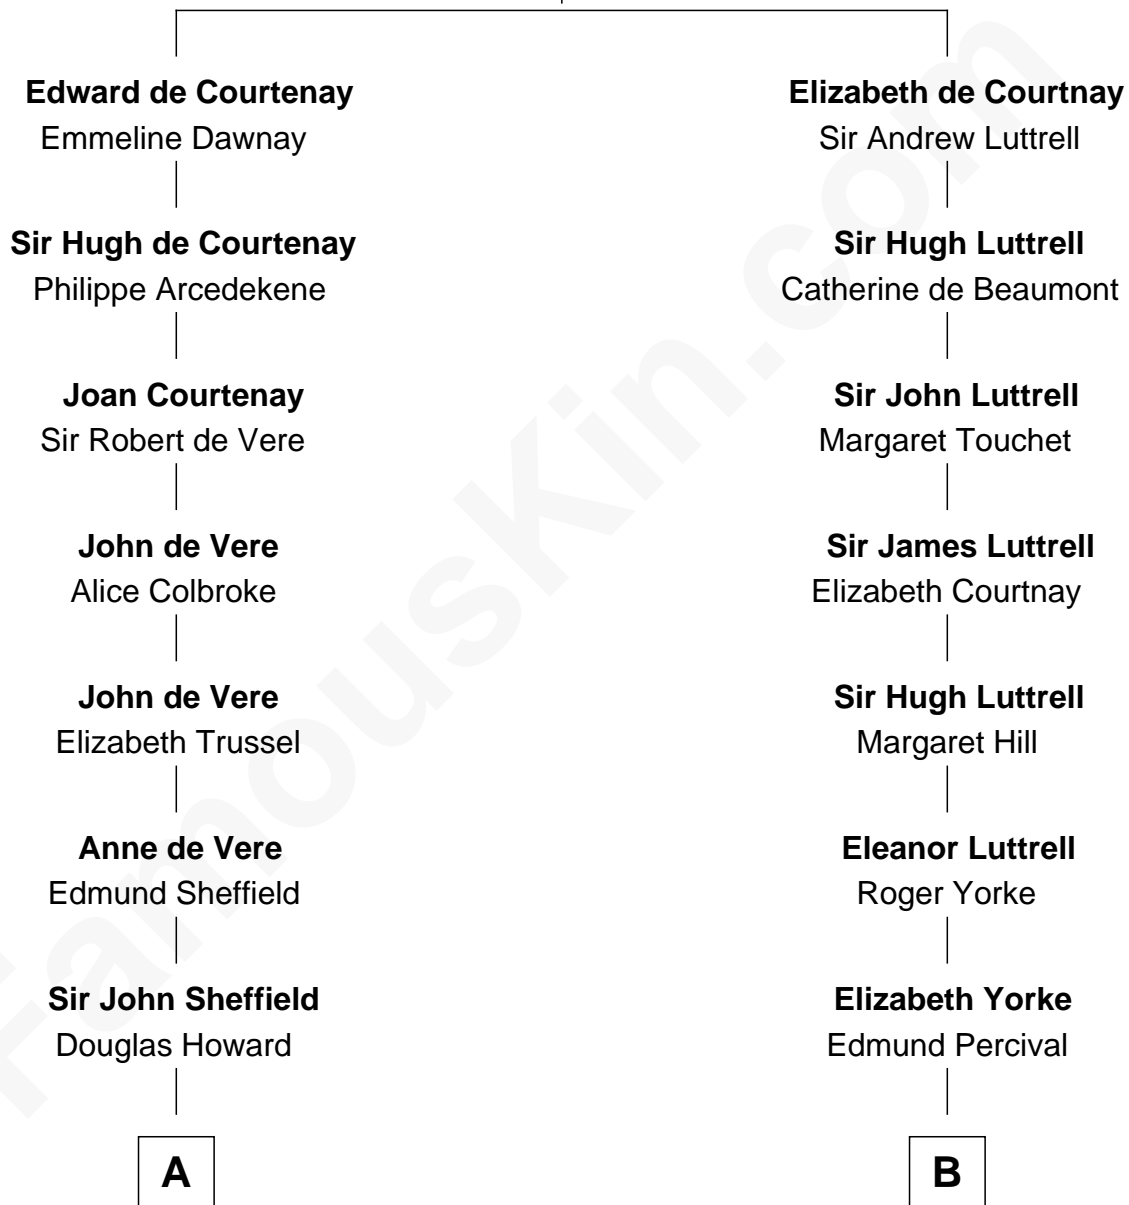

FamousKin.com

Relationship Chart of

Cara Delevingne

Fashion Model and Movie Actress

18th cousin 1 time removed of

Leverett Saltonstall

55th Governor of Massachusetts

Sir Hugh de Courtenay

Margaret de Bohun

C

Jane Armyne Sheffield

Sir Jocelyn Edward Greville Stevens

Pandora Anne Stevens

Charles Hamar Delevingne

Cara Delevingne

Model and Actress

D

Eleanor Brooks

Richard Middlecott Saltonstall

Leverett Saltonstall

55th Governor of Massachusetts

FamousKin.com