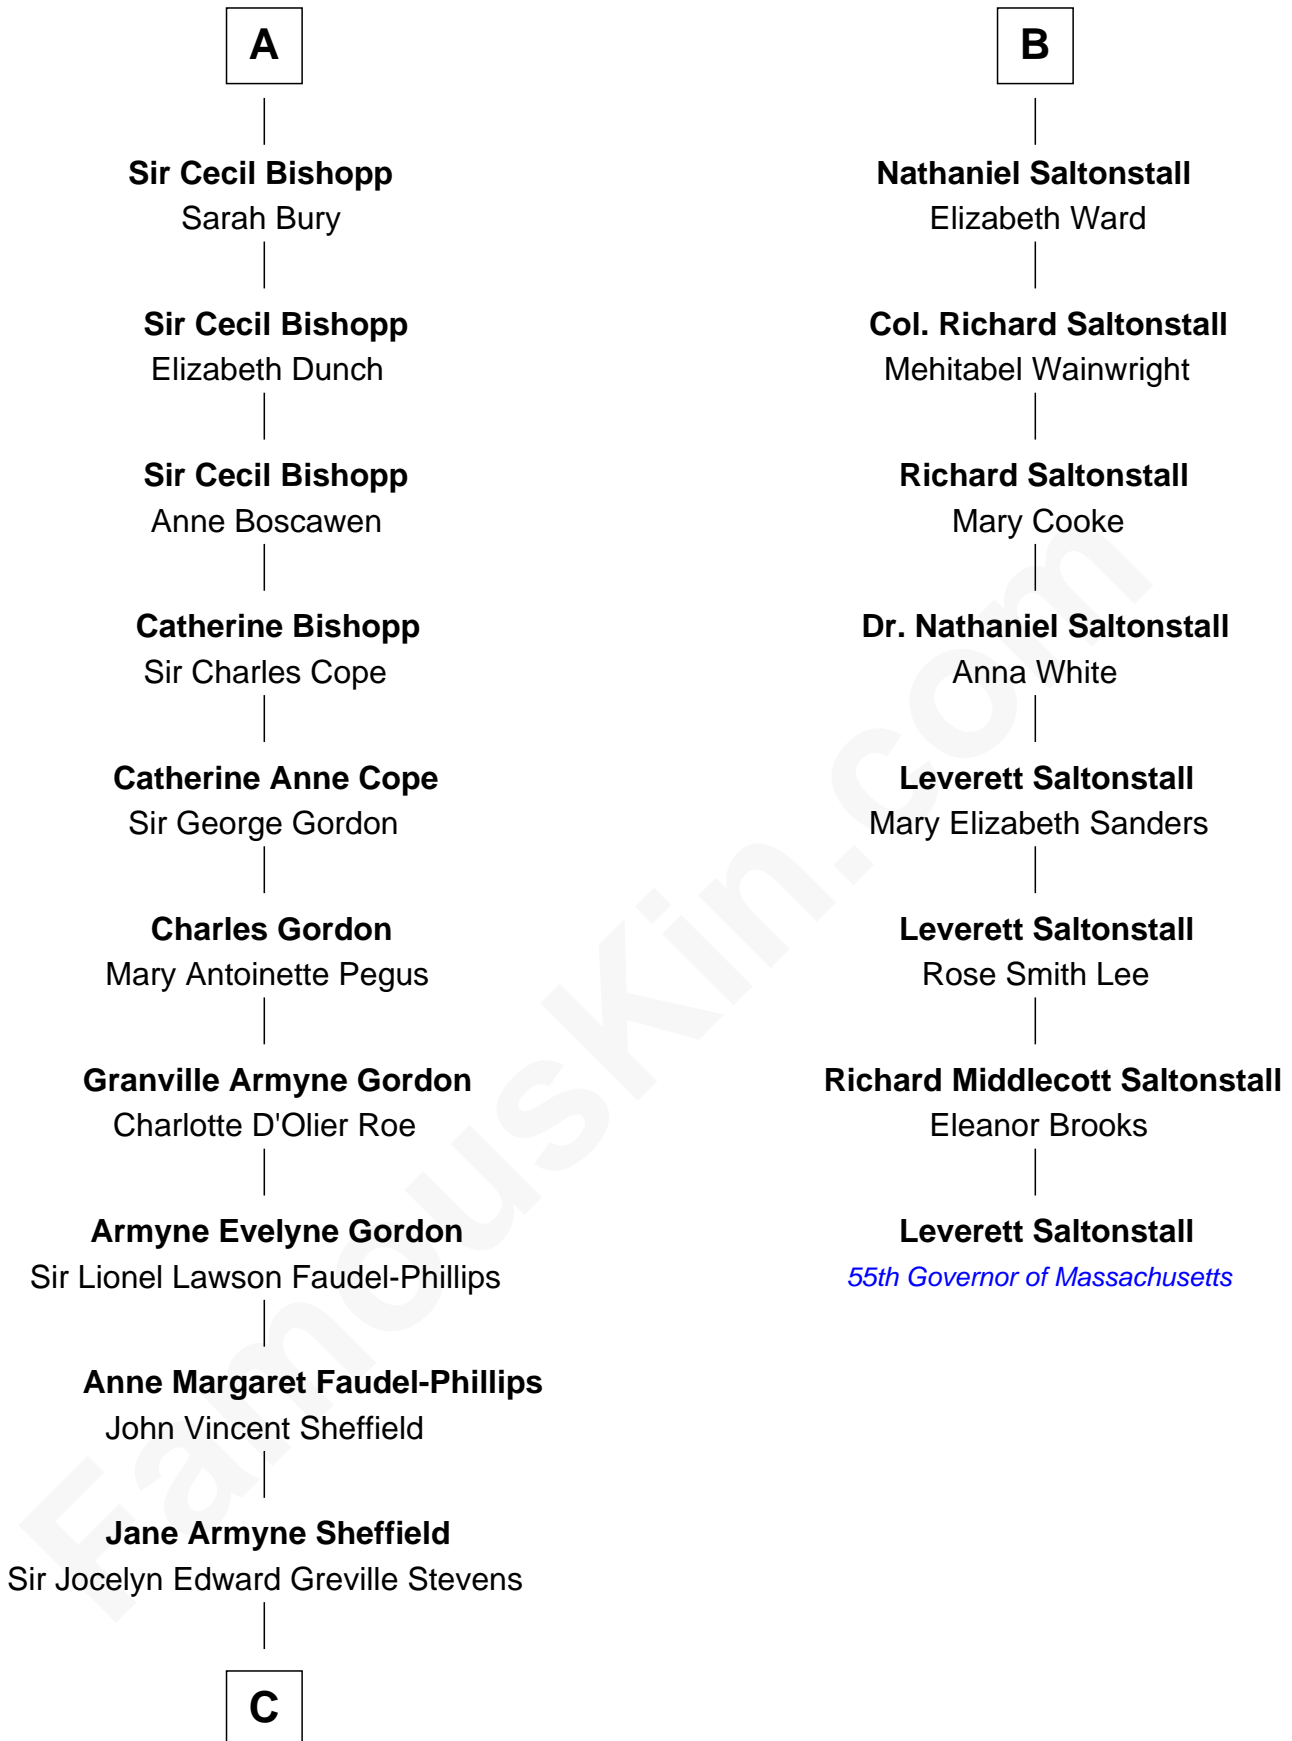

FamousKin.com

Relationship Chart of

Cara Delevingne

Fashion Model and Movie Actress

14th cousin 4 times removed of

Leverett Saltonstall

55th Governor of Massachusetts

Sir John Bouchier

Margaret Berners

C

Pandora Anne Stevens
Charles Hamar Delevingne

Cara Delevingne
Model and Actress

FamousKin.com