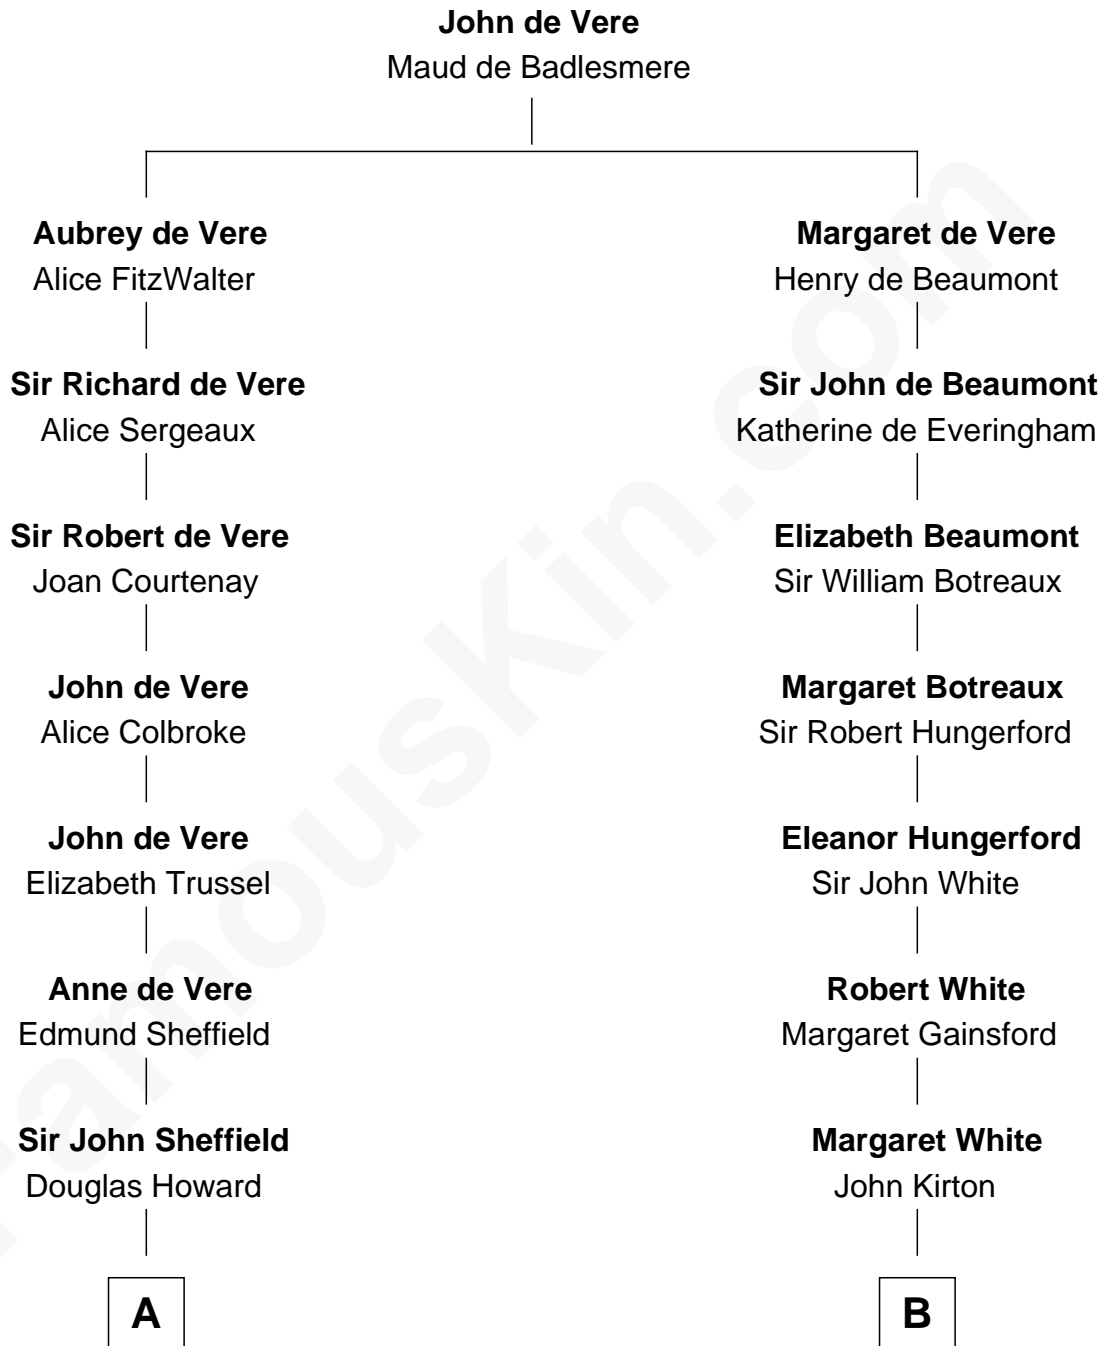

FamousKin.com

Relationship Chart of

Cara Delevingne

Fashion Model and Movie Actress

19th cousin 1 time removed of

Leverett Saltonstall

55th Governor of Massachusetts

C

Jane Armyne Sheffield
Sir Jocelyn Edward Greville Stevens

Pandora Anne Stevens
Charles Hamar Delevingne

Cara Delevingne
Model and Actress

D

Harriet Paine Rose
John Clarke Lee

Rose Smith Lee
Leverett Saltonstall

Richard Middlecott Saltonstall
Eleanor Brooks

Leverett Saltonstall
55th Governor of Massachusetts