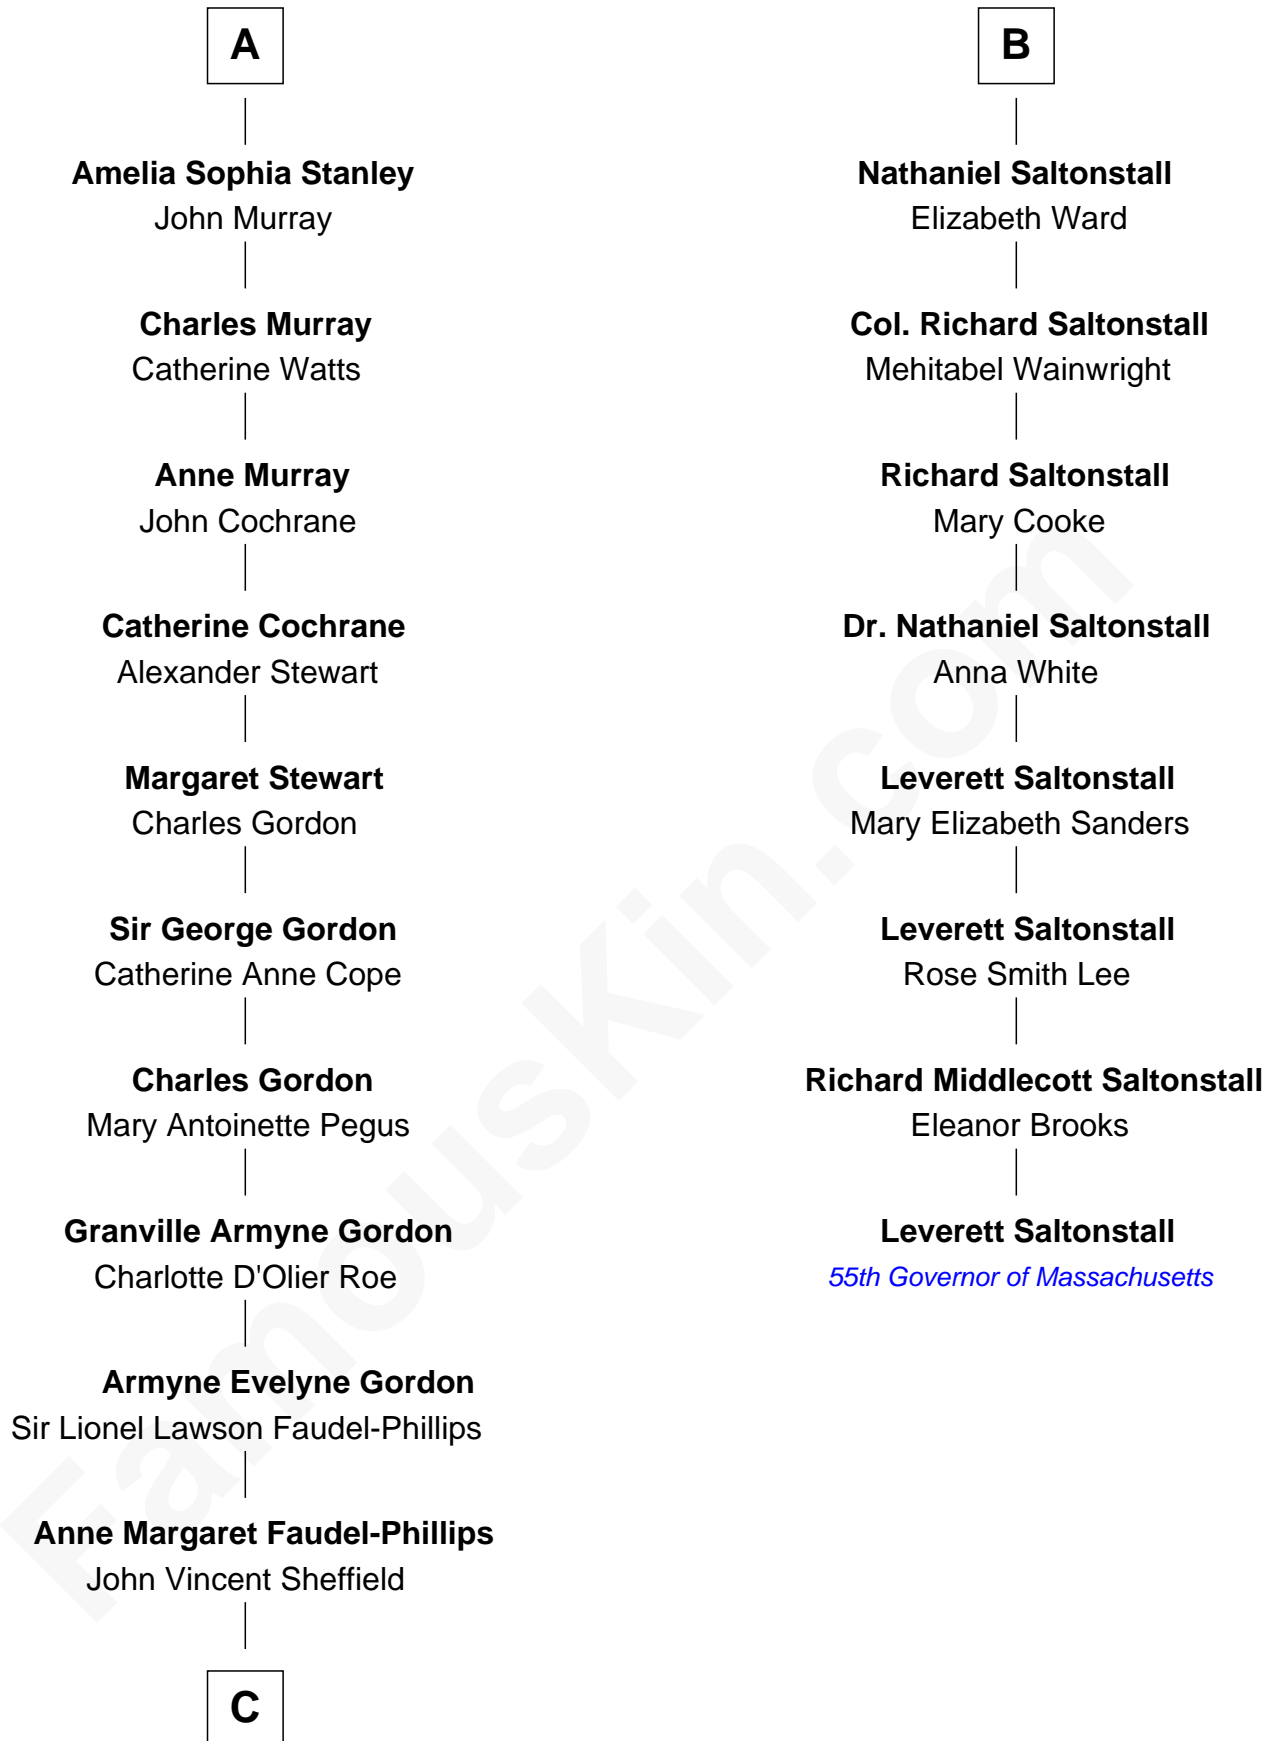

FamousKin.com

Relationship Chart of

Cara Delevingne

Fashion Model and Movie Actress

14th cousin 5 times removed of

Leverett Saltonstall

55th Governor of Massachusetts

C

—
Jane Armyne Sheffield

Sir Jocelyn Edward Greville Stevens

—
Pandora Anne Stevens

Charles Hamar Delevingne

—
Cara Delevingne

Model and Actress

FamousKin.com