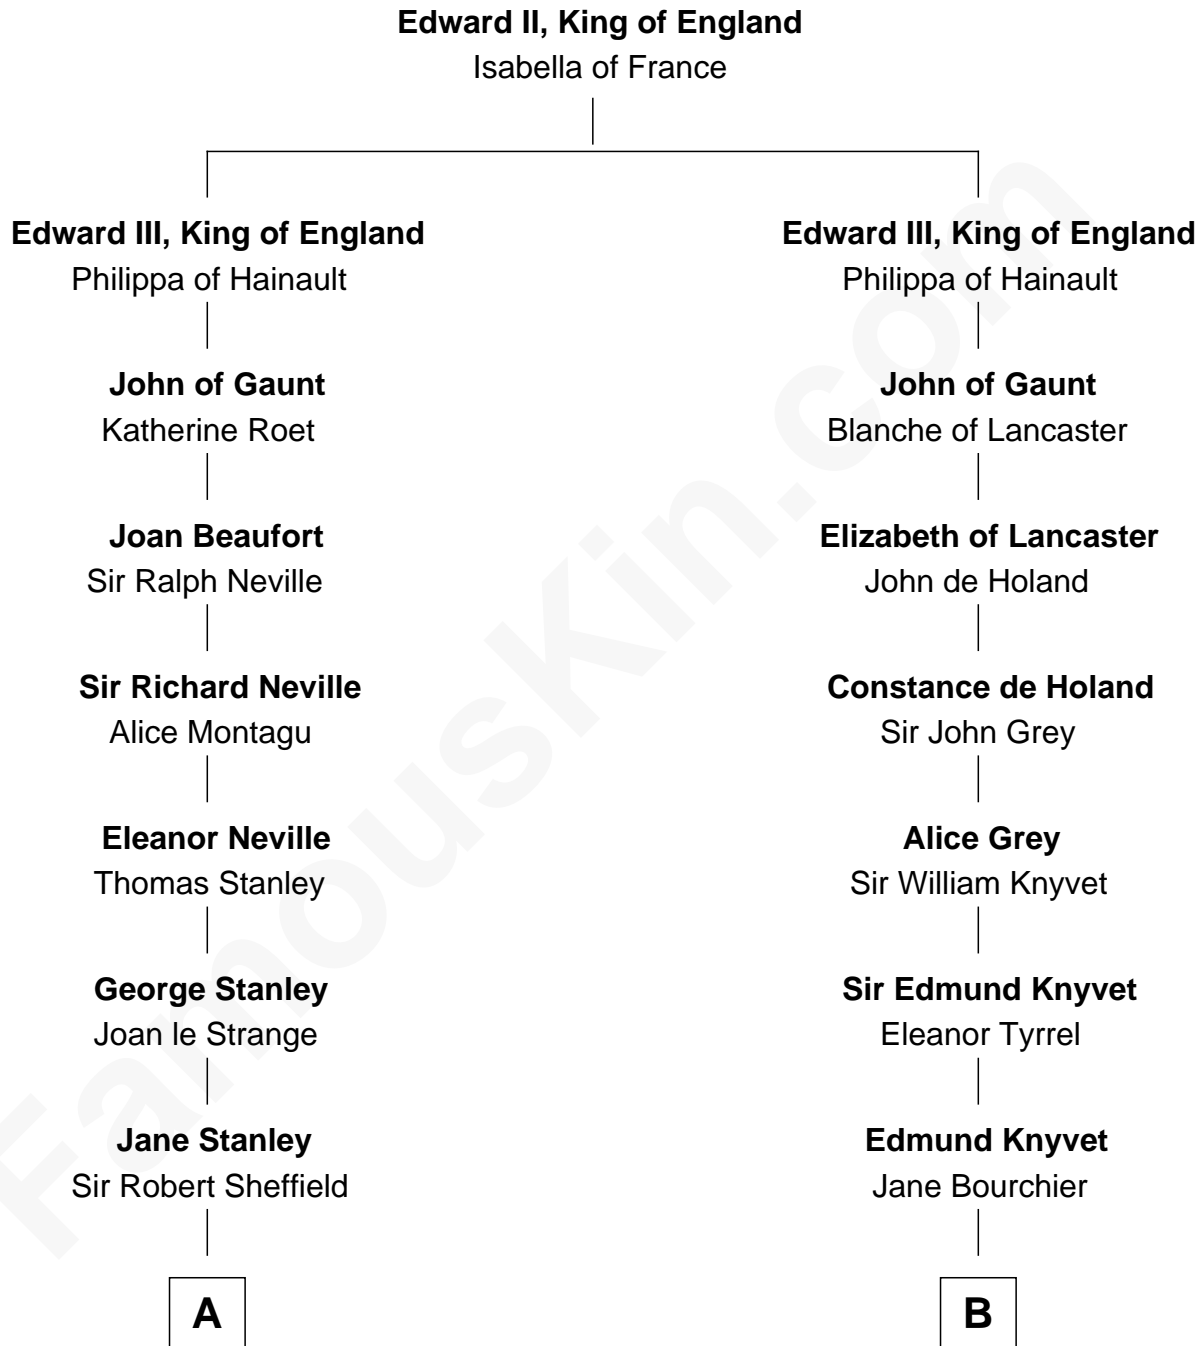

FamousKin.com

Relationship Chart of

Cara Delevingne

Fashion Model and Movie Actress

18th cousin 3 times removed of

Leverett Saltonstall

55th Governor of Massachusetts

C

Sir Berkeley Digby George Sheffield
Julia Mary de Tuyll van Serooskerken

John Vincent Sheffield
Anne Margaret Faudel-Phillips

Jane Armyne Sheffield
Sir Jocelyn Edward Greville Stevens

Pandora Anne Stevens
Charles Hamar Delevingne

Cara Delevingne
Model and Actress

D

Richard Middlecott Saltonstall
Eleanor Brooks

Leverett Saltonstall
55th Governor of Massachusetts

FamousKin.com