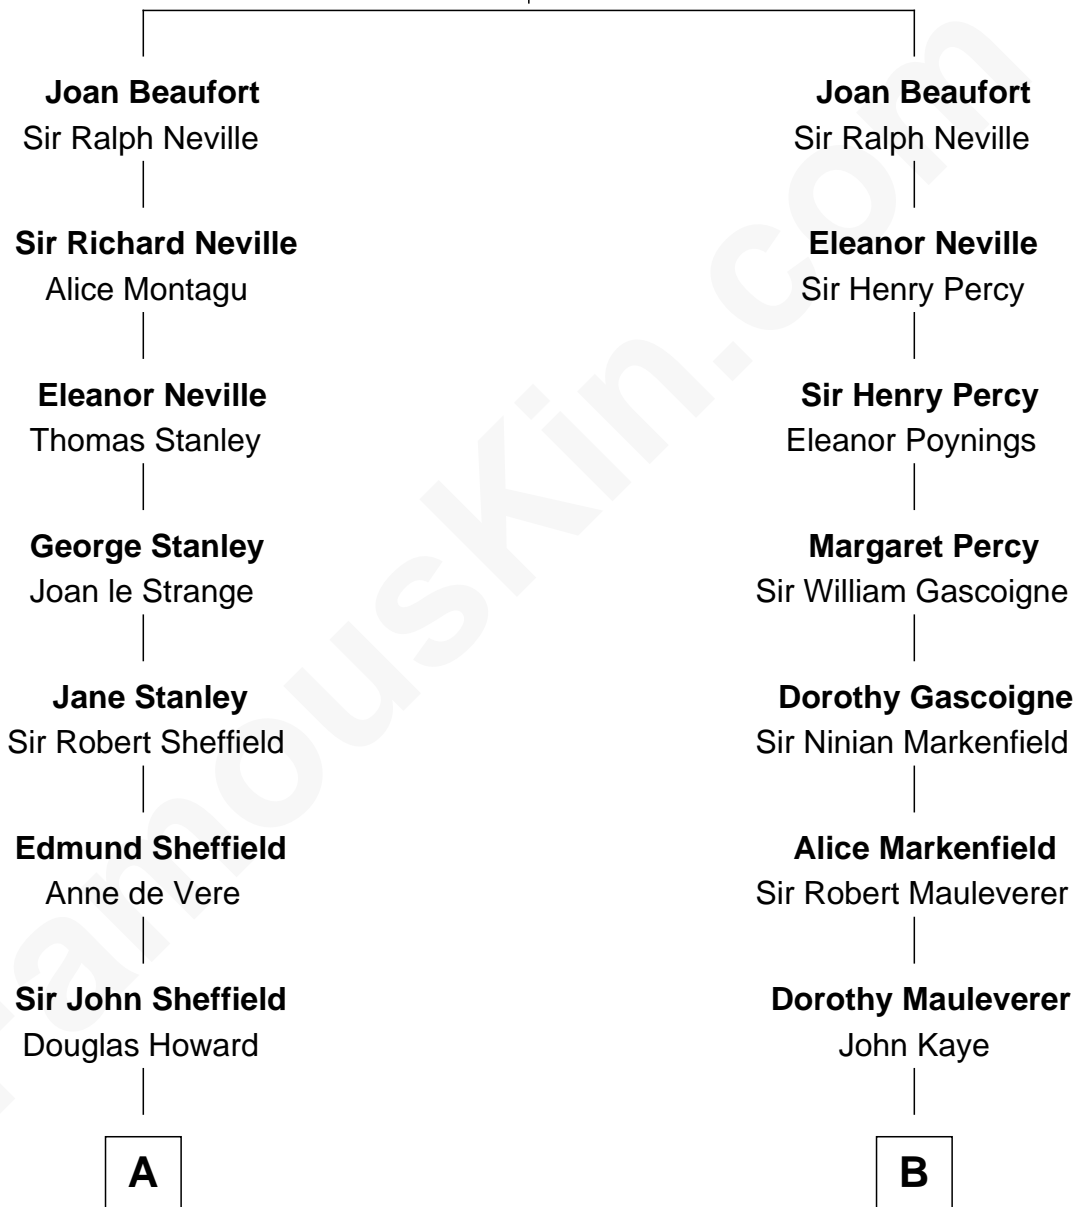

FamousKin.com

Relationship Chart of

Cara Delevingne

Fashion Model and Movie Actress

17th cousin 2 times removed of

Leverett Saltonstall

55th Governor of Massachusetts

Katherine Roet

John of Gaunt

C

Jane Armyne Sheffield

Sir Jocelyn Edward Greville Stevens

Pandora Anne Stevens

Charles Hamar Delevingne

Cara Delevingne

Model and Actress