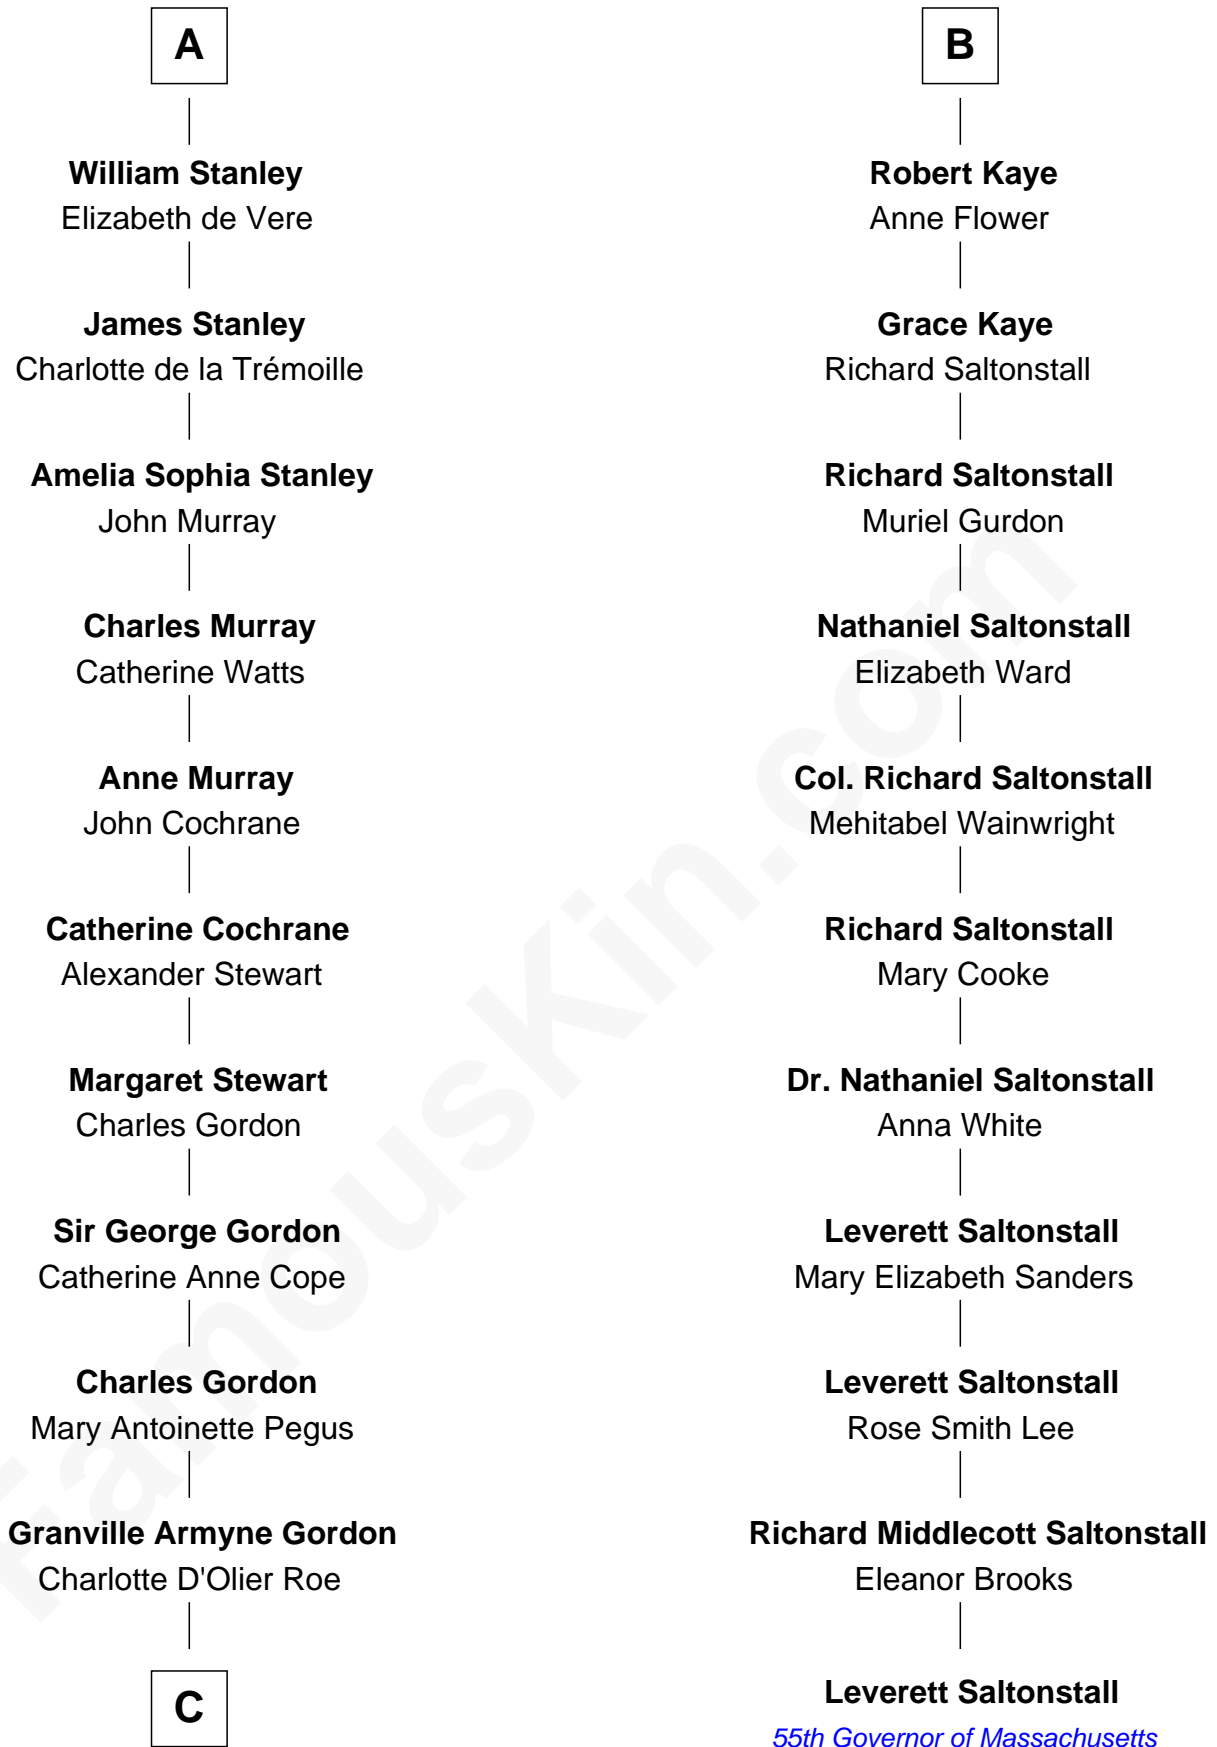

FamousKin.com

Relationship Chart of

Cara Delevingne

Fashion Model and Movie Actress

17th cousin 4 times removed of

Leverett Saltonstall

55th Governor of Massachusetts

C

Armyne Evelyne Gordon

Sir Lionel Lawson Faudel-Phillips

Anne Margaret Faudel-Phillips

John Vincent Sheffield

Jane Armyne Sheffield

Sir Jocelyn Edward Greville Stevens

Pandora Anne Stevens

Charles Hamar Delevingne