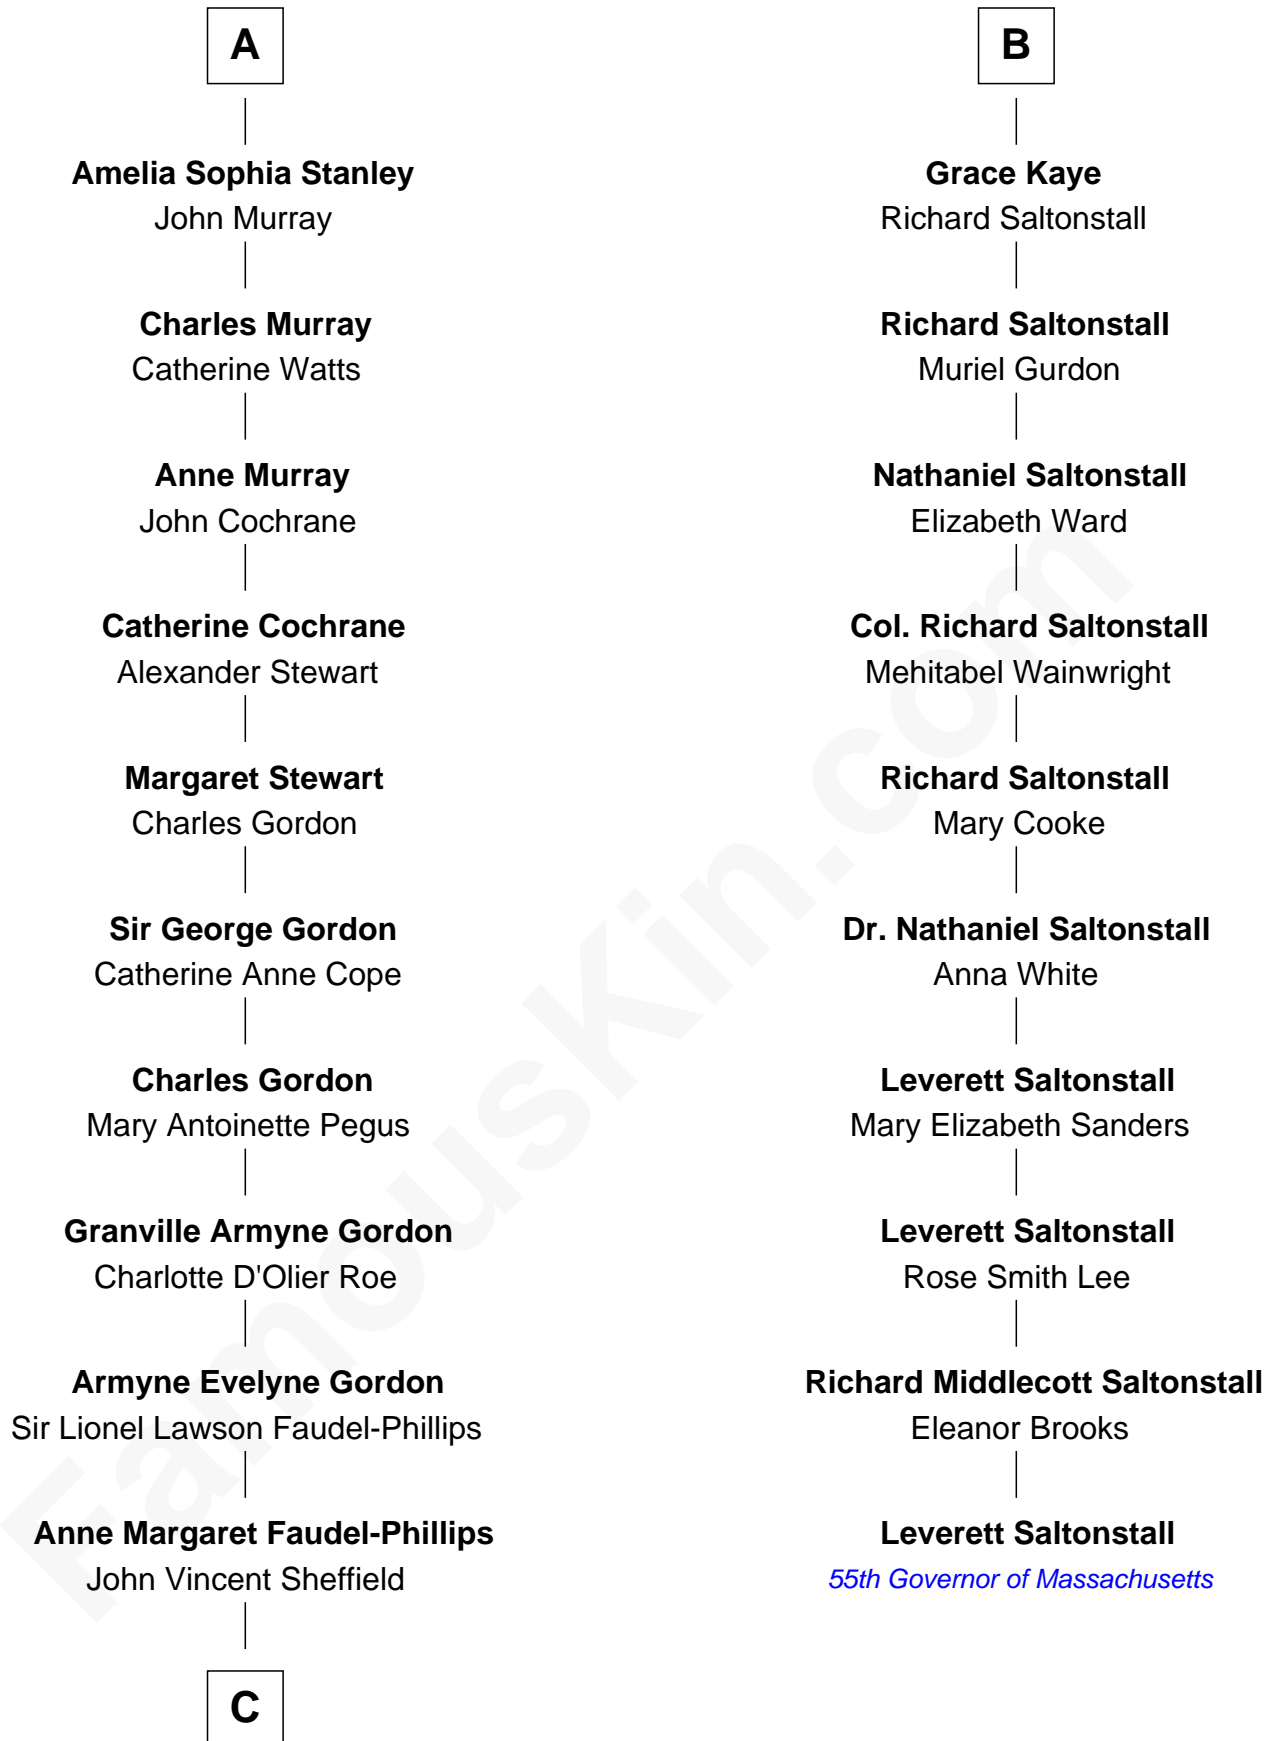

## Relationship Chart of

### Cara Delevingne

*Fashion Model and Movie Actress*

16th cousin 3 times removed of

### Leverett Saltonstall

*55th Governor of Massachusetts*

**C**

—  
**Jane Armyne Sheffield**

Sir Jocelyn Edward Greville Stevens

—  
**Pandora Anne Stevens**

Charles Hamar Delevingne

—  
**Cara Delevingne**