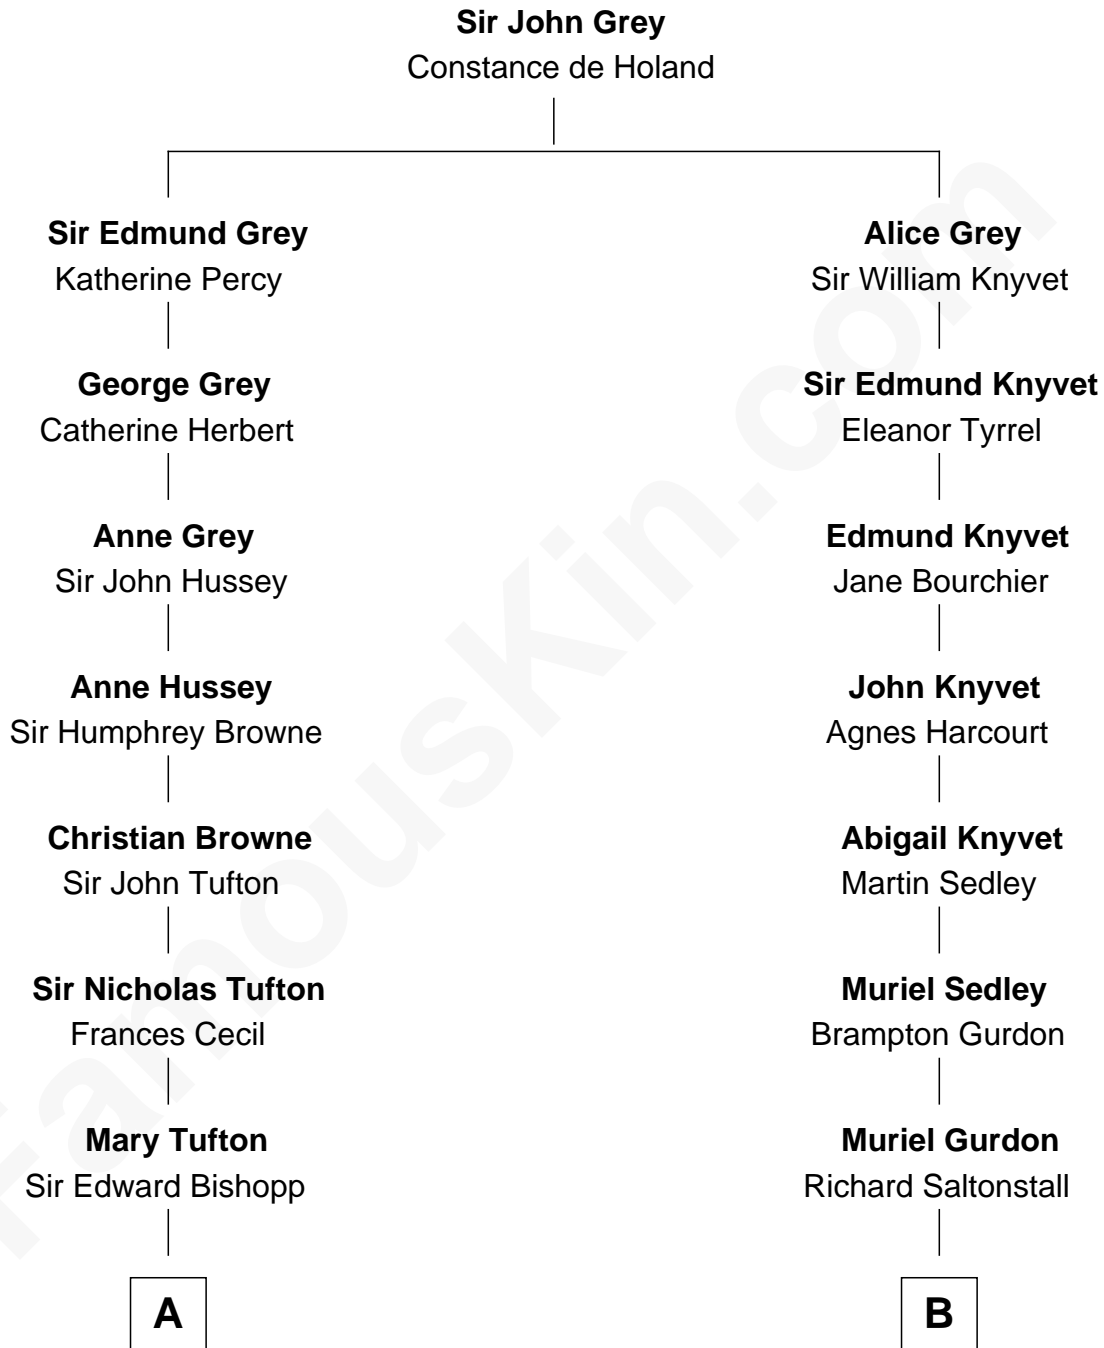

FamousKin.com Relationship Chart of

Cara Delevingne

Fashion Model and Movie Actress

14th cousin 4 times removed of

Leverett Saltonstall

55th Governor of Massachusetts

C

Pandora Anne Stevens
Charles Hamar Delevingne

Cara Delevingne
Model and Actress

FamousKin.com