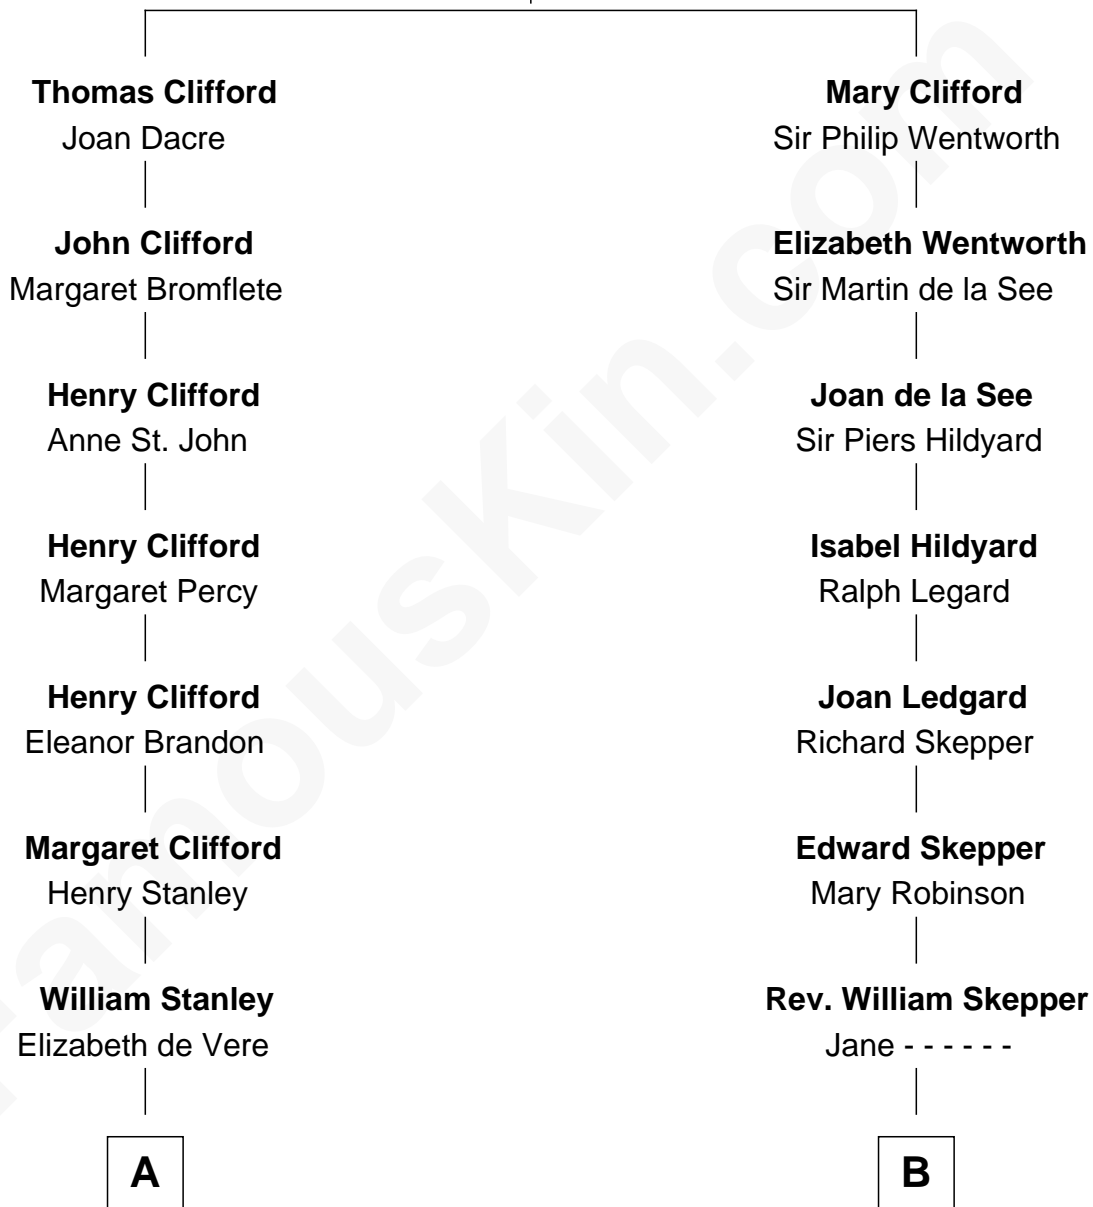

FamousKin.com

Relationship Chart of

Cara Delevingne

Fashion Model and Movie Actress

17th cousin 3 times removed of

Leverett Saltonstall

55th Governor of Massachusetts

Sir John Clifford

Elizabeth Percy

C

—
Anne Margaret Faudel-Phillips

John Vincent Sheffield

—
Jane Armyne Sheffield

Sir Jocelyn Edward Greville Stevens

—
Pandora Anne Stevens

Charles Hamar Delevingne

—
Cara Delevingne

Model and Actress