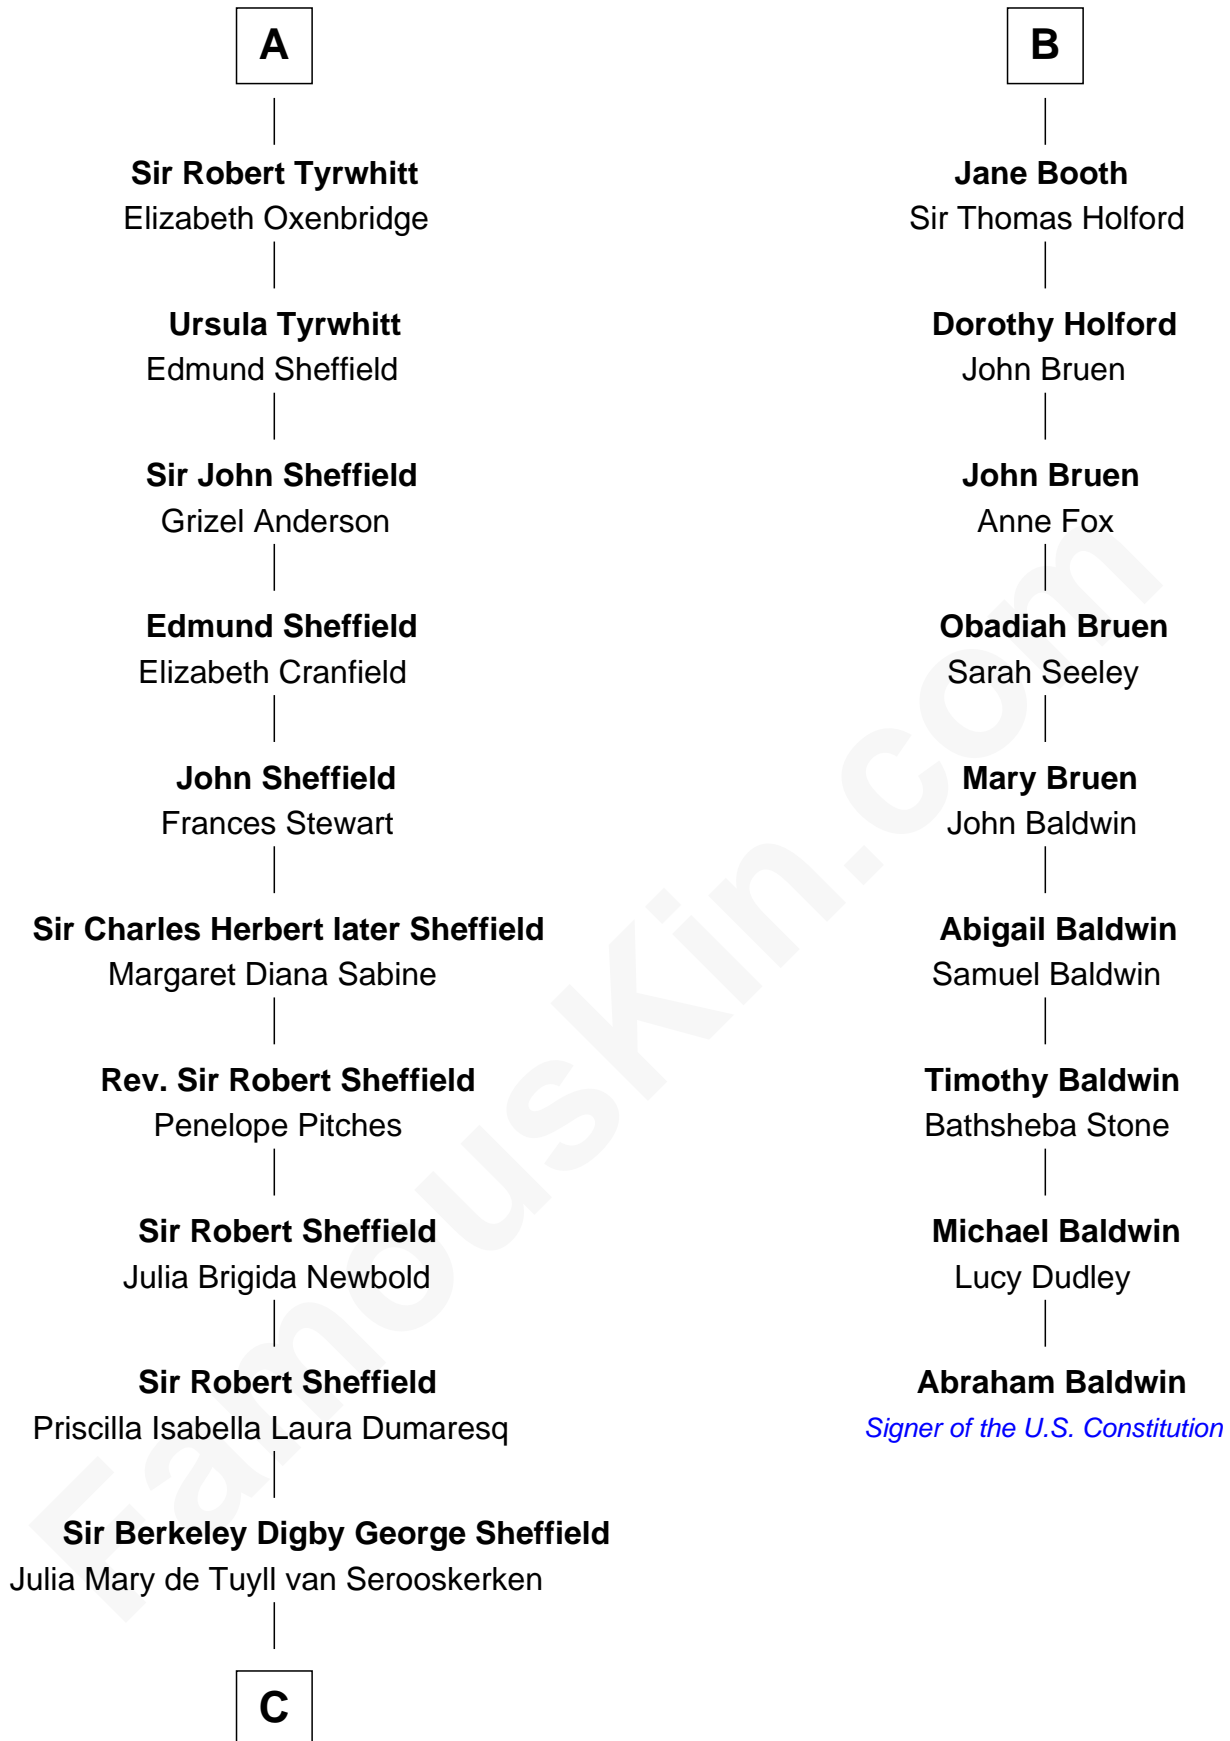

FamousKin.com

Relationship Chart of

Cara Delevingne

Fashion Model and Movie Actress

15th cousin 5 times removed of

Abraham Baldwin

Signer of the U.S. Constitution

Ralph de Stafford

Isabel de la Pole
Thomas Morley

Maud de Swinnerton
Sir John Savage

Anne Morley
Sir John Hastings

Margaret Savage
Sir John Dutton

Elizabeth Hastings
Sir Robert Hildyard

Maude Dutton
Sir William Booth

Katherine Hildyard
William Girlington

Sir George Booth
Katherine Montfort

Isabel Girlington
Sir William Tyrwhitt

Sir William Booth
Ellen Montgomery

A

B

C

John Vincent Sheffield
Anne Margaret Faudel-Phillips

Jane Armyne Sheffield
Sir Jocelyn Edward Greville Stevens