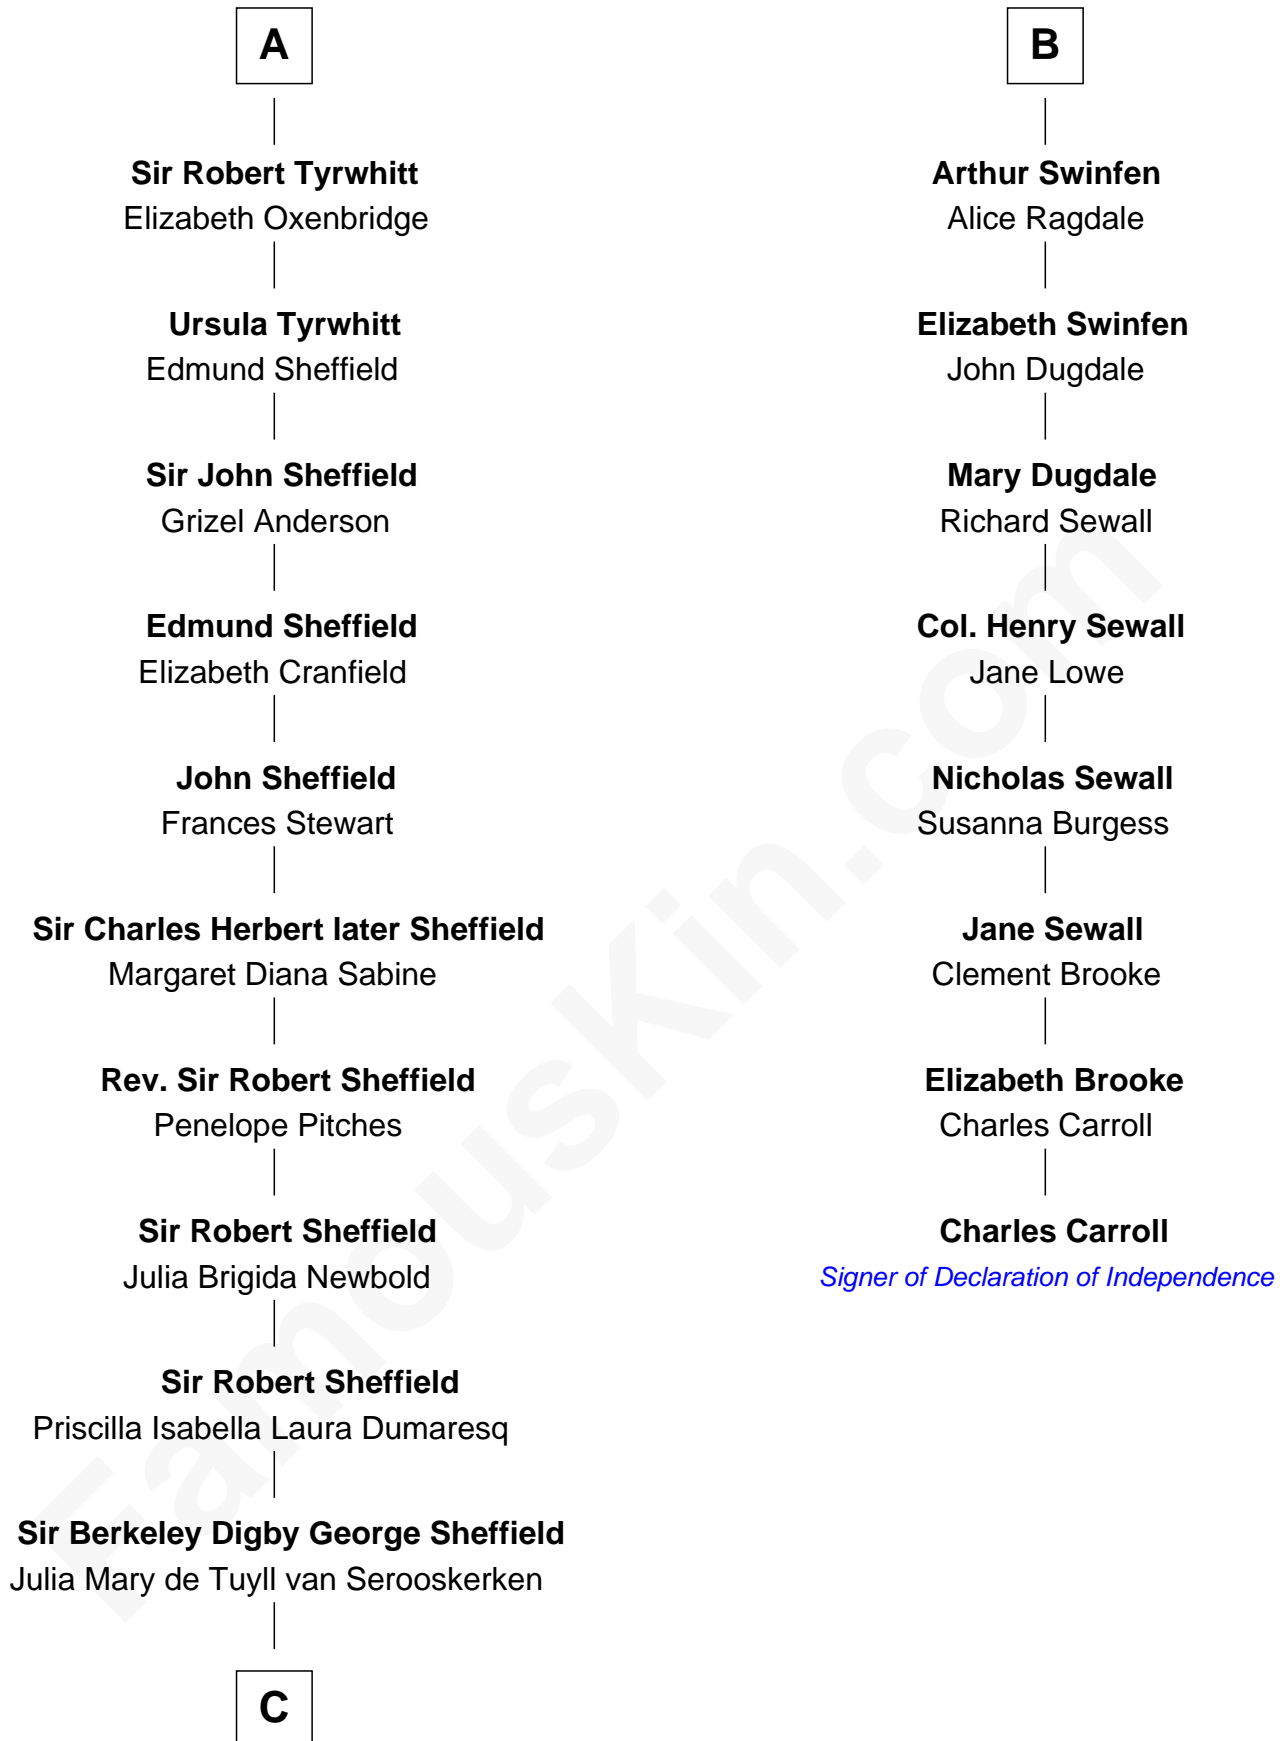

FamousKin.com

Relationship Chart of

Cara Delevingne

Fashion Model and Movie Actress

14th cousin 6 times removed of

Charles Carroll

Signer of the Declaration of Independence

C

—
John Vincent Sheffield
Anne Margaret Faudel-Phillips

—
Jane Armyne Sheffield
Sir Jocelyn Edward Greville Stevens

—
Pandora Anne Stevens
Charles Hamar Delevingne

—
Cara Delevingne
Model and Actress

FamousKin.com